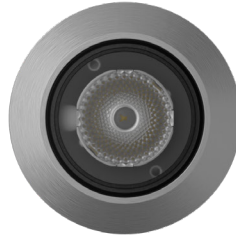

## Fuego Compact

2" RGBW

FCH02

Fixture Type: \_\_\_\_\_

Project: \_\_\_\_\_

Catalog#: \_\_\_\_\_

Location: \_\_\_\_\_

### LINE DRAWING

### PRODUCT DESCRIPTION

The FUEGO Compact features a high-quality 316 stainless steel construction. It is designed for outdoor environments, with an IP68 protection rating, IK08 impact resistance rating, and a load-bearing capacity of up to 1500 kg. The fixture is equipped with a high-transmittance lens and a patented anti-glare system. The pre-buried sleeve design allows for easy installation and maintenance. It is ideal for use in residential areas, including parks, plazas, shopping centers, and for facade lighting applications.

### SPECIFICATIONS

<b>Construction:</b>	Die-cast stainless steel trim with die-cast aluminum heat sink
<b>Mounting:</b>	In-ground installation with vacuum molded mud stopper and PVC casing In-ground cut out: Ø 1 15/16" / 50mm ○
<b>Light Source:</b>	High output 3-step Mac Adam Ellipse Rated life of 50,000 hours at L70
<b>Input:</b>	24 VDC
<b>Dimming:</b>	DMX512-A with RDM
<b>Maximum Delivered Intensity:</b>	Up to 578 cd (Narrow 20°, 5700K)
<b>Maximum Delivered Output:</b>	Up to 143 lm (Narrow 20°, 5700K)
<b>Operating Temperature:</b>	-4°F to 114°F (-20°C to 50°C)
<b>Standards:</b>	UL & cUL Wet location listed
<b>Warranty:</b>	5 year WAC Lighting guaranteed warranty