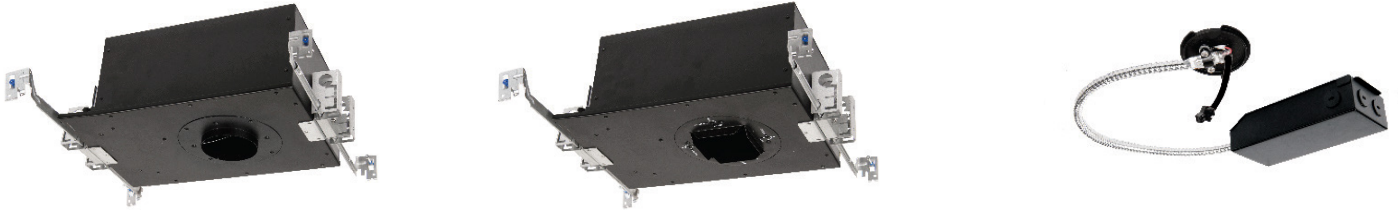

Volta

Tunable White - 4.5" Trim Housings

R4RNT | R4SNT | R4BRT

Fixture Type: _____
 Project: _____
 Catalog#: _____
 Location: _____

LINE DRAWING

Round

Square

Remodel

PRODUCT DESCRIPTION

Volta LED downlight series represents an innovation in design and technology for architectural lighting. This high lumen and adaptable family of fixtures with a comprehensive set of round and square fittings, affords a sustainable solution for commercial, corporate, and upscale residential applications.

TRIM STYLES

Round: R

Square: S

SPECIFICATIONS

- Mounting:** Universal mounting brackets and hanger bars
 Ceiling cut out (Round): $\varnothing 5\frac{1}{8}"$
 Ceiling cut out (Square): $5\frac{1}{8}" \times 5\frac{1}{8}"$
 Accommodates 1/2" - 1 1/2" ceiling thickness
- Input:** Universal 120-277V AC, 50/60 Hz
- Dimming:** 2 Channel 0-10V: 100-0.1%
 2 Channel DMX512-A with RDM: 100-0.1%
- Emergency:** EM fixtures provided with integral Emergency battery back up with 24" lead wire remote test switch. Provides at least 90 minutes of 8W illumination during emergency operation
- Standards:** ETL & cETL, Chicago Plenum, IC-rated, Airtight (see list)
- Warranty:** 5 year WAC Lighting guaranteed warranty

Volta

Tunable White - 4.5" Trim Housings

R4RNT | R4SNT | R4BRT

Fixture Type: _____

Project: _____

Catalog#: _____

Location: _____

ORDERING INFORMATION