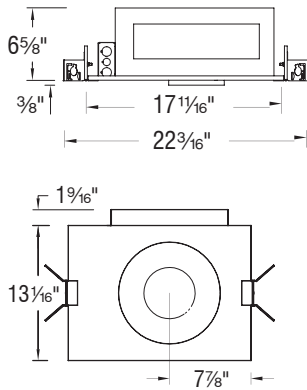

Volta

Tunable White - 4.5" Trim Housings

R4RNT | R4SNT | R4BRT

Fixture Type: _____
 Project: _____
 Catalog#: _____
 Location: _____

LINE DRAWING

Round

Square

Remodel

TRIM STYLES

Round: R

Square: S

SPECIFICATIONS

- Mounting:** Universal mounting brackets and hanger bars
 Ceiling cut out (Round): $\varnothing 5\frac{1}{8}"$
 Ceiling cut out (Square): $5\frac{1}{8}" \times 5\frac{1}{8}"$
 Accommodates 1/2" - 1 1/2" ceiling thickness
- Input:** Universal 120-277V AC, 50/60 Hz
- Dimming:** 2 Channel 0-10V: 100-0.1%
 2 Channel DMX512-A with RDM: 100-0.1%
- Emergency:** EM fixtures provided with integral Emergency battery back up with 24" lead wire remote test switch. Provides at least 90 minutes of 8W illumination during emergency operation
- Standards:** ETL & cETL, Chicago Plenum, IC-rated, Airtight (see list)
- Warranty:** 5 year WAC Lighting guaranteed warranty

Volta

Tunable White - 4.5" Trim Housings

R4RNT | R4SNT | R4BRT

Fixture Type: _____

Project: _____

Catalog#: _____

Location: _____

ORDERING INFORMATION