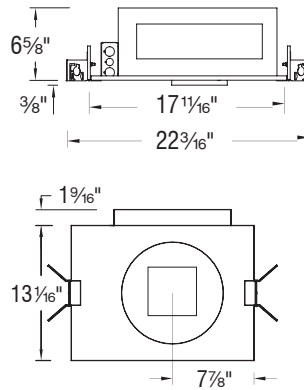

Volta

Tunable White - 4.5" Trim Housings

R4RNT | R4SNT | R4BRT

Fixture Type: _____
 Project: _____
 Catalog#: _____
 Location: _____

LINE DRAWING

Round

Square

Remodel

TRIM STYLES

Round: R

Square: S

SPECIFICATIONS

- Mounting:** Universal mounting brackets and hanger bars
 Ceiling cut out (Round): $\varnothing 5\frac{1}{8}"$
 Ceiling cut out (Square): $5\frac{1}{8}" \times 5\frac{1}{8}"$
 Accommodates 1/2" - 1 1/2" ceiling thickness
- Input:** Universal 120-277V AC, 50/60 Hz
- Dimming:** 2 Channel 0-10V: 100-0.1%
 2 Channel DMX512-A with RDM: 100-0.1%
- Emergency:** EM fixtures provided with integral Emergency battery back up with 24" lead wire remote test switch. Provides at least 90 minutes of 8W illumination during emergency operation
- Standards:** ETL & cETL, Chicago Plenum, IC-rated, Airtight (see list)
- Warranty:** 5 year WAC Lighting guaranteed warranty

Volta

Tunable White - 4.5" Trim Housings

R4RNT | R4SNT | R4BRT

Fixture Type: _____

Project: _____

Catalog#: _____

Location: _____

ORDERING INFORMATION