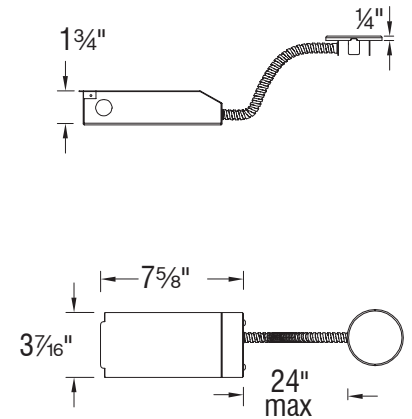

Volta

Tunable White - 4.5" Trim Housings

R4RNT | R4SNT | R4BRT

Fixture Type: _____
 Project: _____
 Catalog#: _____
 Location: _____

LINE DRAWING

Round

Square

Remodel

TRIM STYLES

Round: R

Square: S

SPECIFICATIONS

- Mounting:** Universal mounting brackets and hanger bars
 Ceiling cut out (Round): $\varnothing 5\frac{1}{8}"$
 Ceiling cut out (Square): $5\frac{1}{8}" \times 5\frac{1}{8}"$
 Accommodates 1/2" - 1 1/2" ceiling thickness
- Input:** Universal 120-277V AC, 50/60 Hz
- Dimming:** 2 Channel 0-10V: 100-0.1%
 2 Channel DMX512-A with RDM: 100-0.1%
- Emergency:** EM fixtures provided with integral Emergency battery back up with 24" lead wire remote test switch. Provides at least 90 minutes of 8W illumination during emergency operation
- Standards:** ETL & cETL, Chicago Plenum, IC-rated, Airtight (see list)
- Warranty:** 5 year WAC Lighting guaranteed warranty

Volta

Tunable White - 4.5" Trim Housings

R4RNT | R4SNT | R4BRT

Fixture Type: _____

Project: _____

Catalog#: _____

Location: _____

ORDERING INFORMATION