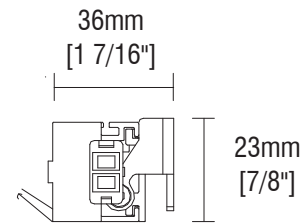

Ligne III

Wall Wash

LWW24 | LWW48

Fixture Type: _____
 Project: _____
 Catalog#: _____
 Location: _____

LINE DRAWING

24" Length

48" Length

PRODUCT DESCRIPTION

SPECIFICATIONS

Construction:	Durable die-cast aluminum construction
Mounting:	Surface mounted
Light Source:	3-step Mac Adam Ellipse Rated life of 50,000 hours at L70
Input:	48 VDC
Maximum Delivered Intensity:	Up to 7,811 cd (Asymmetric, 48in, 5000K)
Maximum Delivered Output:	Up to 2,929 lm (Asymmetric, 48in, 5000K)
Operating Temperature:	-4°F to 104°F (-20°C to 40°C)
Standards:	ETL & cETL Damp location listed
Warranty:	5 year WAC Lighting guaranteed warranty

BEAM ANGLES

FINISHES

Model	Length	Beam	Power	Lumens Ref Output*	CBCP	Color Temp	CRI
LWW Wall Wash	24in 48in	A Asym	12W 24W	1276 2615	3475 6974	927 - 2700K 930 - 3000K 935 - 3500K 940 - 4000K	90

Lumens and CBCP are reference values for 3000K Color Temperature. Refer to Multiplier Table in Performance Data to determine other outputs.