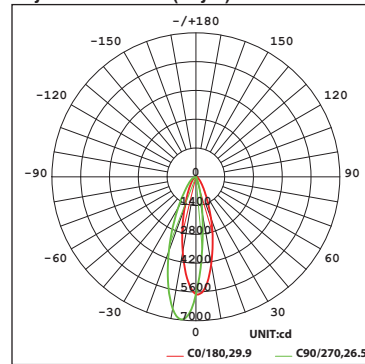

BEAM ANGLES

FINISHES

Model	Length	Beam	Power	Lumens Ref Output*	CBCP	Color Temp	CRI
LWW Wall Wash	24in 48in	A Asym	12W 24W	1276 2615	3475 6974	927 - 2700K 930 - 3000K 935 - 3500K 940 - 4000K	90

Lumens and CBCP are reference values for 3000K Color Temperature. Refer to Multiplier Table in Performance Data to determine other outputs.

Polar Candela Distribution Charts

Samples shown from a fixture set to 3000K.

LWW24

Asymmetric Beam (Asym)

LWW48

Asymmetric Beam (Asym)

Ligne III

Wall Wash

24in Fixture	Angle	UGR Range
Asymmetric	-	≤26

48in Fixture	Angle	UGR Range
Asymmetric	-	≤25

Lumens and CBCP Multiplier Table

Use the below table to determine lumens and CBCP values for the combinations of power, color temperature, and CRI values.