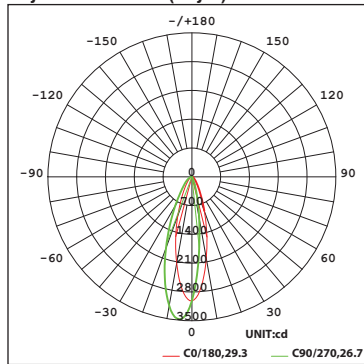

BEAM ANGLES

FINISHES

Model	Length	Beam	Power	Lumens Ref Output*	CBCP	Color Temp	CRI
LWW Wall Wash	24in 48in	A Asym	12W 24W	1276 2615	3475 6974	927 - 2700K 930 - 3000K 935 - 3500K 940 - 4000K	90

Lumens and CBCP are reference values for 3000K Color Temperature. Refer to Multiplier Table in Performance Data to determine other outputs.

Polar Candela Distribution Charts

Samples shown from a fixture set to 3000K.

LWW24

Asymmetric Beam (Asym)

LWW48

Asymmetric Beam (Asym)

Ligne III

Wall Wash

24in Fixture	Angle	UGR Range
Asymmetric	-	≤26

48in Fixture	Angle	UGR Range
Asymmetric	-	≤25

Lumens and CBCP Multiplier Table

Use the below table to determine lumens and CBCP values for the combinations of power, color temperature, and CRI values.