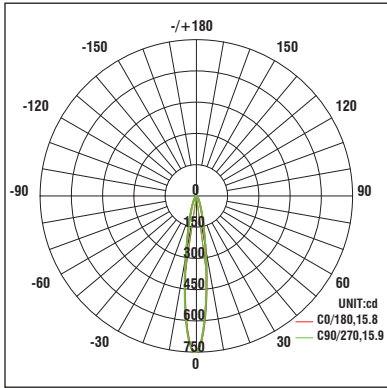

Trinity Outdoor Chain Lights

TN01 | TN03 | TN06

Fixture Type: _____
Project: _____
Catalog#: _____
Location: _____

PERFORMANCE DATA

Polar Candela Distribution Charts

Samples shown from a fixture set to 3000K.

Spot Beam: 15°