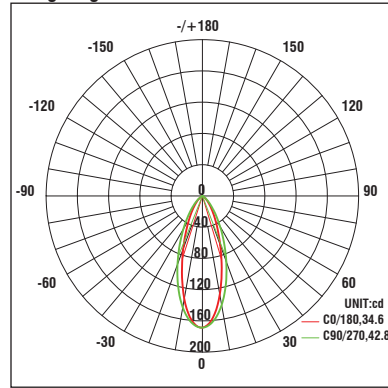

Elongating Beam: 35° x 45°