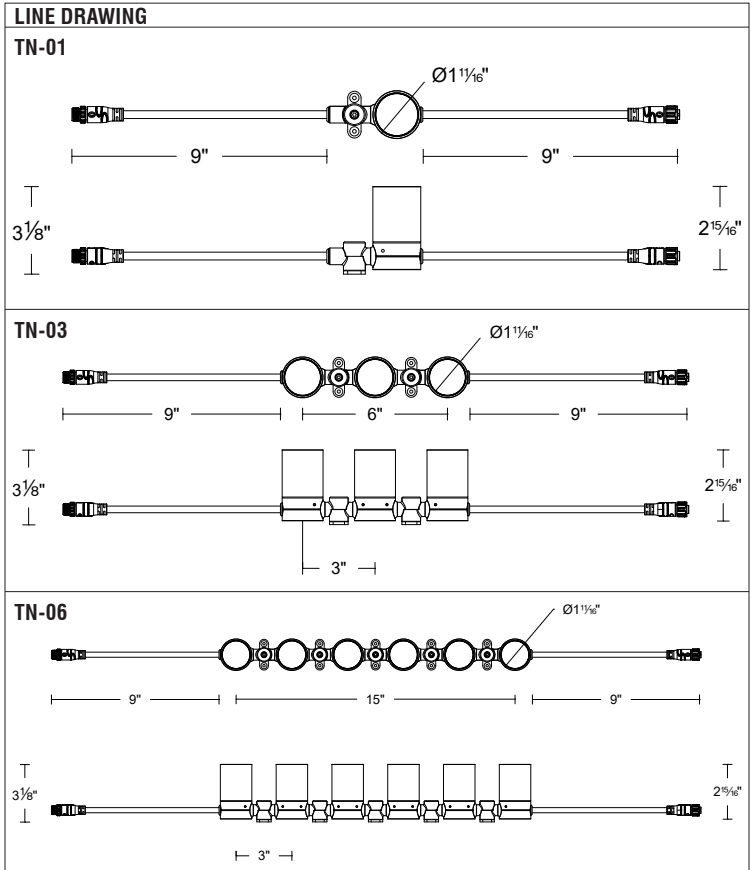

Trinity Outdoor Chain Lights

TN01 | TN03 | TN06

Fixture Type: _____
 Project: _____
 Catalog#: _____
 Location: _____

PRODUCT DESCRIPTION

Trinity is a professional LED flexible linear light designed by WAC for high-end outdoor lighting applications. With its compact form and all-glass surface design, Trinity offers a clean, elegant aesthetic suited for modern architectural environments. Its multi-directional adjustable angles accommodate a variety of applications. A wide range of accessories is available to support diverse installation requirements and lighting solutions.

SPECIFICATIONS

Construction:	Durable die-cast aluminum construction
Mounting:	Outdoor installation
Light Source:	3-step Mac Adam Ellipse Rated life of 50,000 hours at L70
Input:	24 VDC, Class II
Power:	6W (TN01), 16W (TN03), 33W (TN06)
Maximum Delivered Intensity:	Up to 780 cd per head
Maximum Delivered Output:	Up to 100 lm per head
Operating Temperature:	-4°F to 122°F (-20°C to 50°C)
Standards:	UL & cUL Wet location listed, IP65
Warranty:	5 year WAC Lighting guaranteed warranty

BEAM ANGLES

Model	Size	Beam	*Lumens	*CBCP
TN	01	S 15°	124	783
		N 25°	130	497
		W 60°	91	74
		E 35°x45°	100	168
	03	S 15°	379	2,233
		N 25°	392	1,539
		W 60°	273	223
		E 35°x45°	297	505
	06	S 15°	758	4,466
		N 25°	783	3,077
		W 60°	547	445
		E 35°x45°	595	1,012