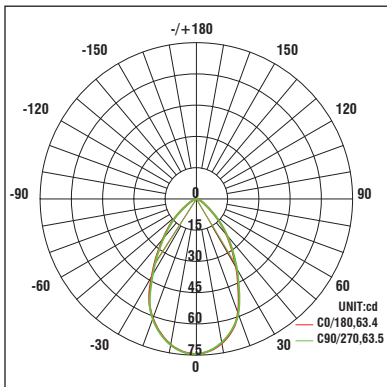

Trinity Outdoor Chain Lights

TN01 | TN03 | TN06

Fixture Type: _____
 Project: _____
 Catalog#: _____
 Location: _____

PERFORMANCE DATA

Polar Candela Distribution Charts

Samples shown from a fixture set to 3000K.

Spot Beam: 15°

Elongating Beam: 35° x 45°

Narrow Flood Beam: 25°

Wide Flood Beam: 60°

wacarchitectural.com | WAC Architectural, a WAC Group brand.

WAC Group Headquarters
 44 Harbor Park Drive
 Port Washington, NY 11050

PERFORMANCE DATA

Unified Glare Rating (UGR) Table

Samples shown from a fixture set to 3000K.

Round Fixture	Angle	UGR Range
Spot	15°	≤17
Narrow Flood	25°	≤16
Wide Flood	60°	≤22
Elongating	35° x 45°	≤20

Lumens and CBCP Multiplier Table