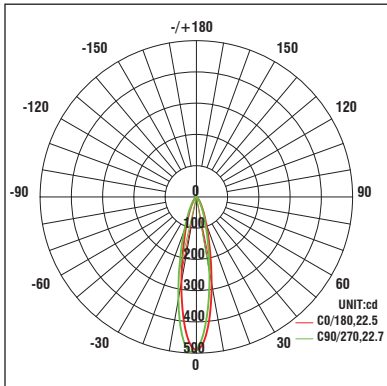

Narrow Flood Beam: 25°