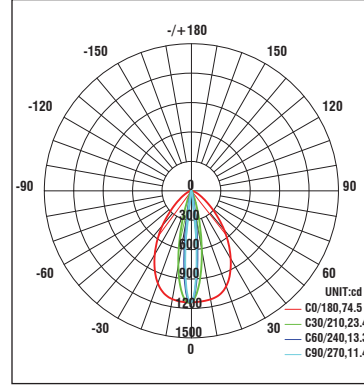

Polar Candela Distribution Charts

Samples shown from a fixture set to 3000K.

Adjustable Beam - Spot

Adjustable Beam - Narrow Flood

RUYI Pro - Adjustable

Static White

WL-ADJ

Fixture Type: _____

Project: _____

Catalog#: _____

Location: _____

PERFORMANCE DATA

Unified Glare Rating (UGR) Table

Samples shown from an Adjustable fixture set to 3000K.

Fixture	Angle	UGR Range
Adjustable	7°	≤22
Adjustable	13°	≤28