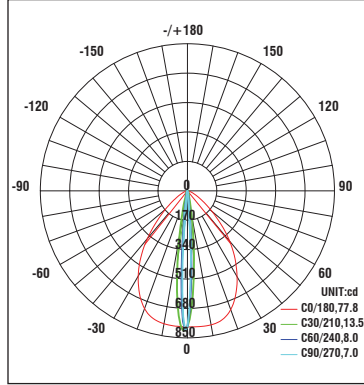

Polar Candela Distribution Charts

Samples shown from a fixture set to 3000K.

Adjustable Beam - Spot

Adjustable Beam - Narrow Flood

RUYI Pro - Adjustable

Static White

WL-ADJ

Fixture Type: _____

Project: _____

Catalog#: _____

Location: _____

PERFORMANCE DATA

Unified Glare Rating (UGR) Table

Samples shown from an Adjustable fixture set to 3000K.

Fixture	Angle	UGR Range
Adjustable	7°	≤22
Adjustable	13°	≤28