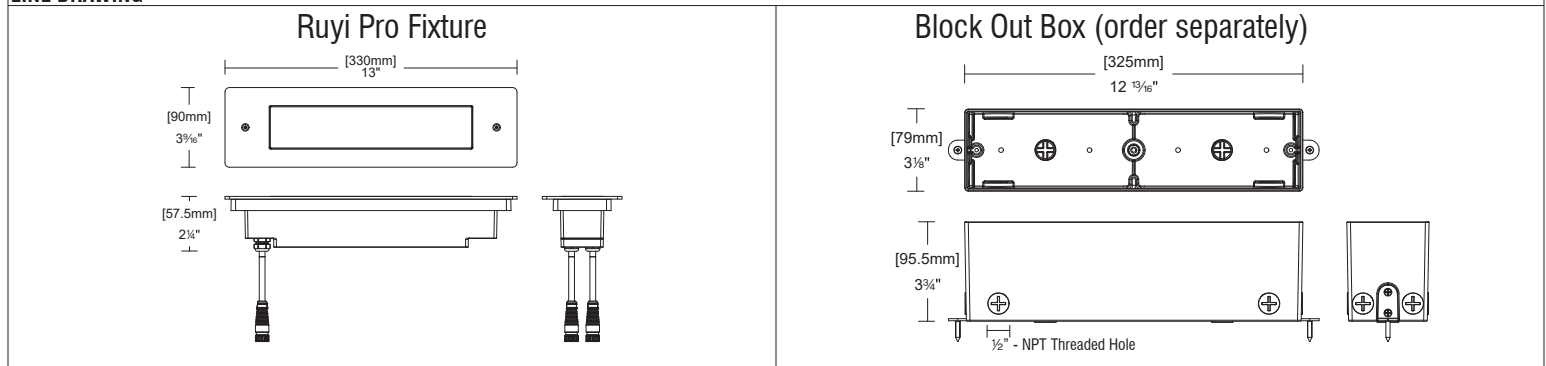

LINE DRAWING

PRODUCT DESCRIPTION

The RUYI Pro is a compact architectural LED fixture designed to highlight building facades and window frames. Its durable die-cast aluminum housing with high-temperature powder coating and ratings of IP68 and IK09 ensures reliable performance in outdoor environments. The fixture features an adjustable beam angle, allowing precise illumination across bay windows or façade details. A high-transmittance lens delivers efficient, evenly distributed lighting for modern architectural applications.

SPECIFICATIONS

Construction:	Durable die-cast aluminum body
Mounting:	Outdoor installation
Light Source:	High output 3-step Mac Adam Ellipse Rated life of 50,000 hours at L70
Input:	24 VDC
Power:	24W
Dimming:	On/Off, 0-10V, DMX512-A
Maximum Delivered Intensity:	Up to 1,240 cd (12°, 3000K)
Maximum Delivered Output:	Up to 380 lm (12°, 3000K)
Operating Temperature:	-4°F to 122°F (-20°C to 50°C)
Standards:	UL & cUL Wet location listed, IP68, IK09
Warranty:	5 year WAC Lighting guaranteed warranty

Model	Beam	Lumens Ref Output*	CBCP	Efficacy (lm/W)	Color Temp
WL-ADJ	Adj 7-13°	380	1240	16	930-3000K

*Lumens and CBCP are reference values for 3000K Color Temperature. Refer to Multiplier Table in Performance Data to determine other outputs.