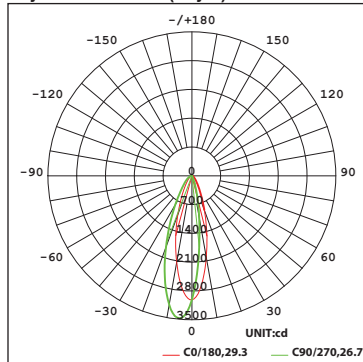

Ligne III

Wall Grazer

LGW12 | LGW24 | LGW48

Fixture Type: _____

Project: _____

Catalog#: _____

Location: _____

PERFORMANCE DATA

Polar Candela Distribution Charts

Samples shown from a fixture set to 3000K.

LGW12

Asymmetric Beam (Asym)