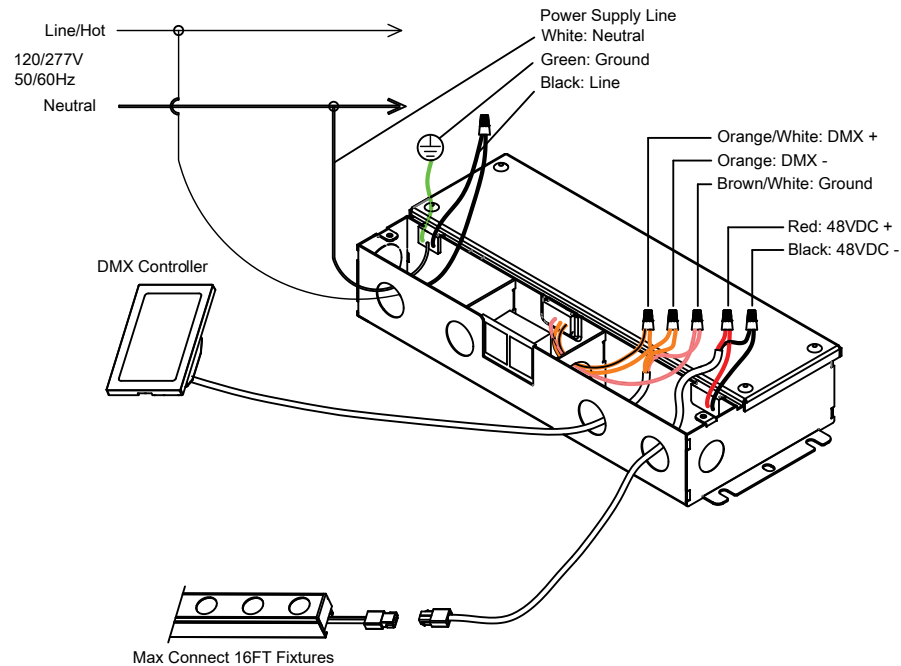

LIGNE III DMX Dimming Wiring Diagram
Up Date Version: 04102026 A