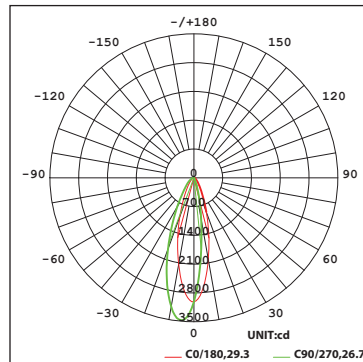

### Polar Candela Distribution Charts

Samples shown from a fixture set to 3000K.

#### LGW12

**Asymmetric Beam (Asym)**

**S - Spot Beam 12°**

**N - Narrow Flood Beam 20°**

**M - Medium Flood Beam 30°**

**F - Flood Beam 40°**

**E - Elongating Beam 15° x 45°**