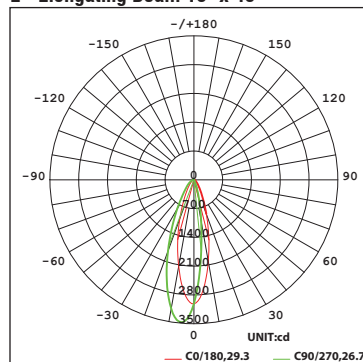

### Polar Candela Distribution Charts

Samples shown from a fixture set to 3000K.

#### LGW12

**Asymmetric Beam (Asym)**

**S - Spot Beam 12°**

**N - Narrow Flood Beam 20°**

**M - Medium Flood Beam 30°**

**F - Flood Beam 40°**

**E - Elongating Beam 15° x 45°**