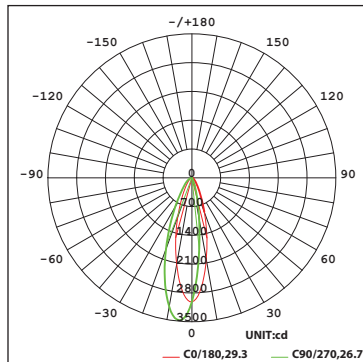

### Polar Candela Distribution Charts

Samples shown from a fixture set to 3000K.

#### LGW12

**Asymmetric Beam (Asym)**

**S - Spot Beam 12°**

**N - Narrow Flood Beam 20°**

**M - Medium Flood Beam 30°**

**F - Flood Beam 40°**

**E - Elongating Beam 15° x 45°**