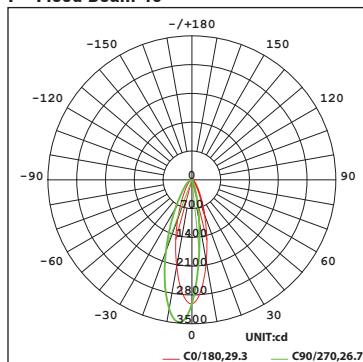

## PERFORMANCE DATA

### Polar Candela Distribution Charts

Samples shown from a fixture set to 3000K.

#### LGW12

**Asymmetric Beam (Asym)**

**S - Spot Beam 12°**

**N - Narrow Flood Beam 20°**

**M - Medium Flood Beam 30°**

**F - Flood Beam 40°**

**E - Elongating Beam 15° x 45°**