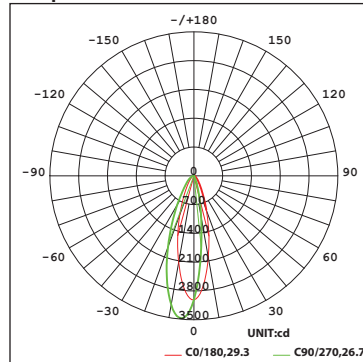

## PERFORMANCE DATA

### Polar Candela Distribution Charts

Samples shown from a fixture set to 3000K.

#### LGW12

**Asymmetric Beam (Asym)**

**S - Spot Beam 12°**

**N - Narrow Flood Beam 20°**

**M - Medium Flood Beam 30°**

**F - Flood Beam 40°**

**E - Elongating Beam 15° x 45°**