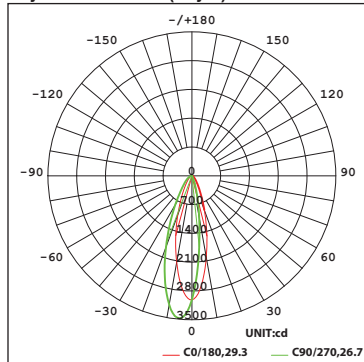

SPECIFICATIONS

Construction:	Durable die-cast aluminum construction
Mounting:	Surface mounted
Light Source:	3-step Mac Adam Ellipse Rated life of 50,000 hours at L70
Input:	48 VDC
Maximum Delivered Intensity:	Up to 7,811 cd (Asymmetric, 48in, 5000K)
Maximum Delivered Output:	Up to 2,929 lm (Asymmetric, 48in, 5000K)
Operating Temperature:	-4°F to 104°F (-20°C to 40°C)
Standards:	ETL & cETL Damp location listed
Warranty:	5 year WAC Lighting guaranteed warranty

BEAM ANGLES

FINISHES

Model	Beam	Lumens/ft Ref Output*	Color Temp	CRI
LGW Wall Grazer	A Asym	552	927-2700K 930-3000K 935-3500K 940-4000K	90
	S 12°	529		
	N 20°	546		
	M 30°	512		
	F 40°	522.25		
	E Elongating 15° x 45°	511		

Polar Candela Distribution Charts

Samples shown from a fixture set to 3000K.

LGW12

Asymmetric Beam (Asym)

S - Spot Beam 12°

N - Narrow Flood Beam 20°

M - Medium Flood Beam 30°

F - Flood Beam 40°

PERFORMANCE DATA

Unified Glare Rating (UGR) Table

Samples shown from a fixture set to 3000K.

24in Fixture	Angle	UGR Range
Asymmetric	-	≤26

48in Fixture	Angle	UGR Range
Asymmetric	-	≤25

Lumens and CBCP Multiplier Table