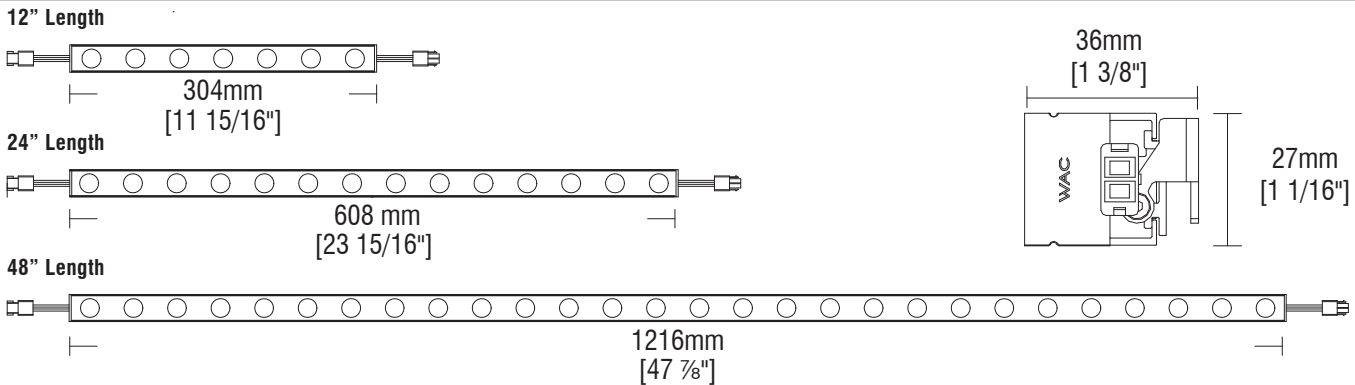

Ligne III

Wall Grazer

LGW12 | LGW24 | LWW48

Fixture Type: _____
 Project: _____
 Catalog#: _____
 Location: _____

LINE DRAWING

PRODUCT DESCRIPTION

The LIGNE III features a specialized lens or polarized optical system combined with an optimized LED arrangement, delivering uniform wall illumination with no dark spots or glare. It offers high-efficiency heat dissipation, low energy consumption, and a soft anti-glare lighting effect. With a DC 48V input, fixtures can be connected end-to-end for continuous installation. Ideal for recessed linear wall-washing applications in offices, exhibition halls, hotels, and commercial public areas.

SPECIFICATIONS

Construction:	Durable die-cast aluminum construction
Mounting:	Surface mounted
Light Source:	3-step Mac Adam Ellipse Rated life of 50,000 hours at L70
Input:	48 VDC
Maximum Delivered Intensity:	Up to 7,811 cd (Asymmetric, 48in, 5000K)
Maximum Delivered Output:	Up to 2,929 lm (Asymmetric, 48in, 5000K)
Operating Temperature:	-4°F to 104°F (-20°C to 40°C)
Standards:	ETL & cETL Damp location listed
Warranty:	5 year WAC Lighting guaranteed warranty