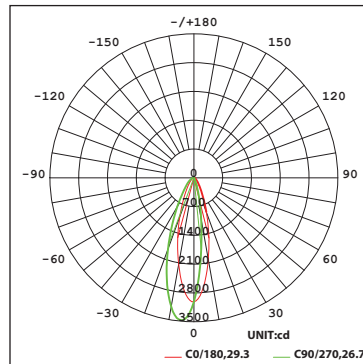

BEAM ANGLES

FINISHES

Model	Beam	Lumens/ft Ref Output*	Color Temp	CRI
LGW Wall Grazer	A Asym	552	927-2700K 930-3000K 935-3500K 940-4000K	90
	S 12°	529		
	N 20°	546		
	M 30°	512		
	F 40°	522.25		
	E Elongating 15° x 45°	511		

Polar Candela Distribution Charts

Samples shown from a fixture set to 3000K.

LGW12

Asymmetric Beam (Asym)

S - Spot Beam 12°

N - Narrow Flood Beam 20°

M - Medium Flood Beam 30°

F - Flood Beam 40°

PERFORMANCE DATA

Unified Glare Rating (UGR) Table

Samples shown from a fixture set to 3000K.

24in Fixture	Angle	UGR Range
Asymmetric	-	≤26

48in Fixture	Angle	UGR Range
Asymmetric	-	≤25

Lumens and CBCP Multiplier Table