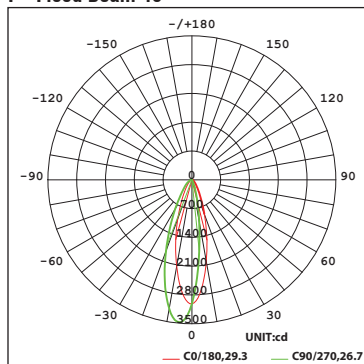

Polar Candela Distribution Charts

Samples shown from a fixture set to 3000K.

LGW12

Asymmetric Beam (Asym)

S - Spot Beam 12°

N - Narrow Flood Beam 20°

M - Medium Flood Beam 30°

F - Flood Beam 40°

PERFORMANCE DATA

Unified Glare Rating (UGR) Table

Samples shown from a fixture set to 3000K.

24in Fixture	Angle	UGR Range
Asymmetric	-	≤26

48in Fixture	Angle	UGR Range
Asymmetric	-	≤25

Lumens and CBCP Multiplier Table