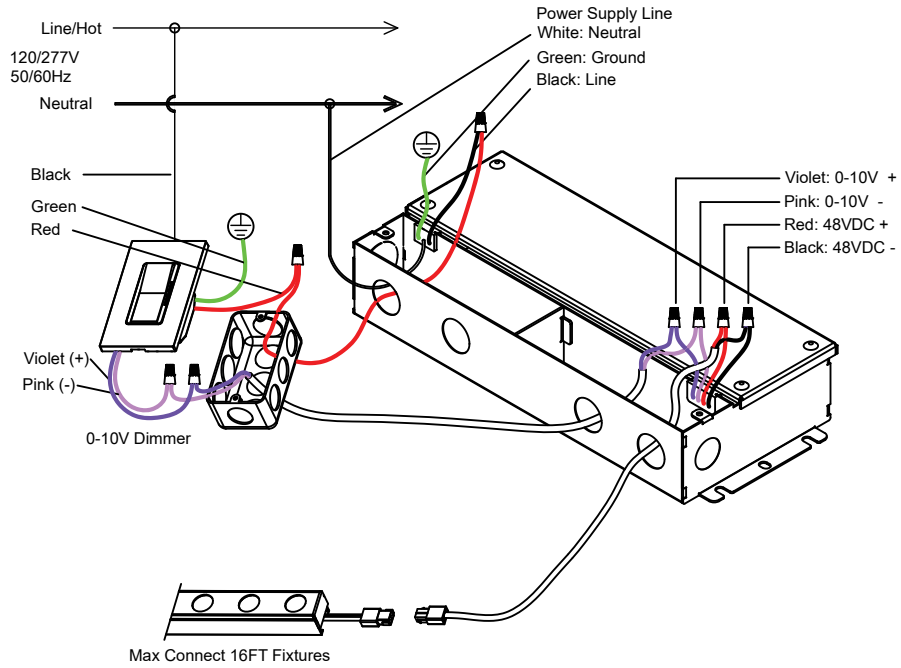

Wall Grazer

LGW12 | LGW24 | LWW48

Fixture Type: _____

Project: _____

Catalog#: _____

Location: _____

DIMENSIONAL DIAGRAMS

Ligne III

Wall Grazer

LGW12 | LGW24 | LWW48

Fixture Type: _____

Project: _____

Catalog#: _____

Location: _____

WIRING DIAGRAM

LIGNE III 0-10V Dimming Wiring Diagram
Up Date Version: 04102026 A