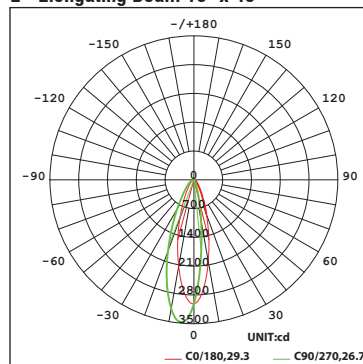

E - Elongating Beam 15° x 45°