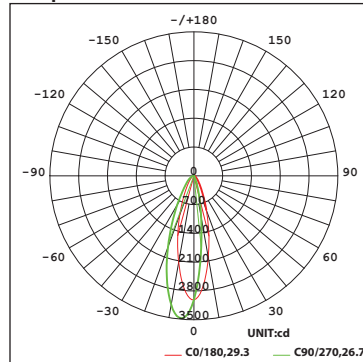

BEAM ANGLES

FINISHES

Model	Beam	Lumens/ft Ref Output*	Color Temp	CRI
LGW Wall Grazer	A Asym	552	927-2700K 930-3000K 935-3500K 940-4000K	90
	S 12°	529		
	N 20°	546		
	M 30°	512		
	F 40°	522.25		
	E Elongating 15° x 45°	511		

Polar Candela Distribution Charts

Samples shown from a fixture set to 3000K.

LGW12

Asymmetric Beam (Asym)

S - Spot Beam 12°

N - Narrow Flood Beam 20°

M - Medium Flood Beam 30°

F - Flood Beam 40°

PERFORMANCE DATA

Unified Glare Rating (UGR) Table

Samples shown from a fixture set to 3000K.

24in Fixture	Angle	UGR Range
Asymmetric	-	≤26

48in Fixture	Angle	UGR Range
Asymmetric	-	≤25

Lumens and CBCP Multiplier Table