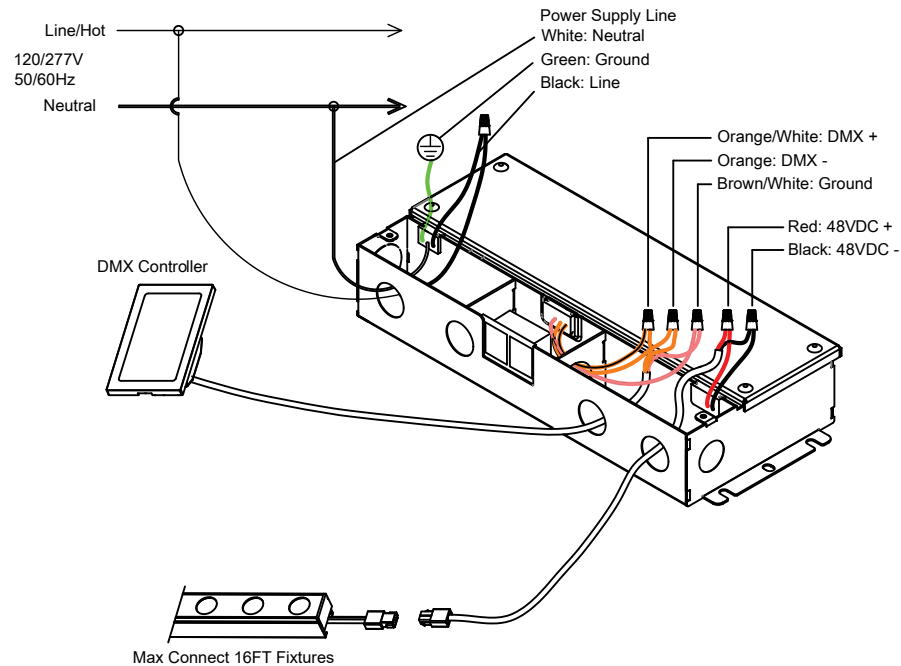

Wall Grazer

LGW12 | LGW24 | LWW48

Fixture Type: _____

Project: _____

Catalog#: _____

Location: _____

DIMENSIONAL DIAGRAMS

Ligne III

Wall Grazer

LGW12 | LGW24 | LWW48

Fixture Type: _____

Project: _____

Catalog#: _____

Location: _____

WIRING DIAGRAM

LIGNE III 0-10V Dimming Wiring Diagram
Up Date Version: 04102026 A