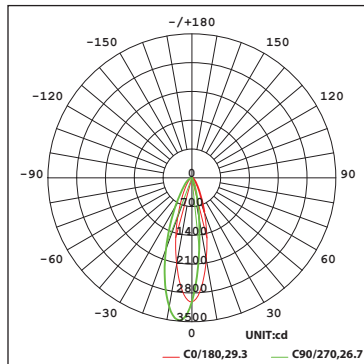

SPECIFICATIONS

Construction:	Durable die-cast aluminum construction
Mounting:	Surface mounted
Light Source:	3-step Mac Adam Ellipse Rated life of 50,000 hours at L70
Input:	48 VDC
Maximum Delivered Intensity:	Up to 7,811 cd (Asymmetric, 48in, 5000K)
Maximum Delivered Output:	Up to 2,929 lm (Asymmetric, 48in, 5000K)
Operating Temperature:	-4°F to 104°F (-20°C to 40°C)
Standards:	ETL & cETL Damp location listed
Warranty:	5 year WAC Lighting guaranteed warranty

BEAM ANGLES

FINISHES

Model	Beam	Lumens/ft Ref Output*	Color Temp	CRI
LGW Wall Grazer	A Asym	552	927-2700K 930-3000K 935-3500K 940-4000K	90
	S 12°	529		
	N 20°	546		
	M 30°	512		
	F 40°	522.25		
	E Elongating 15° x 45°	511		

Polar Candela Distribution Charts

Samples shown from a fixture set to 3000K.

LGW12

Asymmetric Beam (Asym)

S - Spot Beam 12°

N - Narrow Flood Beam 20°

M - Medium Flood Beam 30°

F - Flood Beam 40°

PERFORMANCE DATA

Unified Glare Rating (UGR) Table

Samples shown from a fixture set to 3000K.

24in Fixture	Angle	UGR Range
Asymmetric	-	≤26

48in Fixture	Angle	UGR Range
Asymmetric	-	≤25

Lumens and CBCP Multiplier Table