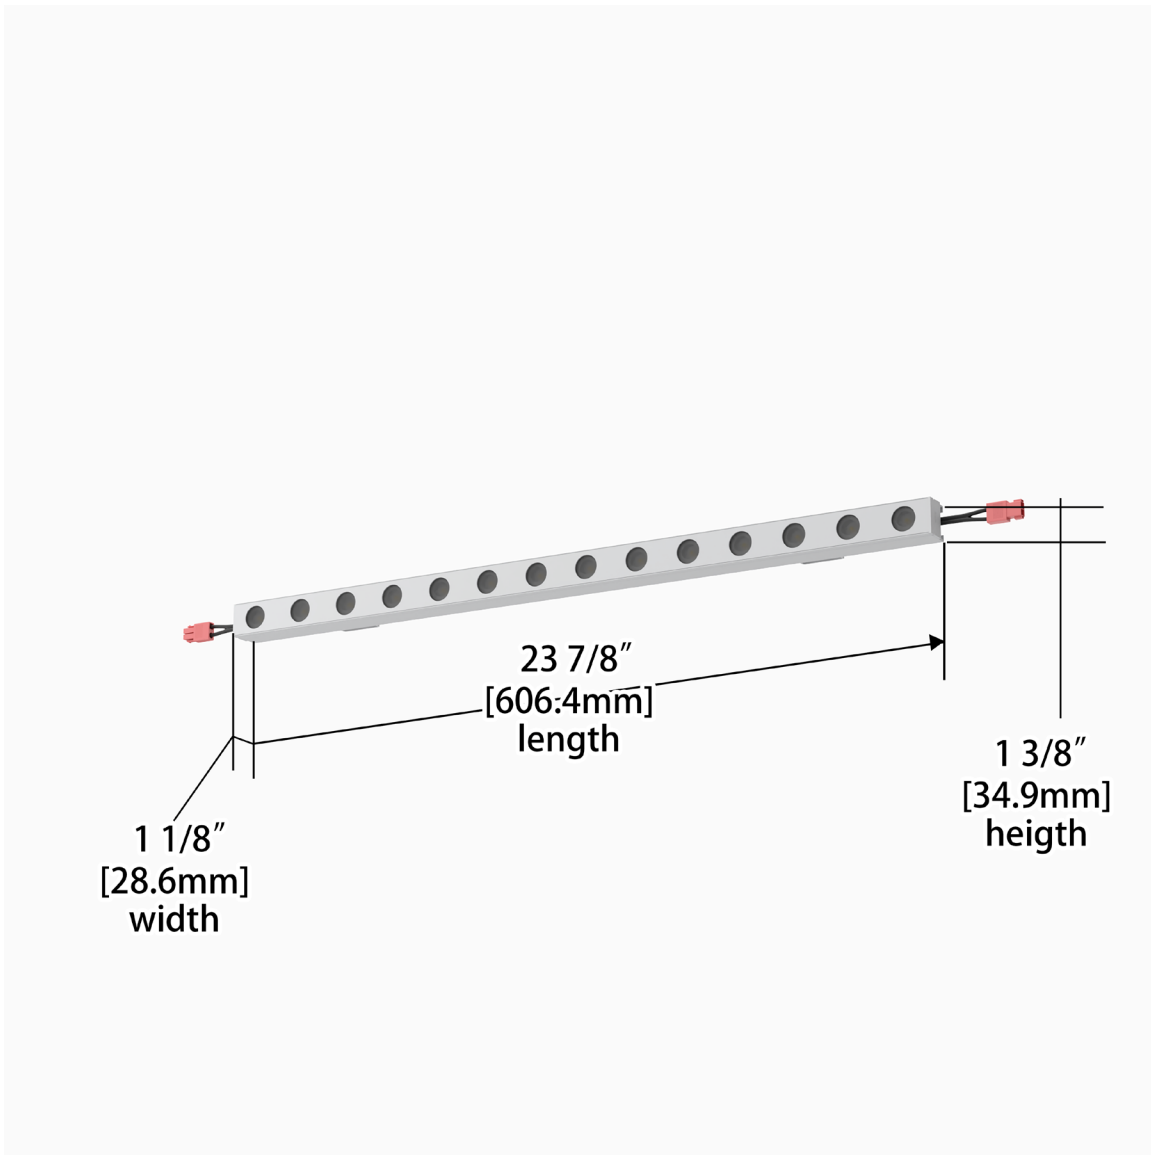

SPECIFICATIONS

Construction:	Durable die-cast aluminum construction
Mounting:	Surface mounted
Light Source:	3-step Mac Adam Ellipse Rated life of 50,000 hours at L70
Input:	48 VDC
Maximum Delivered Intensity:	Up to 7,811 cd (Asymmetric, 48in, 5000K)
Maximum Delivered Output:	Up to 2,929 lm (Asymmetric, 48in, 5000K)
Operating Temperature:	-4°F to 104°F (-20°C to 40°C)
Standards:	ETL & cETL Damp location listed
Warranty:	5 year WAC Lighting guaranteed warranty

PERFORMANCE DATA

Unified Glare Rating (UGR) Table

Samples shown from a fixture set to 3000K.

24in Fixture	Angle	UGR Range
Asymmetric	-	≤26

48in Fixture	Angle	UGR Range
Asymmetric	-	≤25

Lumens and CBCP Multiplier Table

Wall Grazer

LGW12 | LGW24 | LWW48

Fixture Type: _____

Project: _____

Catalog#: _____

Location: _____

DIMENSIONAL DIAGRAMS

Ligne III