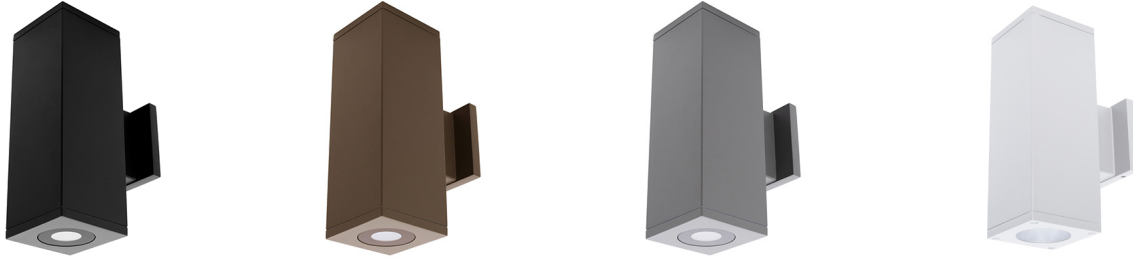

## CUBE

### 5" Ultra Narrow Double Wall Mount

DC-WD05-U

Fixture Type: \_\_\_\_\_

Project: \_\_\_\_\_

Catalog#: \_\_\_\_\_

Location: \_\_\_\_\_

#### PRODUCT DESCRIPTION

Precise engineering using the latest energy efficient LED technology with a built-in ultra narrow beam precision optics. An appealing cubical profile perfect for accent lighting.

#### SPECIFICATIONS

**Construction:** Durable die-cast aluminum construction

**Mounting:** Wall mounted

**Light Source:** High output 3-step Mac Adam Ellipse COB  
Rated life of 80,000 hours at L70

**Input:** Universal 120-277V AC 50/60 Hz