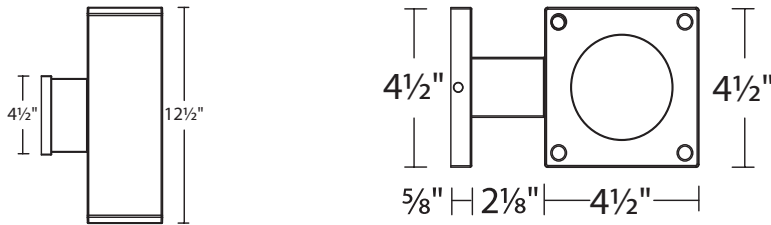

### 5" Ultra Narrow Double Wall Mount

DC-WD05-U

Fixture Type: \_\_\_\_\_

Project: \_\_\_\_\_

Catalog#: \_\_\_\_\_

Location: \_\_\_\_\_

#### LINE DRAWING