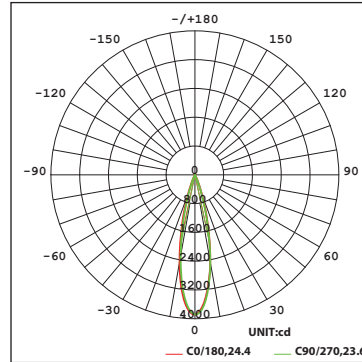

Polar Candela Distribution Charts

Samples shown with a 22W fixture set to 4000K and 98 CRI.

ROUND

Narrow Flood Beam: 25° Beam

SQUARE

Narrow Flood Beam: 25° Beam

Flood Beam: 35° Beam

Flood Beam: 35° Beam