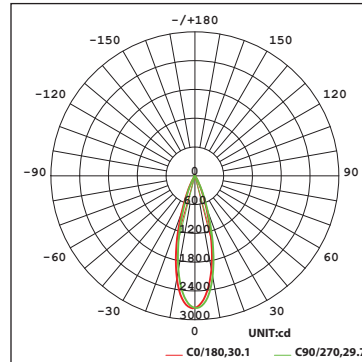

Polar Candela Distribution Charts

Samples shown with a 22W fixture set to 4000K and 98 CRI.

ROUND

Narrow Flood Beam: 25° Beam

SQUARE

Narrow Flood Beam: 25° Beam

Flood Beam: 35° Beam

Flood Beam: 35° Beam