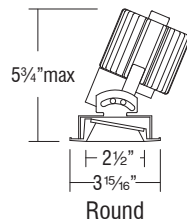

PRODUCT DESCRIPTION

Volta 2" Tunable White recessed series represents an innovation in design and technology for architectural lighting. This high lumen and adaptable family of fixtures with a comprehensive set of round and square fittings, affords a sustainable solution for commercial, corporate, and upscale residential applications. The Adjustable Volta fixtures are capable of adjusting 0-45° vertically and 365° horizontally with locking positions.

SPECIFICATIONS

Construction: Durable die-cast self flanged aluminum construction

Mounting: Heavy gauge retention clips support trim firmly
Ceiling cut out (Round): Trim $\varnothing$ 3 9/16"
Invisible $\varnothing$ 4 1/4"

Ceiling cut out (Square): Trim 3 9/16" x 3 9/16"
Invisible 4 1/4" x 4 1/4"

Accommodates 1/2" - 1 1/2" ceiling thickness

Light Source: High output 3-step Mac Adam Ellipse COB
Rated life of 50,000 hours at L70

Input: Universal 120-277V AC, 50/60 Hz

Dimming: 2 Channel 0-10V: 100-0.1%
2 Channel DMX512-A with RDM: 100-0.1%
linear dimming. Channels for intensity and CCT tuning.

Maximum Delivered Intensity: Up to 3,885 cd (Square Narrow Flood 25°, TWA 4000K, CRI 98)

Maximum Delivered Output: Up to 907 lm (Square Flood 35°, TWB 5000K, CRI 98)

Standards: ETL & cETL Wet location listed

Warranty: 5 year WAC Lighting guaranteed warranty

BEAM ANGLES

FINISHES

Model	Beam	Lumens	CBCP	Color Temp	CRI
			Ref Output*		
R2RAT R2SAT	N 25°	Round	620	3070	TWA 1800K-4000K 98
		Square	705	3500	
	F 35°	Round	600	1975	
		Square	760	2495	
R2RAT R2SAT	N 25°	Round	565	2800	TWB 2700K-6500K 98
		Square	640	3190	
	F 35°	Round	645	2145	
		Square	810	2710	

Lumens and CBCP are reference values for 3000K Color Temperature with 22 housing. Refer to Multiplier Table in Performance Data to determine other outputs.

wacarchitectural.com | WAC Architectural, a WAC Group brand.

WAC Group Headquarters
44 Harbor Park Drive
Port Washington, NY 11050

WAC Architectural
Phone (800) 526.2588
Fax (800) 526.2585