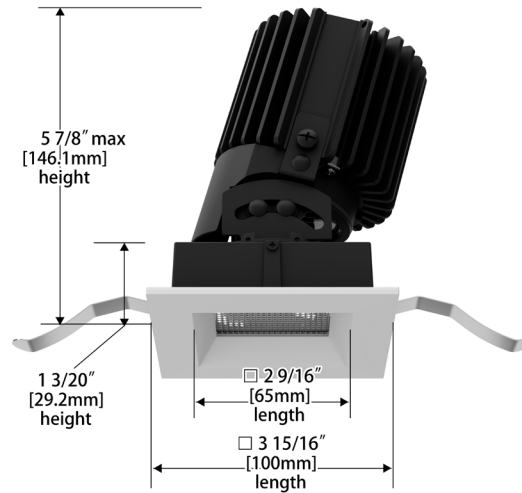

Square Trim (R2SAT)