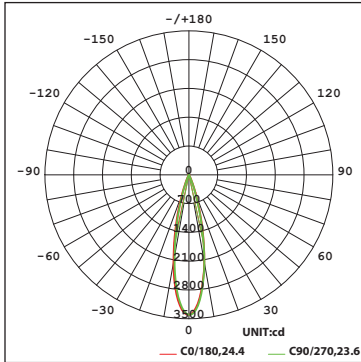

Polar Candela Distribution Charts

Samples shown with a 22W fixture set to 4000K and 98 CRI.

ROUND

Narrow Flood Beam: 25° Beam

SQUARE

Narrow Flood Beam: 25° Beam

Flood Beam: 35° Beam

Flood Beam: 35° Beam