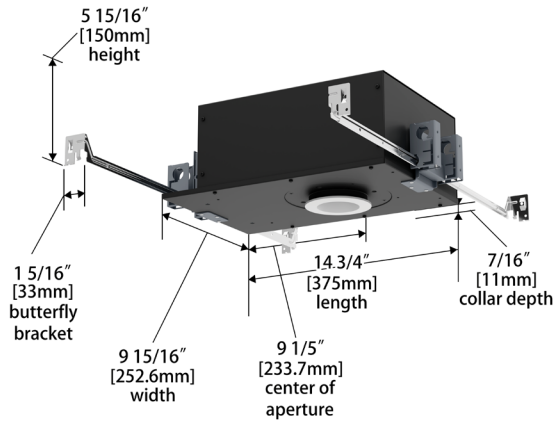

SPECIFICATIONS

Construction: Durable die-cast self flanged aluminum construction

Mounting: Heavy gauge retention clips support trim firmly
Ceiling cut out (Round): Trim \varnothing 3 9/16"
Invisible \varnothing 4 1/4"

Round Trim (R2RAT)

Square Trim (R2SAT)

Volta

Tunable White - 2" Adjustable

R2RAT | R2SAT

Fixture Type: _____

Project: _____

Catalog#: _____

Location: _____

DIMENSIONAL DIAGRAMS

New Construction - Round Trim

New Construction - Square Trim