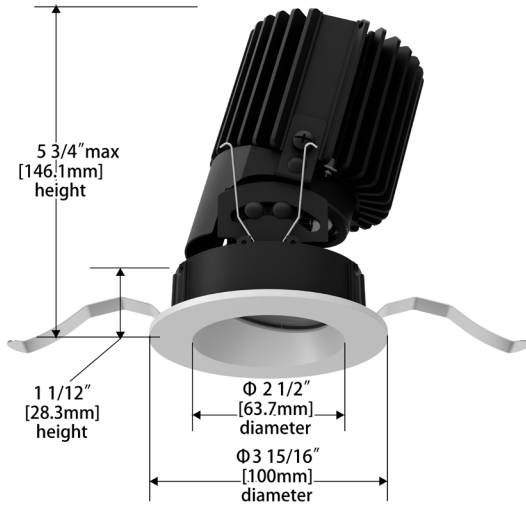

SPECIFICATIONS

Construction: Durable die-cast self flanged aluminum construction

Mounting: Heavy gauge retention clips support trim firmly
Ceiling cut out (Round): Trim \varnothing 3 9/16"
Invisible \varnothing 4 1/4"

Volta

Tunable White - 2" Adjustable

R2RAT | R2SAT

Fixture Type: _____

Project: _____

Catalog#: _____

Location: _____

DIMENSIONAL DIAGRAMS

Round Trim (R2RAT)

Square Trim (R2SAT)

Volta

Tunable White - 2" Adjustable

R2RAT | R2SAT

Fixture Type: _____

Project: _____

Catalog#: _____