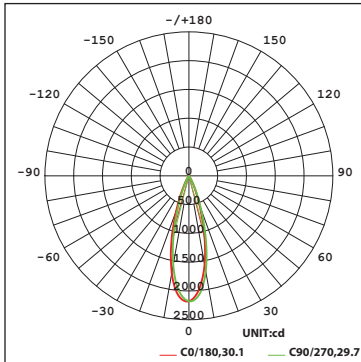

Polar Candela Distribution Charts

Samples shown with a 22W fixture set to 4000K and 98 CRI.

ROUND

Narrow Flood Beam: 25° Beam

SQUARE

Narrow Flood Beam: 25° Beam

Flood Beam: 35° Beam

Flood Beam: 35° Beam