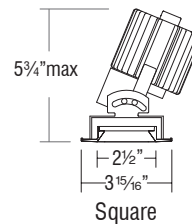

PRODUCT DESCRIPTION

Volta 2" Tunable White recessed series represents an innovation in design and technology for architectural lighting. This high lumen and adaptable family of fixtures with a comprehensive set of round and square fittings, affords a sustainable solution for commercial, corporate, and upscale residential applications. The Adjustable Volta fixtures are capable of adjusting 0-45° vertically and 365° horizontally with locking positions.

SPECIFICATIONS

Construction: Durable die-cast self flanged aluminum construction

Mounting: Heavy gauge retention clips support trim firmly
Ceiling cut out (Round): Trim $\varnothing$ 3 9/16"
Invisible $\varnothing$ 4 1/4"

Ceiling cut out (Square): Trim 3 9/16" x 3 9/16"
Invisible 4 1/4" x 4 1/4"

Accommodates 1/2" - 1 1/2" ceiling thickness

Light Source: High output 3-step Mac Adam Ellipse COB
Rated life of 50,000 hours at L70

Input: Universal 120-277V AC, 50/60 Hz

Dimming: 2 Channel 0-10V: 100-0.1%
2 Channel DMX512-A with RDM: 100-0.1%
linear dimming. Channels for intensity and CCT tuning.

Maximum Delivered Intensity: Up to 3,885 cd (Square Narrow Flood 25°, TWA 4000K, CRI 98)

Maximum Delivered Output: Up to 907 lm (Square Flood 35°, TWB 5000K, CRI 98)

Standards: ETL & cETL Wet location listed

Warranty: 5 year WAC Lighting guaranteed warranty

BEAM ANGLES

FINISHES

Model	Beam	Lumens	CBCP	Color Temp	CRI
			Ref Output*		
R2RAT R2SAT	N 25°	Round	620	3070	TWA 1800K-4000K 98
		Square	705	3500	
	F 35°	Round	600	1975	
		Square	760	2495	
R2RAT R2SAT	N 25°	Round	565	2800	TWB 2700K-6500K 98
		Square	640	3190	
	F 35°	Round	645	2145	
		Square	810	2710	

Lumens and CBCP are reference values for 3000K Color Temperature with 22 housing. Refer to Multiplier Table in Performance Data to determine other outputs.

wacarchitectural.com | WAC Architectural, a WAC Group brand.

WAC Group Headquarters
44 Harbor Park Drive
Port Washington, NY 11050

WAC Architectural
Phone (800) 526.2588
Fax (800) 526.2585