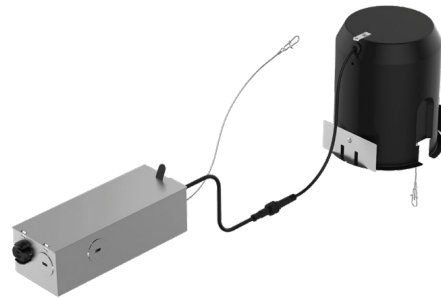

FQ Tunable White 4" Trim Remodel Housing

R4FBRT-TW | R4FBR2T-TW

Fixture Type: _____
 Project: _____
 Catalog#: _____
 Location: _____

PRODUCT DESCRIPTION
 FQ (Function + Quality) Experience simplicity and versatility with FQ 2" recessed luminaires. The fixtures merge modern design with world-class performance to achieve the ultimate in function and flexibility. Enjoy the benefits of two fixtures in one with Tunable White 1800-4000K and Dim-to-Warm 3000K-1800K features built into each luminaire, allowing you to customize the best light to illuminate dining areas, great rooms, primary bedrooms, kitchens, and baths on the fly. Deep regressed light sources deliver a glare-free, quiet ceiling aesthetic for a clean architectural look while providing a robust output from a diminutive source.

SPECIFICATIONS

Mounting:	Ceiling cut out (Round): Ø 4 3/4" ○ Ceiling cut out (Square): 4 3/4" x 4 3/4" □ Accommodates 1/2" - 1 1/4" ceiling thickness
Input:	Universal 120-277V AC, 50/60 Hz
Dimming:	2 Channel 0-10V: 100-0.1% 2 Channel DMX512-A with RDM: 100-0.1%
Standards:	ETL & cETL
Warranty:	5 year WAC Lighting guaranteed warranty