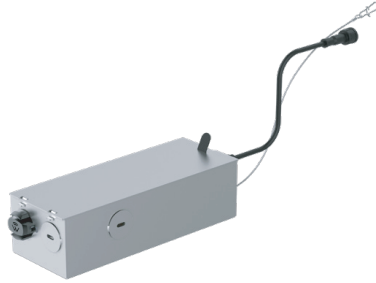

FQ Tunable White 4" Trim Remodel Housing

R4FBRT-TW | R4FBR2T-TW

Fixture Type: _____
 Project: _____
 Catalog#: _____
 Location: _____

PRODUCT DESCRIPTION
 FQ (Function + Quality) Experience simplicity and versatility with FQ 2" recessed luminaires. The fixtures merge modern design with world-class performance to achieve the ultimate in function and flexibility. Enjoy the benefits of two fixtures in one with Tunable White 1800-4000K and Dim-to-Warm 3000K-1800K features built into each luminaire, allowing you to customize the best light to illuminate dining areas, great rooms, primary bedrooms, kitchens, and baths on the fly. Deep regressed light sources deliver a glare-free, quiet ceiling aesthetic for a clean architectural look while providing a robust output from a diminutive source.

SPECIFICATIONS

Mounting:	Ceiling cut out (Round): Ø 4 3/4" ○ Ceiling cut out (Square): 4 3/4" x 4 3/4" □ Accommodates 1/2" - 1 1/4" ceiling thickness
Input:	Universal 120-277V AC, 50/60 Hz
Dimming:	2 Channel 0-10V: 100-0.1% 2 Channel DMX512-A with RDM: 100-0.1%
Standards:	ETL & cETL
Warranty:	5 year WAC Lighting guaranteed warranty