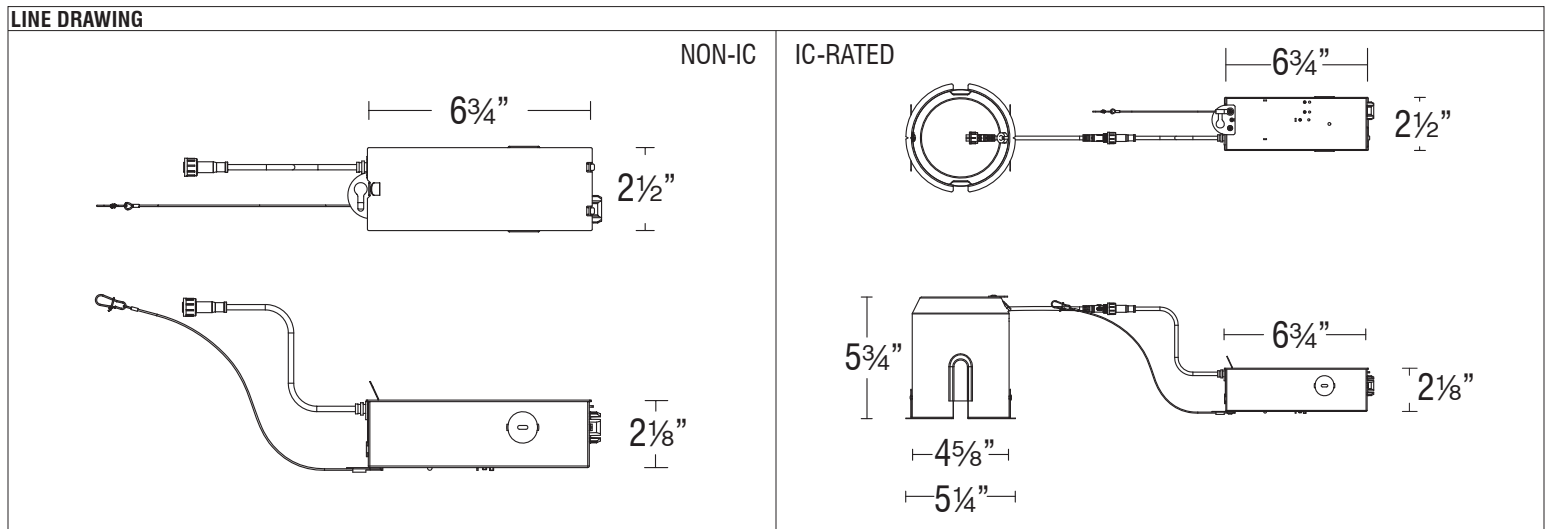

FQ Tunable White 4" Trim Remodel Housing

R4FBRT-TW | R4FBR2T-TW

Fixture Type: _____
 Project: _____
 Catalog#: _____
 Location: _____

PRODUCT DESCRIPTION
 FQ (Function + Quality) Experience simplicity and versatility with FQ 2" recessed luminaires. The fixtures merge modern design with world-class performance to achieve the ultimate in function and flexibility. Enjoy the benefits of two fixtures in one with Tunable White 1800-4000K and Dim-to-Warm 3000K-1800K features built into each luminaire, allowing you to customize the best light to illuminate dining areas, great rooms, primary bedrooms, kitchens, and baths on the fly. Deep regressed light sources deliver a glare-free, quiet ceiling aesthetic for a clean architectural look while providing a robust output from a diminutive source.

SPECIFICATIONS

Mounting:	Ceiling cut out (Round): Ø 4 3/4" ○ Ceiling cut out (Square): 4 3/4" x 4 3/4" □ Accommodates 1/2" - 1 1/4" ceiling thickness
Input:	Universal 120-277V AC, 50/60 Hz
Dimming:	2 Channel 0-10V: 100-0.1% 2 Channel DMX512-A with RDM: 100-0.1%
Standards:	ETL & cETL
Warranty:	5 year WAC Lighting guaranteed warranty

ORDERING INFORMATION - HOUSINGS

Model	Controls	Power	Rating
R4FBRT-TW (Round & Square Trim)	X DMX512-A	1 14W	Non-IC
	Z 0-10V	2 19W	Non-IC
		3 26W	Non-IC
R4FBR2T-TW (Round & Square Trim)	X DMX512-A Z 0-10V	1 14W	IC