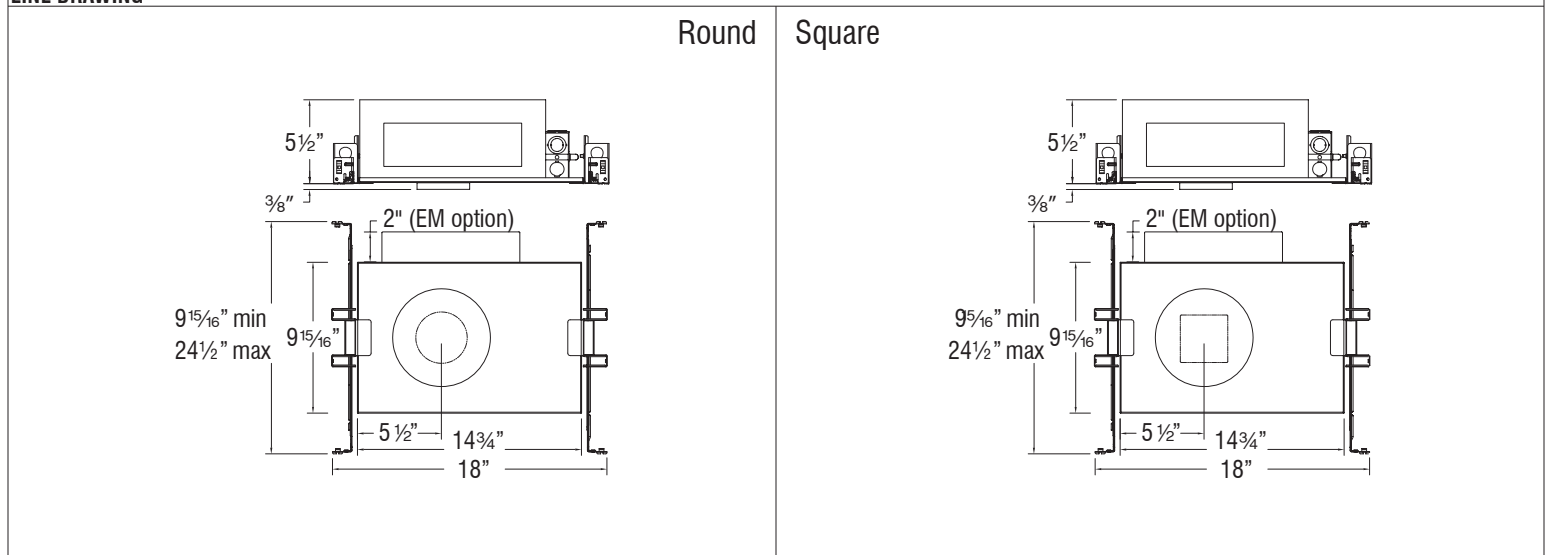

LINE DRAWING

PRODUCT DESCRIPTION

Volta LED downlight series represents an innovation in design and technology for architectural lighting. This high lumen and adaptable family of fixtures with a comprehensive set of round and square fittings, affords a sustainable solution for commercial, corporate, and upscale residential applications.

SPECIFICATIONS

- **Mounting:** Universal mounting brackets and hanger bars
  Ceiling cut out (Round): Trim $\text{Ø } 4\frac{1}{4}"$ $\bigcirc$
  Ceiling cut out (Square): Trim $4\frac{1}{4}" \times 4\frac{1}{4}"$ $\square$
  Accommodates $\frac{1}{2}" - 1\frac{1}{2}"$ ceiling thickness
- **Input:** Universal 120-277V AC, 50/60 Hz
- **Dimming:** 2 Channel 0-10V: 100-0.1%
  2 Channel DMX512-A with RDM: 100-0.1%
- **Emergency:** EM fixtures provided with integral Emergency battery back up with 24" lead wire remote test switch. Provides at least 90 minutes of 8W illumination during emergency operation
- **Standards:** ETL & cETL, Chicago Plenum, IC-rated, Airtight (see list)
- **Warranty:** 5 year WAC Lighting guaranteed warranty