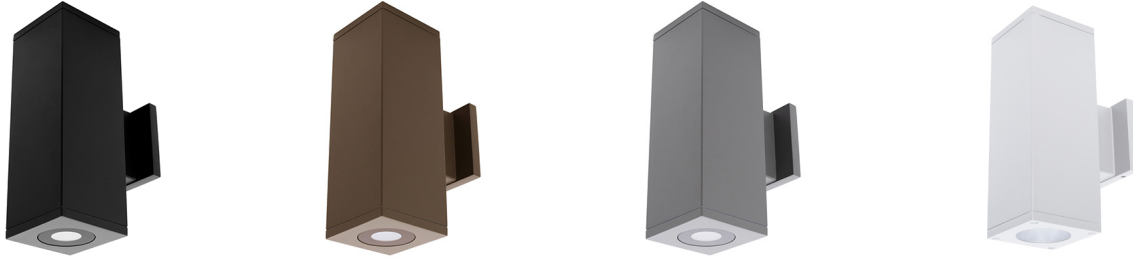

## CUBE

### 6" Ultra Narrow Double Wall Mount

DC-WD06-U

Fixture Type: \_\_\_\_\_

Project: \_\_\_\_\_

Catalog#: \_\_\_\_\_

Location: \_\_\_\_\_

#### PRODUCT DESCRIPTION

Precise engineering using the latest energy efficient LED technology with a built-in ultra narrow beam precision optics. An appealing cubical profile perfect for accent lighting.

#### SPECIFICATIONS

<b>Construction:</b>	Durable die-cast aluminum construction
<b>Mounting:</b>	Wall mounted
<b>Light Source:</b>	High output 3-step Mac Adam Ellipse COB Rated life of 80,000 hours at L70
<b>Input:</b>	Universal 120-277V AC 50/60 Hz
<b>Dimming:</b>	Electronic low voltage (ELV) : 100 - 10% (120V only) 0-10V: 100 - 20%
<b>Maximum Delivered Intensity:</b>	Up to 1462x2 cd (Ultra Narrow 6°, 4000K, CRI 85)
<b>Maximum Delivered Output:</b>	Up to 155x2 lm (Ultra Narrow 6°, 4000K, CRI 85)
<b>Operating Temperature:</b>	-40°F to 104°F (-40°C to 40°C)