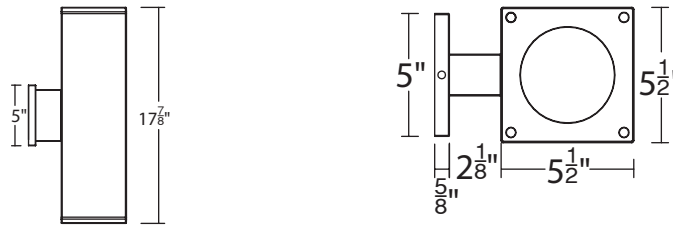

#### LINE DRAWING

Catalog#: \_\_\_\_\_

Location: \_\_\_\_\_

**ORDERING INFORMATION**

CONFIGURATION TABLE				
Model & Size	Beam	Color Temperature & CRI	Light Direction	Housing Finish
<b>DC-WD06 (22W)</b>	<b>U - 6°</b>	<b>827 - 2700K - 85</b>	<b>B - Towards</b>	<b>BK - BLACK</b>
		<b>830 - 3000K - 85</b>		<b>BZ - BRONZE</b>
		<b>835 - 3500K - 85</b>		<b>GH - GRAPHITE</b>
		<b>840 - 4000K - 85</b>		<b>WT - WHITE</b>