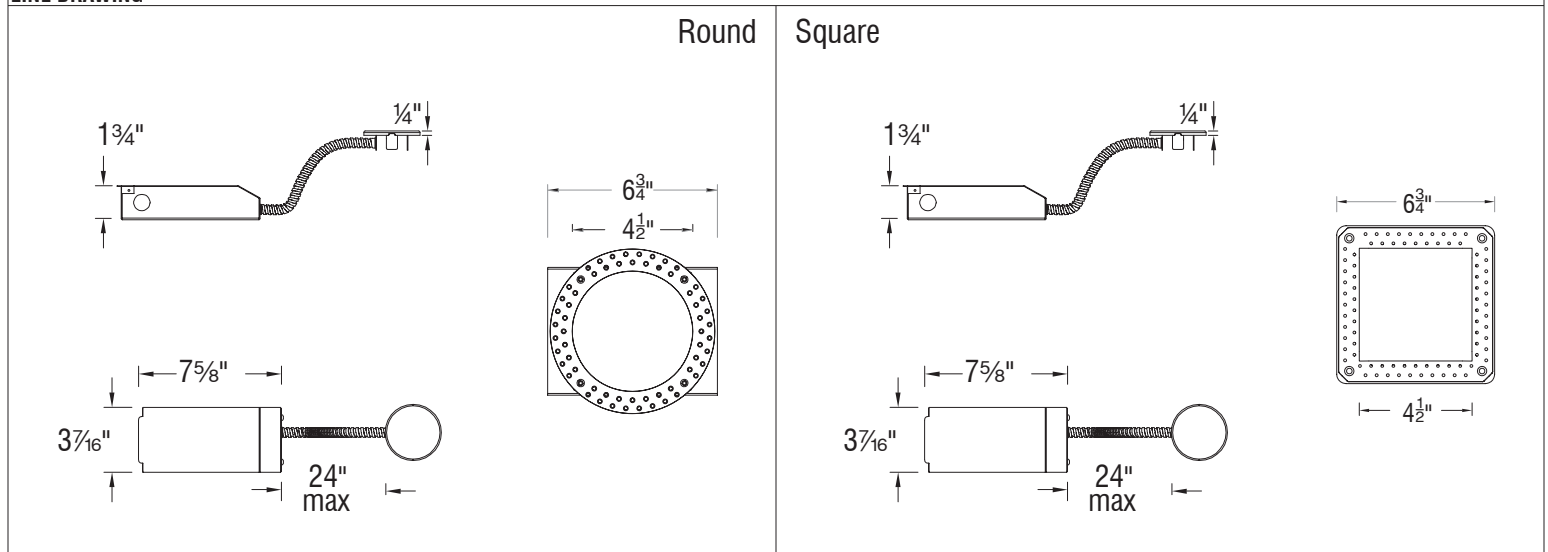

Volta

Static White - 4.5" Trimless Remodel Housings

R4RRL | R4SRL

Fixture Type: _____

Project: _____

Catalog#: _____

Location: _____

LINE DRAWING

SPECIFICATIONS

Mounting: Accommodates 1/2" - 1" ceiling thickness
 Ceiling cut out (Round): $\varnothing 5\frac{1}{8}"$
 Ceiling cut out (Square): $5\frac{1}{8}" \times 5\frac{1}{8}"$

Input: Universal 120-277V AC, 50/60 Hz

Project: _____

Catalog#: _____

Location: _____

ORDERING INFORMATION

HOUSINGS (Required)					
	Model	Trim	Power		Rating
Remodel	R4RR (Round)	L <i>Trimless</i>	15	<i>15W</i>	<i>Non-IC</i>
	R4SR (Square)		22	<i>22W</i>	<i>Non-IC</i>