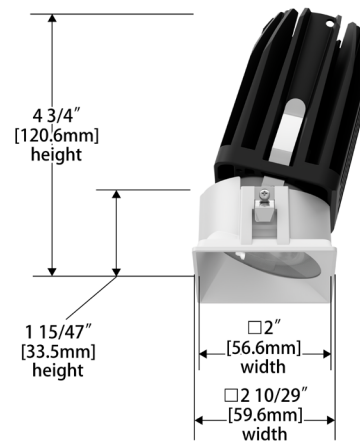

DIMENSIONAL DIAGRAMS

Round Trim (R2FRWT)

Round Trimless (R2FRWL)

Square Trim (R2FSWT)

Square Trimless (R2FSWL)

FQ Dim-To-Warm

2" Wall Wash

R2FRWT | R2FRWL | R2FSWT | R2FSWL

Fixture Type: _____

Project: _____

Catalog#: _____

Location: _____

DIMENSIONAL DIAGRAMS

New Construction - Round Trim

New Construction - Round Trimless

New Construction - Square Trim