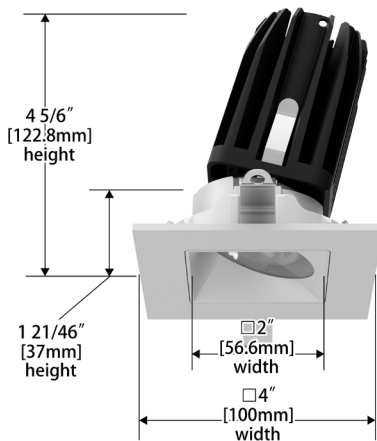

DIMENSIONAL DIAGRAMS

Round Trim (R2FRWT)

Round Trimless (R2FRWL)

Square Trim (R2FSWT)

Square Trimless (R2FSWL)

FQ Dim-To-Warm

2" Wall Wash

R2FRWT | R2FRWL | R2FSWT | R2FSWL

Fixture Type: _____

Project: _____

Catalog#: _____

Location: _____

DIMENSIONAL DIAGRAMS

New Construction - Round Trim

New Construction - Round Trimless

New Construction - Square Trim