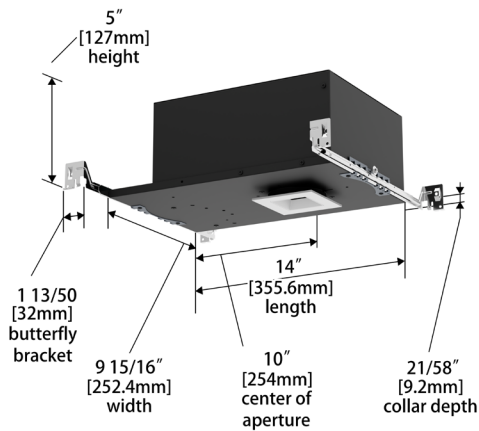

DIMENSIONAL DIAGRAMS

Round Trim (R2FRWT)

Round Trimless (R2FRWL)

Square Trim (R2FSWT)

Square Trimless (R2FSWL)

FQ Dim-To-Warm

2" Wall Wash

R2FRWT | R2FRWL | R2FSWT | R2FSWL

Fixture Type: _____

Project: _____

Catalog#: _____

Location: _____

DIMENSIONAL DIAGRAMS

New Construction - Round Trim

New Construction - Round Trimless

New Construction - Square Trim