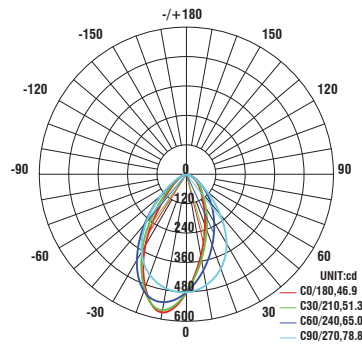

BEAM ANGLES

FINISHES

Model	Beam	Lumens	CBCP Ref Output*
R2FRWT Round Trim	A Asym	Round	710
R2FRWL Round Trimless			
R2FSWT Square Trim	Square	Square	675
R2FSWL Square Trimless			

*Lumens and CBCP are reference values for a trim fixture set to 3000K Color Temperature. Refer to Multiplier Table in Performance Data to determine other outputs.

Fixture Type: _____

Project: _____

Catalog#: _____

Location: _____

PERFORMANCE DATA

Polar Candela Distribution Charts

Samples shown with a fixture set to 3000K and 90 CRI.

ROUND

Asymmetric Beam

SQUARE

Asymmetric Beam

FQ Dim-To-Warm

2" Wall Wash

R2FRWT | R2FRWL | R2FSWT | R2FSWL

Fixture Type: _____

Project: _____

Catalog#: _____

Location: _____

PERFORMANCE DATA

Unified Glare Rating (UGR) Table

UGR values shown are calculated at 3000K and 90 CRI.

Round Fixture	Angle	UGR Range
Asymmetric	-	≤ 20

Square Fixture	Angle	UGR Range
Asymmetric	-	≤ 20