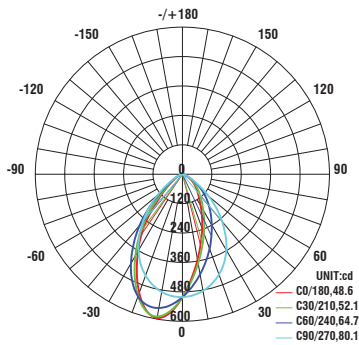

BEAM ANGLES

FINISHES

Model	Beam	Lumens	CBCP Ref Output*
R2FRWT Round Trim	A Asym	Round	710
R2FRWL Round Trimless			
R2FSWT Square Trim	Square	Square	675
R2FSWL Square Trimless			

*Lumens and CBCP are reference values for a trim fixture set to 3000K Color Temperature. Refer to Multiplier Table in Performance Data to determine other outputs.

Fixture Type: _____

Project: _____

Catalog#: _____

Location: _____

PERFORMANCE DATA

Polar Candela Distribution Charts

Samples shown with a fixture set to 3000K and 90 CRI.

ROUND

Asymmetric Beam

SQUARE

Asymmetric Beam

FQ Dim-To-Warm

2" Wall Wash

R2FRWT | R2FRWL | R2FSWT | R2FSWL

Fixture Type: _____

Project: _____

Catalog#: _____

Location: _____

PERFORMANCE DATA

Unified Glare Rating (UGR) Table

UGR values shown are calculated at 3000K and 90 CRI.

Round Fixture	Angle	UGR Range
Asymmetric	-	≤ 20

Square Fixture	Angle	UGR Range
Asymmetric	-	≤ 20