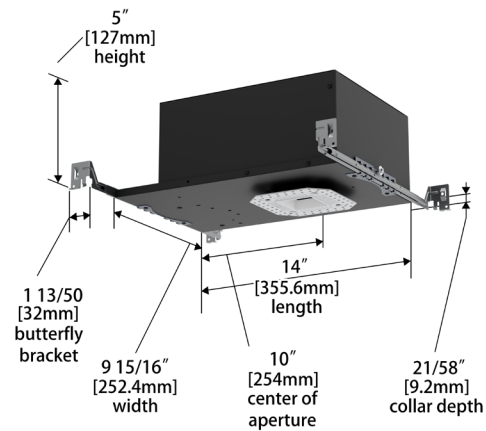

New Construction - Square Trimless