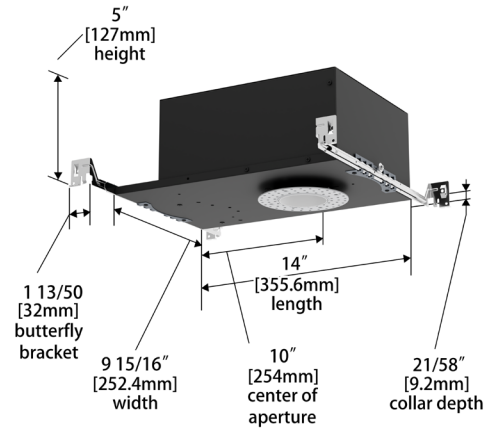

DIMENSIONAL DIAGRAMS

Round Trim (R2FRWT)

Round Trimless (R2FRWL)

Square Trim (R2FSWT)

Square Trimless (R2FSWL)

FQ Dim-To-Warm

2" Wall Wash

R2FRWT | R2FRWL | R2FSWT | R2FSWL

Fixture Type: _____

Project: _____

Catalog#: _____

Location: _____

DIMENSIONAL DIAGRAMS

New Construction - Round Trim

New Construction - Round Trimless

New Construction - Square Trim