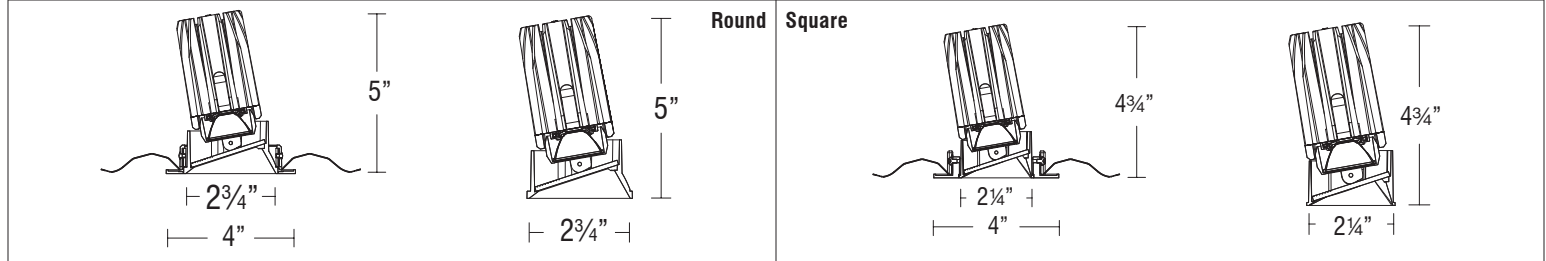

FQ Dim-To-Warm

2" Wall Wash

R2FRWT | R2FRWL | R2FSWT | R2FSWL

Fixture Type: _____
 Project: _____
 Catalog#: _____
 Location: _____

LINE DRAWING

PRODUCT DESCRIPTION

The FQ Recessed series offers a complete line of high performance LED luminaires that provide outstanding functionality and quality. The FQ series features superlative glare control with 30° shielding, 35° vertical tilting, and uniform floor-to-ceiling wall washing. Multiple power level options and a full line of round and square, trimmed and trimless luminaires offer versatile solutions for various lighting applications. Easy to order, install, and service.

SPECIFICATIONS

Construction:	Durable die-cast aluminum construction
Mounting:	Heavy gauge retention clips support trim firmly Ceiling cut out (Round): Trim $\varnothing 3\frac{1}{2}"$ Trimless $\varnothing 3\frac{1}{2}"$ Ceiling cut out (Square): Trim $3\frac{1}{2}" \times 3\frac{1}{2}"$ Trimless $3\frac{1}{2}" \times 3\frac{1}{2}"$ Accommodates 1/2" - 1" ceiling thickness
Light Source:	High output 3-step Mac Adam Ellipse COB Rated life of 50,000 hours at L70
Input:	Universal 120-277V AC, 50/60 Hz
Dimming:	ELV, TRIAC, 0-10V: 100 - 1%
Maximum Delivered Output:	Up to 710 lm (Round Asymmetric)
Operating Temperature:	-4°F to 104°F (-20°C to 40°C)
Standards:	ETL & cETL Damp location listed, Title 24 JA8 Compliant
Warranty:	5 year WAC Lighting guaranteed warranty