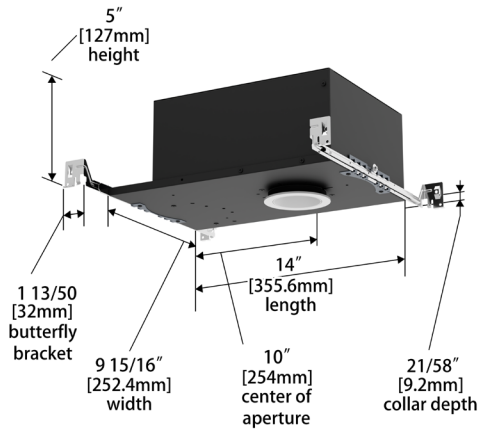

DIMENSIONAL DIAGRAMS

Round Trim (R2FRWT)

Round Trimless (R2FRWL)

Square Trim (R2FSWT)

Square Trimless (R2FSWL)

FQ Dim-To-Warm

2" Wall Wash

R2FRWT | R2FRWL | R2FSWT | R2FSWL

Fixture Type: _____

Project: _____

Catalog#: _____

Location: _____

DIMENSIONAL DIAGRAMS

New Construction - Round Trim

New Construction - Round Trimless

New Construction - Square Trim