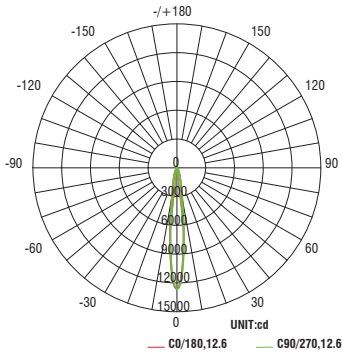

S - Spot Beam 13°