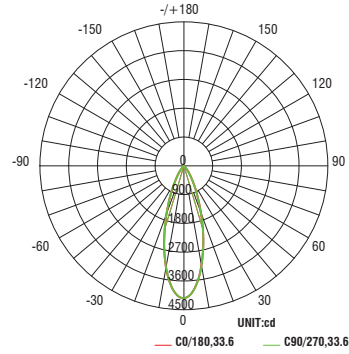

M - Medium Flood Beam 34°