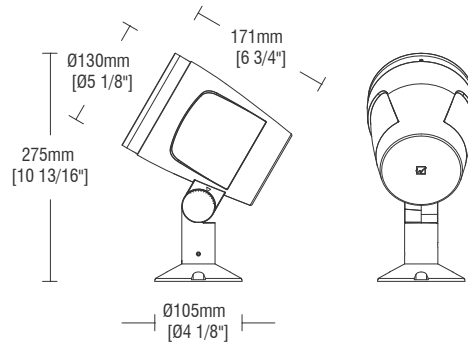

Panther Static White PAL5 (29W)

Fixture Type: _____
 Project: _____
 Catalog#: _____
 Location: _____

LINE DRAWING

PRODUCT DESCRIPTION

Utilizing the latest LED technology, the PANTHER series of luminaire features a low-profile design and high optical performance, available in a variety of sizes. The series supports vertical or horizontal mounting with precise adjustments in the direction of rotation. Recommended for architectural façade lighting or landscape spotlighting.

SPECIFICATIONS

| | |
|-------------------------------------|--|
| Construction: | Durable die-cast aluminum construction |
| Mounting: | Outdoor installation |
| Light Source: | High output 3-step Mac Adam Ellipse Rated life of 50,000 hours at L70 |
| Input: | Universal 120-277V AC, 50/60 Hz |
| Power: | 29W |
| Controls: | 0-10V, DMX512-A with RDM |
| Maximum Delivered Intensity: | Up to 78,403 cd (Ultra Narrow 6°, 4000K) |
| Maximum Delivered Output: | Up to 1,846 lm (Ultra Narrow 6°, 4000K) |
| Operating Temperature: | -4°F to 122°F (-20°C to 50°C) |
| Standards: | UL & cUL Wet location listed |
| Warranty: | 5 year WAC Lighting guaranteed warranty |