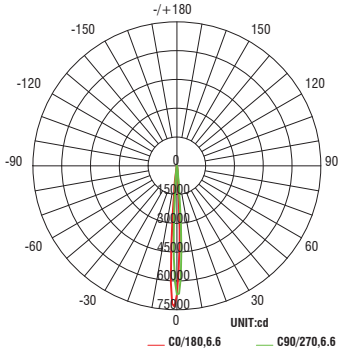

BEAM ANGLES

FINISHES

| Model | Beam | Lumens Ref Output* | CBCP | Efficacy (lm/W) | Color Temp |
|-------------------------|-------|--------------------|--------|-----------------|------------|
| PAL5 Ø130mm Ø5.1" | U 6° | 1,725 | 73,274 | 51 | 927-2700K |
| | S 13° | 1,364 | 12,654 | 40 | |
| | N 22° | 1,428 | 7,047 | 42 | 930-3000K |
| | M 34° | 1,701 | 4,139 | 50 | 935-3500K |
| | W 50° | 1,395 | 2,005 | 41 | 940-4000K |

*Lumens and CBCP are reference values for 3000K Color Temperature. Refer to Multiplier Table in Performance Data to determine other outputs.

Panther Static White PAL5 (29W)

Fixture Type: _____
 Project: _____
 Catalog#: _____
 Location: _____

Fixture Type: _____

Project: _____

Catalog#: _____

Location: _____

PERFORMANCE DATA

Polar Candela Distribution Charts

Samples shown from a fixture set to 3000K.

U - Ultra Narrow 6°

Unified Glare Rating (UGR) Table

General performance of fixtures set to 3000K shown below.

| Fixture | Angle | UGR Range |
|--------------|-------|-----------|
| Very Narrow | 6° | ≤6 |
| Spot | 13° | ≤11 |
| Narrow Flood | 22° | ≤11 |
| Medium Flood | 34° | ≤16 |
| Wide Flood | 50° | ≤18 |