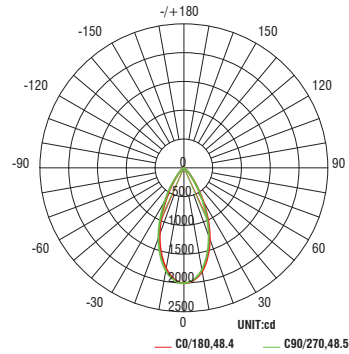

W - Wide Flood 50°