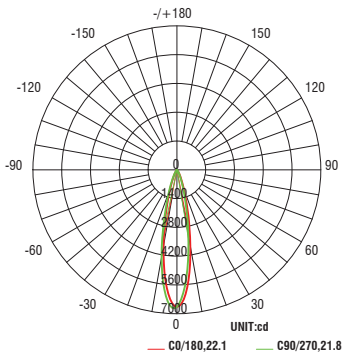

BEAM ANGLES

FINISHES

| Model | Beam | Lumens Ref Output* | CBCP | Efficacy (lm/W) | Color Temp |
|-------------------------|-------|--------------------|--------|-----------------|------------|
| PAL5 Ø130mm Ø5.1" | U 6° | 1,725 | 73,274 | 51 | 927-2700K |
| | S 13° | 1,364 | 12,654 | 40 | |
| | N 22° | 1,428 | 7,047 | 42 | 930-3000K |
| | M 34° | 1,701 | 4,139 | 50 | 935-3500K |
| | W 50° | 1,395 | 2,005 | 41 | 940-4000K |

Fixture Type: _____

Project: _____

Catalog#: _____

Location: _____

PERFORMANCE DATA

Polar Candela Distribution Charts

Samples shown from a fixture set to 3000K.

U - Ultra Narrow 6°

M - Medium Flood Beam 34°

S - Spot Beam 13°

W - Wide Flood 50°

N - Narrow Flood Beam 22°

Panther
Static White
PAL5 (29W)

Fixture Type: _____
 Project: _____
 Catalog#: _____
 Location: _____

PERFORMANCE DATA

Unified Glare Rating (UGR) Table

General performance of fixtures set to 3000K shown below.

| Fixture | Angle | UGR Range |
|--------------|-------|-----------|
| Very Narrow | 6° | ≤6 |
| Spot | 13° | ≤11 |
| Narrow Flood | 22° | ≤11 |
| Medium Flood | 34° | ≤16 |
| Wide Flood | 50° | ≤18 |