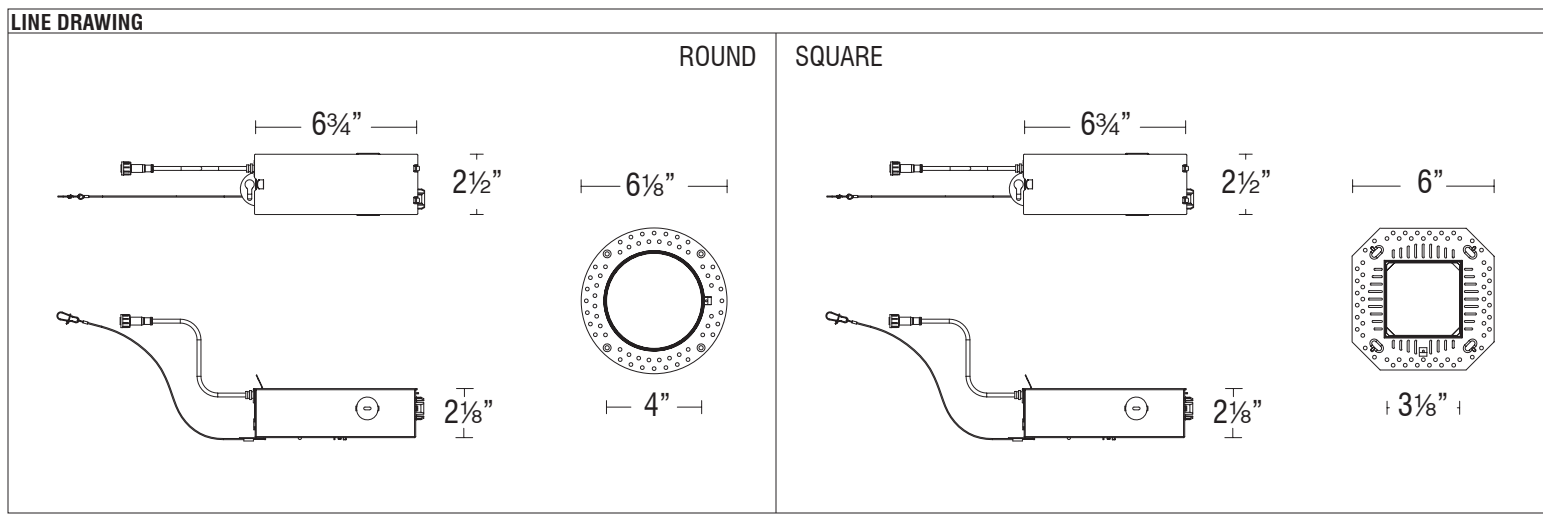

## FQ Tunable White 4" Trim Remodel Housing

R4FBRT-TW | R4FBR2T-TW

Fixture Type: \_\_\_\_\_  
 Project: \_\_\_\_\_  
 Catalog#: \_\_\_\_\_  
 Location: \_\_\_\_\_

**PRODUCT DESCRIPTION**  
 FQ (Function + Quality) Experience simplicity and versatility with FQ 2" recessed luminaires. The fixtures merge modern design with world-class performance to achieve the ultimate in function and flexibility. Enjoy the benefits of two fixtures in one with Tunable White 1800-4000K and Dim-to-Warm 3000K-1800K features built into each luminaire, allowing you to customize the best light to illuminate dining areas, great rooms, primary bedrooms, kitchens, and baths on the fly. Deep regressed light sources deliver a glare-free, quiet ceiling aesthetic for a clean architectural look while providing a robust output from a diminutive source.

**ORDERING INFORMATION - HOUSINGS**

Model	Power	Rating
<b>R4FRRL-TW</b> Round Trimless	1	13W Non-IC
	2	19W Non-IC
	3	25W Non-IC
<b>R4FSRL-TW</b> Square Trimless	1	13W Non-IC
	2	19W Non-IC
	3	25W Non-IC

**SPECIFICATIONS**

**Mounting:** Universal mounting brackets and hanger bars  
 Ceiling cut out (Round):  $\varnothing 4\frac{3}{8}"$   
 Ceiling cut out (Square):  $4\frac{3}{8}" \times 4\frac{3}{8}"$  □  
 Accommodates 1/2" - 1 1/4" ceiling thickness