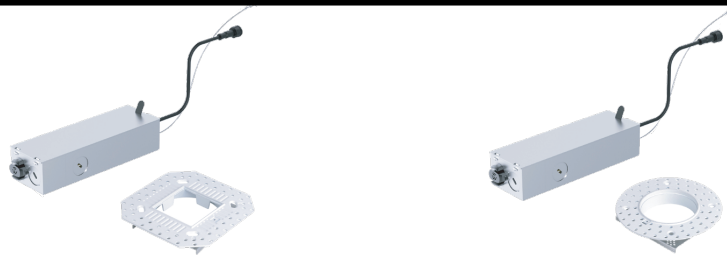

## FQ Tunable White 4" Trim Remodel Housing

R4FBRT-TW | R4FBR2T-TW

Fixture Type: \_\_\_\_\_  
 Project: \_\_\_\_\_  
 Catalog#: \_\_\_\_\_  
 Location: \_\_\_\_\_

**PRODUCT DESCRIPTION**  
 FQ (Function + Quality) Experience simplicity and versatility with FQ 2" recessed luminaires. The fixtures merge modern design with world-class performance to achieve the ultimate in function and flexibility. Enjoy the benefits of two fixtures in one with Tunable White 1800-4000K and Dim-to-Warm 3000K-1800K features built into each luminaire, allowing you to customize the best light to illuminate dining areas, great rooms, primary bedrooms, kitchens, and baths on the fly. Deep regressed light sources deliver a glare-free, quiet ceiling aesthetic for a clean architectural look while providing a robust output from a diminutive source.

**ORDERING INFORMATION - HOUSINGS**

Model	Power	Rating
<b>R4FRRL-TW</b> Round Trimless	1	13W Non-IC
	2	19W Non-IC
	3	25W Non-IC
<b>R4FSRL-TW</b> Square Trimless	1	13W Non-IC
	2	19W Non-IC
	3	25W Non-IC

**SPECIFICATIONS**

**Mounting:** Universal mounting brackets and hanger bars  
 Ceiling cut out (Round):  $\varnothing 4\frac{3}{8}"$   
 Ceiling cut out (Square):  $4\frac{3}{8}" \times 4\frac{3}{8}"$  □  
 Accommodates 1/2" - 1 1/4" ceiling thickness

**Input:** Universal 120-277V AC, 50/60 Hz

**Dimming:** 2 Channel 0-10V: 100-0.1%  
 2 Channel DMX512-A with RDM: 100-0.1%

**Standards:** ETL & cETL

**Warranty:** 5 year WAC Lighting guaranteed warranty

**R4F\_RL-TW-**  
 Example: R4FRRL-TW-3