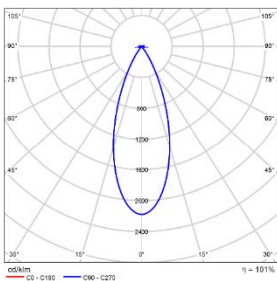

Attention: At most one optical accessory can be added, and it is not included in the factory. It needs to be ordered separately.

LIGHT DISTRIBUTION@3000K LUMINAIRE DATA

MODEL: ADDT51-LM25A1CCSWT
ANGLE: 18°
POWER: 28W
LUMENS: 2094lm
CBCP: 14632cd
EFFICACY: 75lm/W

MODEL: ADDT51-LM25A2CCSWT
ANGLE: 28°
POWER: 28W
LUMENS: 1967lm
CBCP: 8073cd
EFFICACY: 70lm/W

MODEL: ADDT51-LM25A3CCSWT
ANGLE: 38°
POWER: 28W
LUMENS: 2142lm
CBCP: 4668cd
EFFICACY: 77lm/W

MODEL: ADDT51-LM25A5CCSWT
ANGLE: 50°
POWER: 28W
LUMENS: 1830lm
CBCP: 2794cd
EFFICACY: 65lm/W