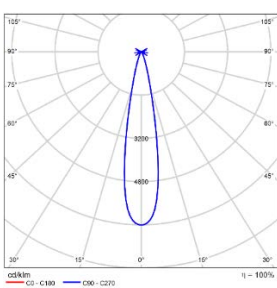

Attention: At most one optical accessory can be added, and it is not included in the factory. It needs to be ordered separately.

LIGHT DISTRIBUTION@3000K LUMINAIRE DATA

MODEL:	ADDT61-LM43A1CCSWT
ANGLE:	18°
POWER:	47W
LUMENS:	3254lm
CBCP:	20859cd
EFFICACY:	65lm/W