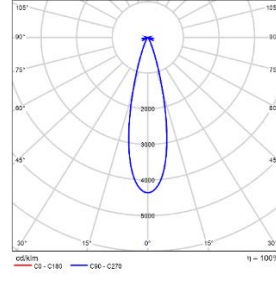

Attention: At most one optical accessory can be added, and it is not included in the factory. It needs to be ordered separately.

LIGHT DISTRIBUTION@3000K LUMINAIRE DATA

MODEL:	ADDT61-LM43A1CCSWT
ANGLE:	18°
POWER:	47W
LUMENS:	3254lm
CBCP:	20859cd
EFFICACY:	65lm/W