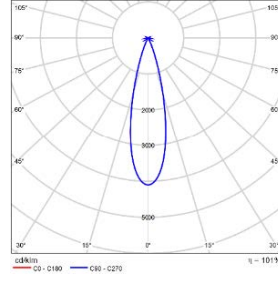

Attention: At most one optical accessory can be added, and it is not included in the factory. It needs to be ordered separately.

LIGHT DISTRIBUTION@3000K LUMINAIRE DATA

MODEL: ADDT51-LM25A1CCSWT
ANGLE: 18°
POWER: 28W
LUMENS: 2094lm
CBCP: 14632cd
EFFICACY: 75lm/W