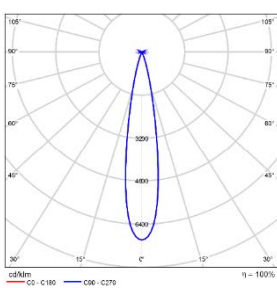

Attention: At most one optical accessory can be added, and it is not included in the factory. It needs to be ordered separately.

LIGHT DISTRIBUTION@3000K LUMINAIRE DATA

MODEL: ADDT51-LM25A1CCSWT
ANGLE: 18°
POWER: 28W
LUMENS: 2094lm
CBCP: 14632cd
EFFICACY: 75lm/W