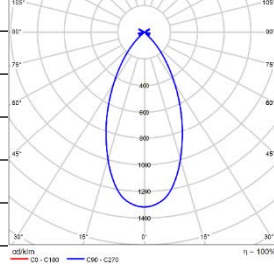

Attention: At most one optical accessory can be added, and it is not included in the factory. It needs to be ordered separately.

LIGHT DISTRIBUTION@3000K LUMINAIRE DATA

MODEL :	ADDT41-LM18A1CCSWT
ANGLE :	18°
POWER :	21W
LUMENS:	1349lm
CBCP:	9081cd
EFFICACY:	64lm/W

MODEL :	ADDT41-LM18A2CCSWT
ANGLE :	28°
POWER :	21W
LUMENS:	1384lm
CBCP:	6025cd
EFFICACY:	66lm/W

MODEL :	ADDT41-LM18A3CCSWT
ANGLE :	38°
POWER :	21W
LUMENS:	1421lm
CBCP:	2871cd
EFFICACY:	68lm/W

MODEL :	ADDT41-LM18A5CCSWT
ANGLE :	50°
POWER :	21W
LUMENS:	1184lm
CBCP:	1558cd
EFFICACY:	56lm/W