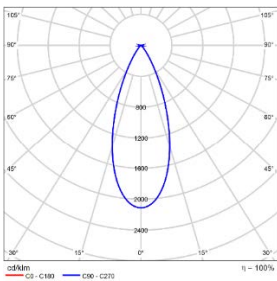

Attention: At most one optical accessory can be added, and it is not included in the factory. It needs to be ordered separately.

LIGHT DISTRIBUTION@3000K LUMINAIRE DATA

MODEL:	ADDT61-LM43A1CCSWT
ANGLE:	18°
POWER:	47W
LUMENS:	3254lm
CBCP:	20859cd
EFFICACY:	65lm/W

MODEL:	ADDT61-LM43A2CCSWT
ANGLE:	28°
POWER:	47W
LUMENS:	3271lm
CBCP:	14257cd
EFFICACY:	70lm/W

MODEL:	ADDT61-LM43A3CCSWT
ANGLE:	38°
POWER:	47W
LUMENS:	3367lm
CBCP:	7111cd
EFFICACY:	72lm/W

MODEL:	ADDT61-LM43A5CCSWT
ANGLE:	50°
POWER:	47W
LUMENS:	3249lm
CBCP:	4052cd
EFFICACY:	69lm/W