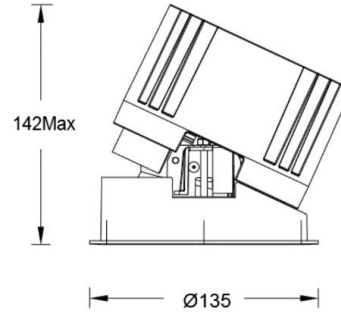

Line Drawing

Product Description

VOLTA II series LED round narrow recessed adjustable downlight, streamlined appearance, with precise lens and black mirror reflector design. It guarantees light output while still achieving the ultimate anti-glare effect, and the light source cavity is sealed to minimize the impact of humid environment on its performance. Free to remove and replace the reflector or optical accessories, greatly improving the convenience of the site. Mainly suitable for hotel and commercial indoor places.

Product Features

- **Body Material :** Aluminum alloy die-casting
- **Optical System:** Lens+ Reflector
- **Finish :** Electricity powder coating
- **Adjustable Angle:** Vertical 0-25°
- **Accessories:** As attached
- **Certification:** CCC
- **IP Rating:** IP20 (light source cavity IP44)
- **Insulation Level:** Class II
- **Operating Temperature:** -20°C~40°C

Product Specifications

- **Cut-out:** Ø125mm
- **Ceiling Thickness:** 1mm~25mm
- **Shielding Angle:** 30°
- **LED Type:** COB
- **Source Lm:** 2500lm
- **LED Lifetime:** >50000h-L70 /B10-Ta25°C(LM-80/TM-21)
- **CCT/CRI:** 2700K~6000K Tunable, CRI≥90
- **Input:** 220V AC / 50Hz
- **Dimming:** DALI(must be matched with the project site system in advance)
- **Net Weight:** 1.1Kg without packing

Order model

Model	Size	Trim	LED	Driver	Beam	CCT	Reflector	Finish
ADDT Downlight T series	5 5"	1 Round Trim	LM25 COB 25W	N No Driver A DALI	1 18°	CC 2700K~6000K (Tunable)	B Black S Specular	WT White BK Black
					2 28°			
					3 38°			
					4 48°			
					5 50°			

Example: ADDT51-LM25A2CCSWT

wacarchitectural.com | WAC Architectural, a WAC GROUP brand.

WAC GROUP Headquarters
44 Harbor Park Drive
Port Washington, NY 11050

25 June 2026 | P .3 of 6

WAC GROUP

WAC Group retains the right to modify the design of our products at any time as part of the company's continuous improvement program.