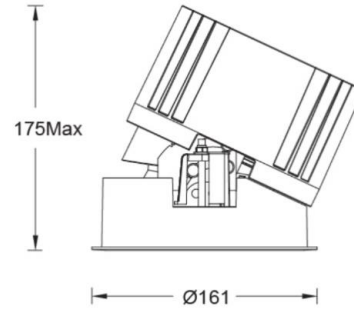

Line Drawing

Product Description

VOLTA II series LED round narrow recessed adjustable downlight, streamlined appearance, with precise lens and black mirror reflector design. It guarantees light output while still achieving the ultimate anti-glare effect, and the light source cavity is sealed to minimize the impact of humid environment on its performance. Free to remove and replace the reflector or optical accessories, greatly improving the convenience of the site. Mainly suitable for hotel and commercial indoor places.

Product Features

- **Body Material :** Aluminum alloy die-casting
- **Optical System:** Lens+ Reflector
- **Finish :** Electricity powder coating
- **Adjustable Angle:** Vertical 0-25°
- **Accessories:** As attached
- **Certification:** CCC
- **IP Rating:** IP20 (light source cavity IP44)
- **Insulation Level:** Class II
- **Operating Temperature:** -20°C~40°C

Product Specifications

- **Cut-out:** Ø150mm
- **Ceiling Thickness:** 1mm~30mm
- **Shielding Angle:** 30°
- **LED Type:** COB
- **Source Lm:** 4500lm
- **LED Lifetime:** >50000h-L70 /B10-Ta25°C(LM-80/TM-21)
- **CCT/CRI:** 2700K~6000K Tunable, CRI≥90
- **Input:** 220V AC / 50Hz
- **Dimming:** DALI(must be matched with the project site system in advance)
- **Net Weight:** 1.7Kg without packing

Order model

Model	Size	Trim	LED	Driver	Beam	CCT	Reflector	Finish
ADDT Downlight T series	6 6"	1 Round Trim	LM43 COB 43W	N No Driver A DALI	1 18°	CC 2700K~6000K (Tunable)	B Black S Specular	WT White BK Black
					2 28°			
					3 38°			
					4 48°			
					5 50°			

Example: ADDT61-LM43A2CCSWT

wacarchitectural.com | WAC Architectural, a WAC GROUP brand.

WAC GROUP Headquarters
44 Harbor Park Drive
Port Washington, NY 11050

25 June 2026 | P .5 of 6

WAC GROUP

WAC Group retains the right to modify the design of our products at any time as part of the company's continuous improvement program.