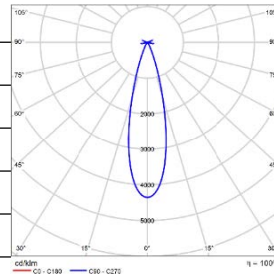

Attention: At most one optical accessory can be added, and it is not included in the factory. It needs to be ordered separately.

LIGHT DISTRIBUTION@3000K LUMINAIRE DATA

MODEL :	ADDT41-LM18A1CCSWT
ANGLE :	18°
POWER :	21W
LUMENS:	1349lm
CBCP:	9081cd
EFFICACY:	64lm/W