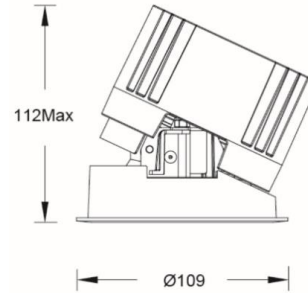

Line Drawing

Product Description

VOLTA series LED round narrow recessed downlight, streamlined appearance, with precise lens and black mirror reflector design. It guarantees light output while still achieving the ultimate anti-glare effect, and the light source cavity is sealed to minimize the impact of humid environment on its performance. Free to remove and replace the reflector or optical accessories, greatly improving the convenience of the site. Mainly suitable for hotel and commercial indoor places.

Product Features

- **Body Material :** Aluminum alloy die-casting
- **Optical System:** Lens+ Reflector
- **Finish :** Electricity powder coating
- **Adjustable Angle:** Vertical 0-25°
- **Accessories:** As attached
- **Certification:** CCC
- **IP Rating:** IP20 (light source cavity IP44)
- **Insulation Level:** Class II
- **Operating Temperature:** -20°C~40°C

Product Specifications

- **Cut-out:** Ø100mm
- **Ceiling Thickness:** 1mm~20mm
- **Shielding Angle:** 30°
- **LED Type:** COB
- **Source Lm:** 2000lm
- **LED Lifetime:** >50000h-L70 /B10-Ta25°C(LM-80/TM-21)
- **CCT/CRI:** 2700K~6000K Tunable, CRI≥90
- **Input:** 220V AC / 50Hz
- **Dimming:** DALI(must be matched with the project site system in advance)
- **Net Weight:** 0.6Kg without packing

Order model

Model	Size	Trim	LED	Driver	Beam	CCT	Reflector	Finish
ADDT Downlight T series	4 4"	1 Round Trim	LM18 COB 18W	N No Driver	1 18°	CC 2700K~6000K (Tunable)	B Black S Specular	WT White BK Black
				A DALI	2 28°			
					3 38°			
					5 50°			

Example: ADDT41-LM18A2CCSWT

wacarchitectural.com | WAC Architectural, a WAC GROUP brand.

WAC GROUP Headquarters
44 Harbor Park Drive
Port Washington, NY 11050

25 June 2026 | P .1 of 6

WAC GROUP

WAC Group retains the right to modify the design of our products at any time as part of the company's continuous improvement program.