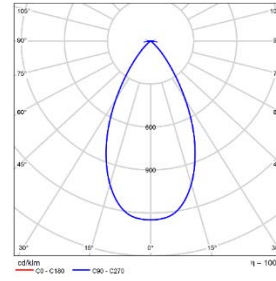

Attention: At most one optical accessory can be added, and it is not included in the factory. It needs to be ordered separately.

LIGHT DISTRIBUTION@3000K LUMINAIRE DATA

MODEL:	ADDT61-LM43A1CCSWT
ANGLE:	18°
POWER:	47W
LUMENS:	3254lm
CBCP:	20859cd
EFFICACY:	65lm/W

MODEL:	ADDT61-LM43A2CCSWT
ANGLE:	28°
POWER:	47W
LUMENS:	3271lm
CBCP:	14257cd
EFFICACY:	70lm/W

MODEL:	ADDT61-LM43A3CCSWT
ANGLE:	38°
POWER:	47W
LUMENS:	3367lm
CBCP:	7111cd
EFFICACY:	72lm/W

MODEL:	ADDT61-LM43A5CCSWT
ANGLE:	50°
POWER:	47W
LUMENS:	3249lm
CBCP:	4052cd
EFFICACY:	69lm/W