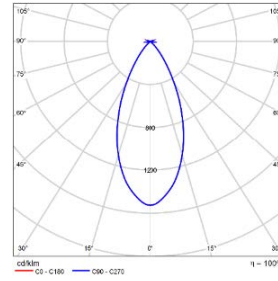

Attention: At most one optical accessory can be added, and it is not included in the factory. It needs to be ordered separately.

LIGHT DISTRIBUTION@3000K LUMINAIRE DATA

MODEL: ADDT51-LM25A1CCSWT
ANGLE: 18°
POWER: 28W
LUMENS: 2094lm
CBCP: 14632cd
EFFICACY: 75lm/W

MODEL: ADDT51-LM25A2CCSWT
ANGLE: 28°
POWER: 28W
LUMENS: 1967lm
CBCP: 8073cd
EFFICACY: 70lm/W

MODEL: ADDT51-LM25A3CCSWT
ANGLE: 38°
POWER: 28W
LUMENS: 2142lm
CBCP: 4668cd
EFFICACY: 77lm/W

MODEL: ADDT51-LM25A5CCSWT
ANGLE: 50°
POWER: 28W
LUMENS: 1830lm
CBCP: 2794cd
EFFICACY: 65lm/W