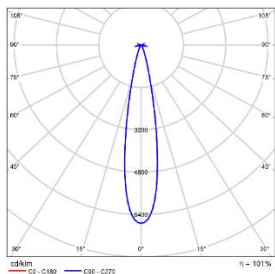

Attention: At most one optical accessory can be added, and it is not included in the factory. It needs to be ordered separately.

LIGHT DISTRIBUTION@3000K LUMINAIRE DATA

MODEL :	ADDT41-LM18A1CCSWT
ANGLE :	18°
POWER :	21W
LUMENS:	1349lm
CBCP:	9081cd
EFFICACY:	64lm/W