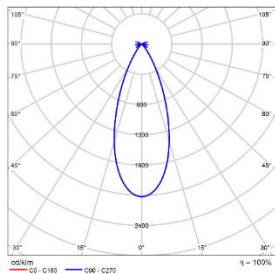

Attention: At most one optical accessory can be added, and it is not included in the factory. It needs to be ordered separately.

LIGHT DISTRIBUTION@3000K LUMINAIRE DATA

MODEL :	ADDT41-LM18A1CCSWT
ANGLE :	18°
POWER :	21W
LUMENS:	1349lm
CBCP:	9081cd
EFFICACY:	64lm/W

MODEL :	ADDT41-LM18A2CCSWT
ANGLE :	28°
POWER :	21W
LUMENS:	1384lm
CBCP:	6025cd
EFFICACY:	66lm/W

MODEL :	ADDT41-LM18A3CCSWT
ANGLE :	38°
POWER :	21W
LUMENS:	1421lm
CBCP:	2871cd
EFFICACY:	68lm/W

MODEL :	ADDT41-LM18A5CCSWT
ANGLE :	50°
POWER :	21W
LUMENS:	1184lm
CBCP:	1558cd
EFFICACY:	56lm/W