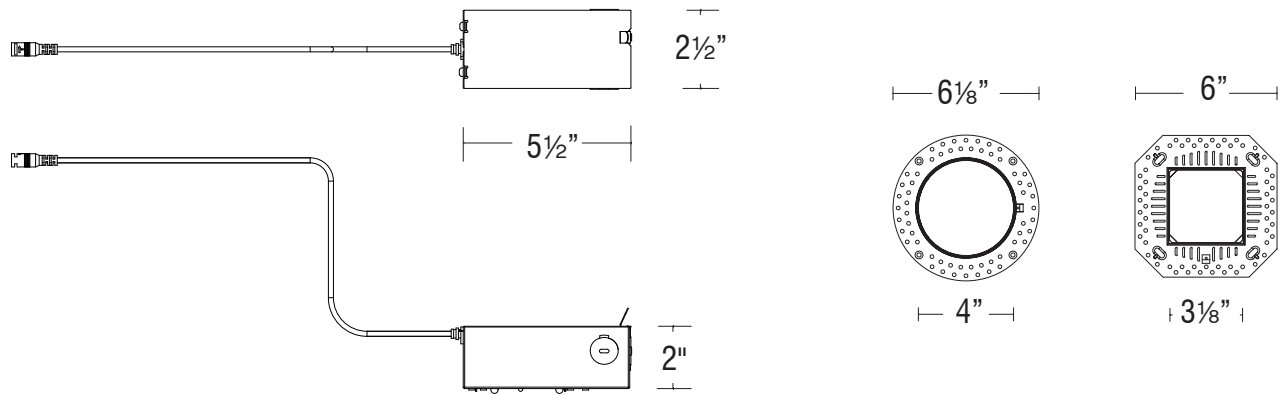

FQ

4" Trim Remodel Housing

R4FBRT | R4FBR2T

Fixture Type: _____
 Project: _____
 Catalog#: _____
 Location: _____

LINE DRAWING

PRODUCT DESCRIPTION

The FQ Recessed series offers a complete line of high performance LED luminaires that provide outstanding functionality and quality. The FQ series features superlative glare control with 30° shielding, 45° vertical tilting, and uniform floor-to-ceiling wall washing. Multiple power level options and a full line of round and square, trimmed and trimless luminaires offer versatile solutions for various lighting applications. Easy to order, install, and service.

SPECIFICATIONS

Mounting: Ceiling cut out (Round): Ø 4 3/4" ○
 Ceiling cut out (Square): 4 3/4" x 4 3/4" □
 Accommodates 1/2" - 1" ceiling thickness

Construction: 20 gauge galvanized sheet with die-cast spackle flange included

Input: Universal 120-277V AC, 50/60 Hz

Dimming: ELV, TRIAC, 0-10V: 100 - 1%

Standards: ETL & cETL

Warranty: 5 year WAC Lighting guaranteed warranty

ORDERING INFORMATION - HOUSINGS

Model	Power	Rating
R4FRRL Round Trimless	1	13W Non-IC
	2	19W Non-IC
	3	25W Non-IC
	4	28W Non-IC
R4FSRL Square Trimless	1	13W Non-IC
	2	19W Non-IC
	3	25W Non-IC
	4	26W Non-IC