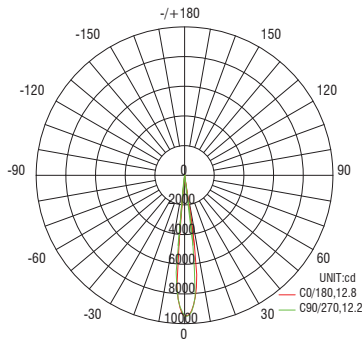

Polar Candela Distribution Charts

Samples shown with a 24W fixture set to 3000K.

Adjustable

Minimum Zoom - 13°

Maximum Zoom - 35°

Unified Glare Rating (UGR) Table

General performance of fixtures at 3000K and 90 CRI.

Round Fixture	Angle	UGR Range
Minimum Zoom	13°	≤ 0
Maximum Zoom	35°	≤ 0
Fixed	50°	≤ 0