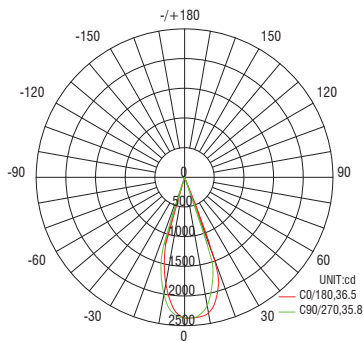

Polar Candela Distribution Charts

Samples shown with a 24W fixture set to 3000K.

Adjustable

Minimum Zoom - 13°

Maximum Zoom - 35°

Unified Glare Rating (UGR) Table

General performance of fixtures at 3000K and 90 CRI.

Round Fixture	Angle	UGR Range
Minimum Zoom	13°	≤ 0
Maximum Zoom	35°	≤ 0
Fixed	50°	≤ 0