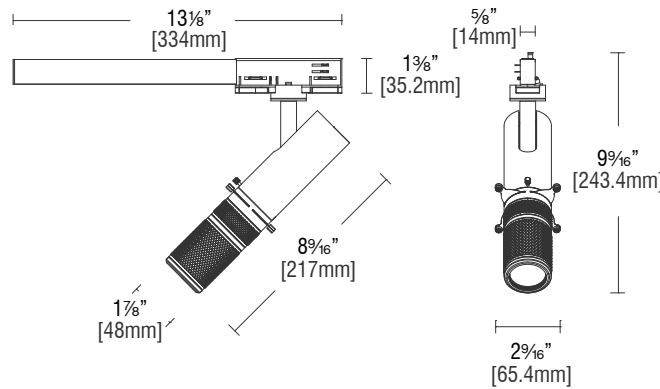

PRODUCT DESCRIPTION

The sleek, stylish luminaire projects a square, rectangular or circular area of light with crisp lines to frame or highlight art objects, providing maximum visual impact. Like a quality camera lens, the innovative projector contains adjustable lenses as well as shims to frame a sharp accenting light the width and length of the object. It can zoom in for a closeup or zoom out to frame larger pieces of art.

SPECIFICATIONS

Construction:	Die-cast aluminum with optical glass lenses
Mounting:	Track mounted; ceiling or wall mounted
Light Source:	Integrated LED, High output 3-step Mac Adam Ellipse Rated life of 50,000 hours at L70
Input:	Universal 120-277V AC, 50/60 Hz
Power:	24W
Dimming:	ELV, TRIAC (120V only): 100 - 5%
Maximum Delivered Intensity:	Up to 9,650 cd (4000K)
Maximum Delivered Output:	Up to 650 lm (4000K)
Operating Temperature:	-4°F to 104°F (-20°C to 40°C)
Standards:	ETL & cETL Damp location listed
Warranty:	5 year WAC Lighting guaranteed warranty

FINISHES

Model	Color Temp	Lumens	CBCP	CRI	
WTK-1224 WHK-1224 MO-1224 <small>Ø2 9/16" Ø65mm</small>	927	13°	620	9,059	90
		35°	620	2,257	
	930	13°	653	9,536	
		35°	653	2,376	
	935	13°	685	10,012	
		35°	685	2,495	
	940	13°	705	10,298	
		35°	705	2,566	