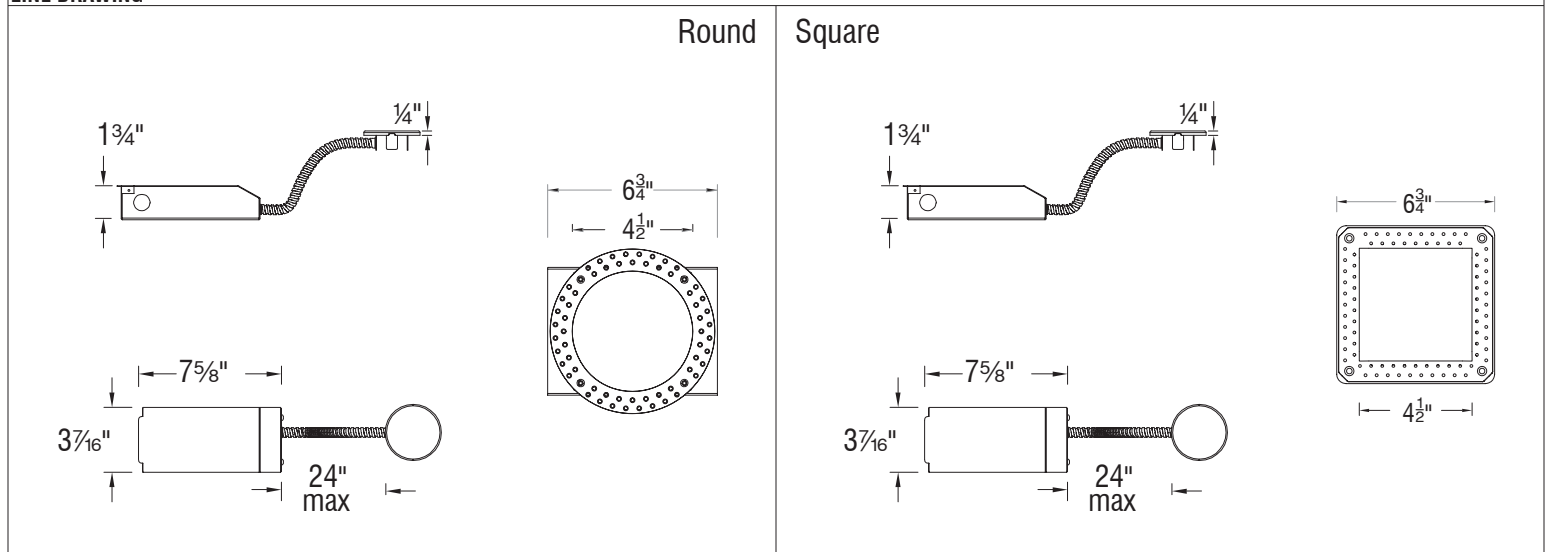

### Static White - 4.5" Trimless Remodel Housings

R4RRL | R4SRL

Fixture Type: \_\_\_\_\_

Project: \_\_\_\_\_

Catalog#: \_\_\_\_\_

Location: \_\_\_\_\_

#### LINE DRAWING

#### SPECIFICATIONS

<b>Mounting:</b>	Accommodates 1/2" - 1" ceiling thickness Ceiling cut out (Round): Ø 5 1/8" ○ Ceiling cut out (Square): 5 1/8" x 5 1/8" □
<b>Input:</b>	Universal 120-277V AC, 50/60 Hz
<b>Dimming:</b>	0-10V: 100-0% Electronic Low Voltage (ELV): 100-5%
<b>Standards:</b>	ETL & cETL
<b>Warranty:</b>	5 year WAC Lighting guaranteed warranty