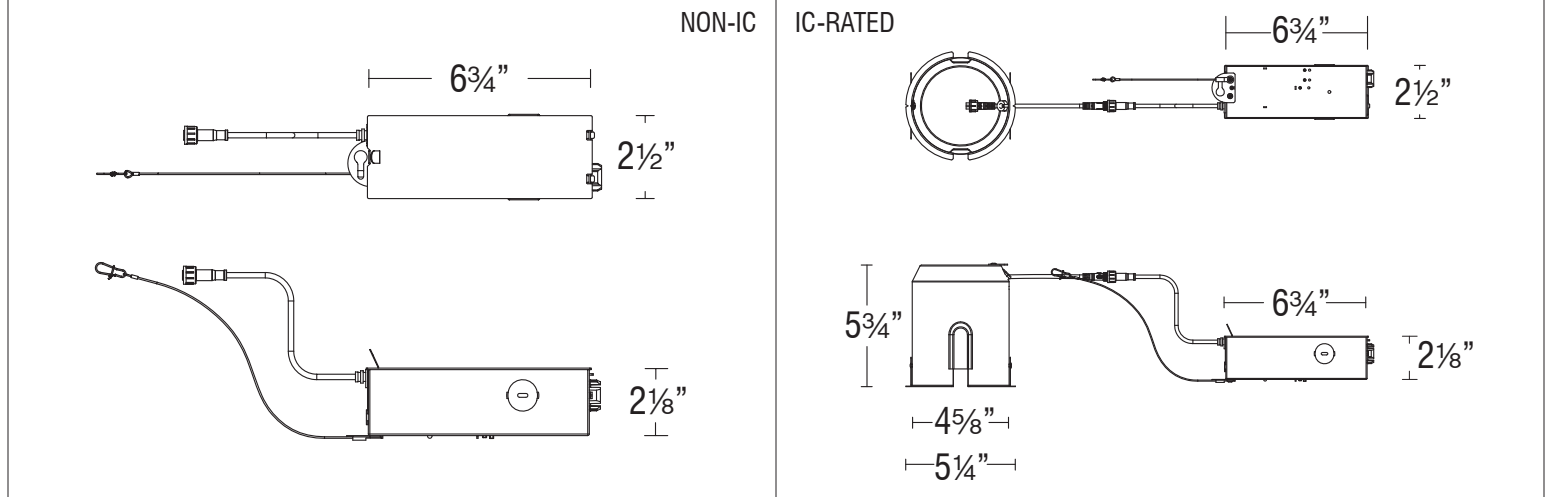

FQ Tunable White 4" Trim Remodel Housing

R4FBRT-TW | R4FBR2T-TW

Fixture Type: _____
 Project: _____
 Catalog#: _____
 Location: _____

LINE DRAWING

PRODUCT DESCRIPTION
 FQ (Function + Quality) Experience simplicity and versatility with FQ 2" recessed luminaires. The fixtures merge modern design with world-class performance to achieve the ultimate in function and flexibility. Enjoy the benefits of two fixtures in one with Tunable White 1800-4000K and Dim-to-Warm 3000K-1800K features built into each luminaire, allowing you to customize the best light to illuminate dining areas, great rooms, primary bedrooms, kitchens, and baths on the fly. Deep regressed light sources deliver a glare-free, quiet ceiling aesthetic for a clean architectural look while providing a robust output from a diminutive source.

SPECIFICATIONS

Mounting: Ceiling cut out (Round): Ø 4 3/4" ○
 Ceiling cut out (Square): 4 3/4" x 4 3/4" □
 Accommodates 1/2" - 1 1/4" ceiling thickness

Input: Universal 120-277V AC, 50/60 Hz

Dimming: 2 Channel 0-10V: 100-0.1%
 2 Channel DMX512-A with RDM: 100-0.1%

Standards: ETL & cETL

Warranty: 5 year WAC Lighting guaranteed warranty

TRIM STYLES

○ Round: R □ Square: S

ORDERING INFORMATION - HOUSINGS

Model	Power	Rating
R4FBRT-TW (Round & Square Trim)	1	14W Non-IC
	2	19W Non-IC
	3	26W Non-IC
R4FBR2T-TW (Round & Square Trim)	1	14W IC