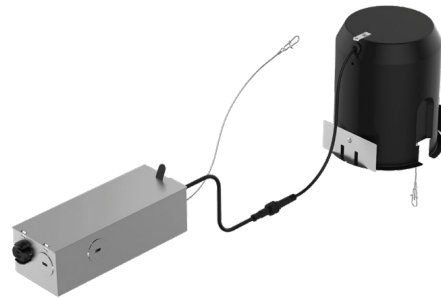

FQ Tunable White 4" Trim Remodel Housing

R4FBRT-TW | R4FBR2T-TW

Fixture Type: _____
 Project: _____
 Catalog#: _____
 Location: _____

LINE DRAWING

PRODUCT DESCRIPTION
 FQ (Function + Quality) Experience simplicity and versatility with FQ 2" recessed luminaires. The fixtures merge modern design with world-class performance to achieve the ultimate in function and flexibility. Enjoy the benefits of two fixtures in one with Tunable White 1800-4000K and Dim-to-Warm 3000K-1800K features built into each luminaire, allowing you to customize the best light to illuminate dining areas, great rooms, primary bedrooms, kitchens, and baths on the fly. Deep regressed light sources deliver a glare-free, quiet ceiling aesthetic for a clean architectural look while providing a robust output from a diminutive source.

SPECIFICATIONS

Mounting: Ceiling cut out (Round): Ø 4 3/4" ○
 Ceiling cut out (Square): 4 3/4" x 4 3/4" □
 Accommodates 1/2" - 1 1/4" ceiling thickness

Input: Universal 120-277V AC, 50/60 Hz

Dimming: 2 Channel 0-10V: 100-0.1%
 2 Channel DMX512-A with RDM: 100-0.1%

Standards: ETL & cETL

Warranty: 5 year WAC Lighting guaranteed warranty

TRIM STYLES

○ Round: R □ Square: S

ORDERING INFORMATION - HOUSINGS

Model	Power	Rating
R4FBRT-TW (Round & Square Trim)	1	14W Non-IC
	2	19W Non-IC
	3	26W Non-IC
R4FBR2T-TW (Round & Square Trim)	1	14W IC