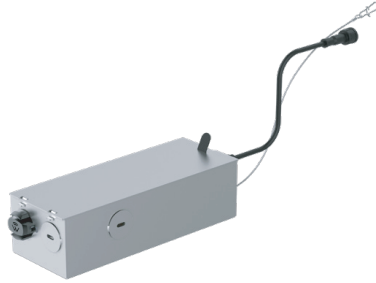

FQ Tunable White 4" Trim Remodel Housing

R4FBRT-TW | R4FBR2T-TW

Fixture Type: _____
 Project: _____
 Catalog#: _____
 Location: _____

LINE DRAWING

PRODUCT DESCRIPTION
 FQ (Function + Quality) Experience simplicity and versatility with FQ 2" recessed luminaires. The fixtures merge modern design with world-class performance to achieve the ultimate in function and flexibility. Enjoy the benefits of two fixtures in one with Tunable White 1800-4000K and Dim-to-Warm 3000K-1800K features built into each luminaire, allowing you to customize the best light to illuminate dining areas, great rooms, primary bedrooms, kitchens, and baths on the fly. Deep regressed light sources deliver a glare-free, quiet ceiling aesthetic for a clean architectural look while providing a robust output from a diminutive source.

SPECIFICATIONS

Mounting: Ceiling cut out (Round): Ø 4 3/4" ○
 Ceiling cut out (Square): 4 3/4" x 4 3/4" □
 Accommodates 1/2" - 1 1/4" ceiling thickness

Input: Universal 120-277V AC, 50/60 Hz

Dimming: 2 Channel 0-10V: 100-0.1%
 2 Channel DMX512-A with RDM: 100-0.1%

Standards: ETL & cETL

Warranty: 5 year WAC Lighting guaranteed warranty

TRIM STYLES

○ Round: R □ Square: S

ORDERING INFORMATION - HOUSINGS

Model	Power	Rating
R4FBRT-TW (Round & Square Trim)	1	14W Non-IC
	2	19W Non-IC
	3	26W Non-IC
R4FBR2T-TW (Round & Square Trim)	1	14W IC