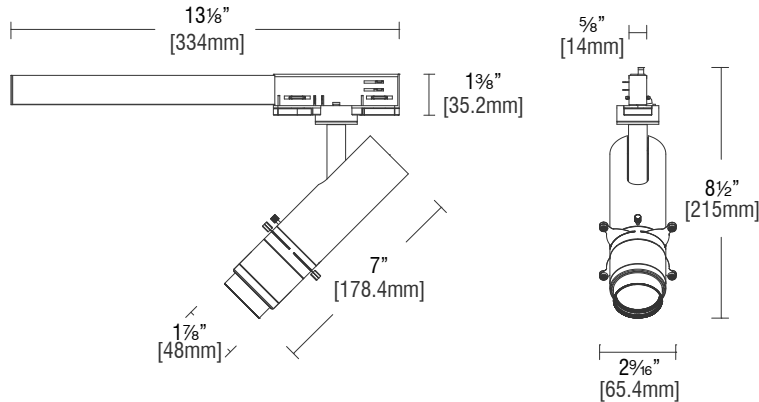

PRODUCT DESCRIPTION

The sleek, stylish luminaire projects a square, rectangular or circular area of light with crisp lines to frame or highlight art objects, providing maximum visual impact. Like a quality camera lens, the innovative projector contains adjustable lenses as well as shims to frame a sharp accenting light the width and length of the object. It can zoom in for a closeup or zoom out to frame larger pieces of art.

SPECIFICATIONS

Construction:	Die-cast aluminum with optical glass lenses
Mounting:	Track mounted; ceiling or wall mounted
Light Source:	Integrated LED, High output 3-step Mac Adam Ellipse Rated life of 50,000 hours at L70
Input:	Universal 120-277V AC, 50/60 Hz
Power:	24W
Dimming:	ELV, TRIAC (120V only): 100 - 5%
Maximum Delivered Intensity:	Up to 1,565 cd (4000K)
Maximum Delivered Output:	Up to 905 lm (4000K)
Operating Temperature:	-4°F to 104°F (-20°C to 40°C)
Standards:	ETL & cETL Damp location listed
Warranty:	5 year WAC Lighting guaranteed warranty

FINISHES

Model	Color Temp		Lumens	CBCP	CRI
WTK-1224F WHK-122F MO-1224F Ø2 9/16" Ø65mm	927	50°	873	1,448	90
	930	50°	920	1,525	
	935	50°	965	1,601	
	940	50°	992	1,647	

Stealth Framing Projector

Large - Fixed