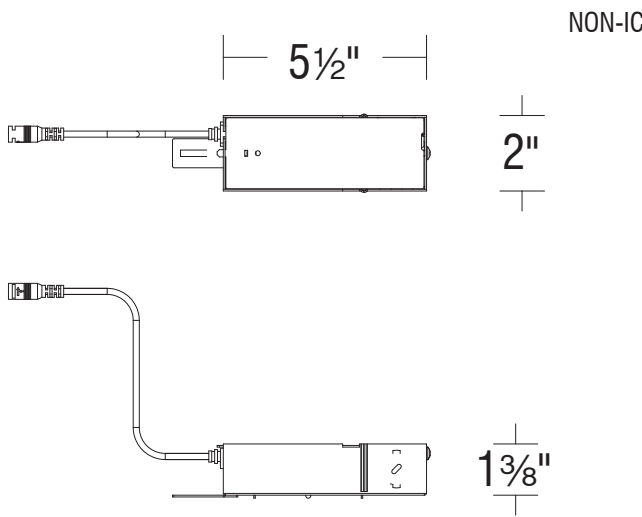

FQ

2" Trimmed Remodel Housing

R2FBRT | R2FBR2T

Fixture Type: _____

Project: _____

Catalog#: _____

Location: _____

LINE DRAWING

PRODUCT DESCRIPTION

The FQ Recessed series offers a complete line of high performance LED luminaires that provide outstanding functionality and quality. The FQ series features superlative glare control with 30° shielding, 35° vertical tilting, and uniform floor-to-ceiling wall washing. Multiple power level options and a full line of round and square, trimmed and trimless luminaires offer versatile solutions for various lighting applications. Easy to order, install, and service.

SPECIFICATIONS

- Construction:** 20 gauge galvanized sheet with die-cast spackle flange included
- Mounting:** Ceiling cut out (Round): $\varnothing 3\frac{1}{2}"$
Ceiling cut out (Square): $3\frac{1}{2}" \times 3\frac{1}{2}"$ □
Accommodates 1/2" - 1" ceiling thickness
- Input:** Universal 120-277V AC, 50/60 Hz
- Dimming:** ELV, TRIAC, 0-10V: 100 - 1%
- Standards:** ETL & cETL
- Warranty:** 5 year WAC Lighting guaranteed warranty

FQ

2" Trimmed Remodel Housing

R2FBRT | R2FBR2T

Fixture Type: _____

Project: _____

Catalog#: _____

Location: _____

ORDERING INFORMATION