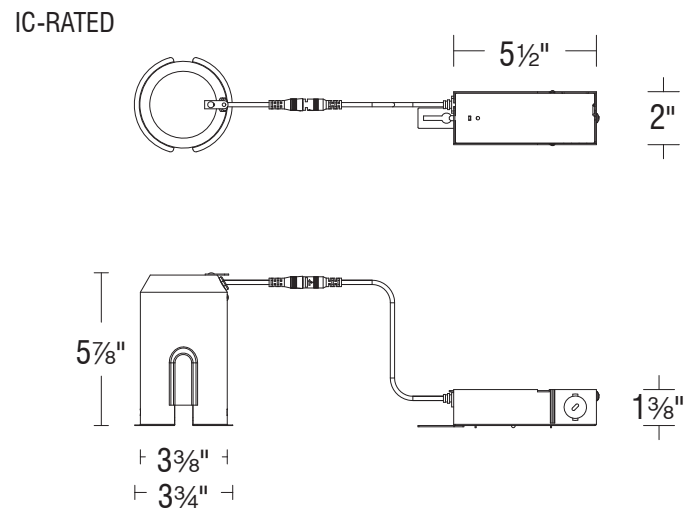

FQ

2" Trimmed Remodel Housing

R2FBRT | R2FBR2T

Fixture Type: _____

Project: _____

Catalog#: _____

Location: _____

LINE DRAWING

PRODUCT DESCRIPTION

The FQ Recessed series offers a complete line of high performance LED luminaires that provide outstanding functionality and quality. The FQ series features superlative glare control with 30° shielding, 35° vertical tilting, and uniform floor-to-ceiling wall washing. Multiple power level options and a full line of round and square, trimmed and trimless luminaires offer versatile solutions for various lighting applications. Easy to order, install, and service.

SPECIFICATIONS

- Construction:** 20 gauge galvanized sheet with die-cast spackle flange included
- Mounting:** Ceiling cut out (Round): $\varnothing 3\frac{1}{2}"$
Ceiling cut out (Square): $3\frac{1}{2}" \times 3\frac{1}{2}"$ □
Accommodates 1/2" - 1" ceiling thickness
- Input:** Universal 120-277V AC, 50/60 Hz
- Dimming:** ELV, TRIAC, 0-10V: 100 - 1%
- Standards:** ETL & cETL
- Warranty:** 5 year WAC Lighting guaranteed warranty

FQ

2" Trimmed Remodel Housing

R2FBRT | R2FBR2T

Fixture Type: _____

Project: _____

Catalog#: _____

Location: _____

ORDERING INFORMATION