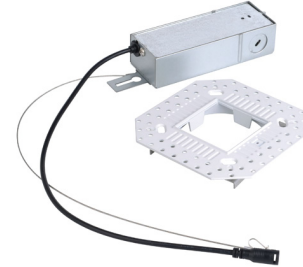

FQ

2" Trimless Remodel Housing

R2FRRL | R2FSRL

Fixture Type: _____

Project: _____

Catalog#: _____

Location: _____

LINE DRAWING

PRODUCT DESCRIPTION

The FQ Recessed series offers a complete line of high performance LED luminaires that provide outstanding functionality and quality. The FQ series features superlative glare control with 30° shielding, 35° vertical tilting, and uniform floor-to-ceiling wall washing. Multiple power level options and a full line of round and square, trimmed and trimless luminaires offer versatile solutions for various lighting applications. Easy to order, install, and service.

SPECIFICATIONS

Construction: 20 gauge galvanized sheet with die-cast spackle flange included

Mounting: Ceiling cut out (Round): $\varnothing 3\frac{5}{8}"$ ○
 Ceiling cut out (Square): $3\frac{5}{8}" \times 3\frac{5}{8}"$ □
 Accommodates 1/2" - 1" ceiling thickness