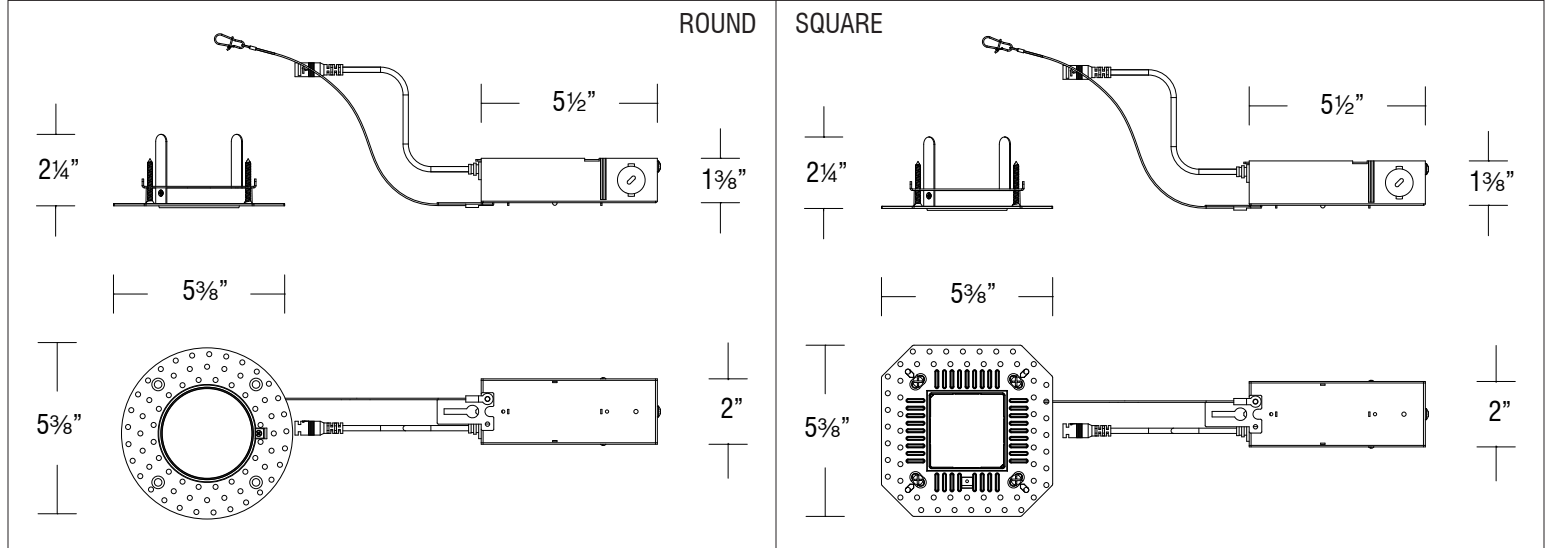

FQ

2" Trimless Remodel Housing

R2FRRL | R2FSRL

Fixture Type: _____

Project: _____

Catalog#: _____

Location: _____

LINE DRAWING

PRODUCT DESCRIPTION

The FQ Recessed series offers a complete line of high performance LED luminaires that provide outstanding functionality and quality. The FQ series features superlative glare control with 30° shielding, 35° vertical tilting, and uniform floor-to-ceiling wall washing. Multiple power level options and a full line of round and square, trimmed and trimless luminaires offer versatile solutions for various lighting applications. Easy to order, install, and service.

SPECIFICATIONS

Construction: 20 gauge galvanized sheet with die-cast spackle flange included

Mounting: Ceiling cut out (Round): $\varnothing 3\frac{5}{8}"$ ○
 Ceiling cut out (Square): $3\frac{5}{8}" \times 3\frac{5}{8}"$ □
 Accommodates 1/2" - 1" ceiling thickness

Input: Universal 120-277V AC, 50/60 Hz

Dimming: ELV, TRIAC, 0-10V: 100 - 1%

Standards: ETL & cETL

Warranty: 5 year WAC Lighting guaranteed warranty

FQ

2" Trimless Remodel Housing

R2FRRL | R2FSRL

Fixture Type: _____