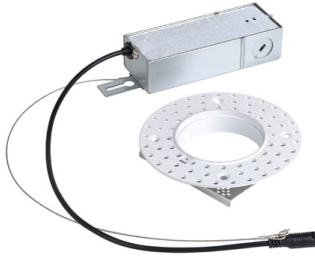

FQ

2" Trimless Remodel Housing

R2FRRL | R2FSRL

Fixture Type: _____

Project: _____

Catalog#: _____

Location: _____

LINE DRAWING

PRODUCT DESCRIPTION

The FQ Recessed series offers a complete line of high performance LED luminaires that provide outstanding functionality and quality. The FQ series features superlative glare control with 30° shielding, 35° vertical tilting, and uniform floor-to-ceiling wall washing. Multiple power level options and a full line of round and square, trimmed and trimless luminaires offer versatile solutions for various lighting applications. Easy to order, install, and service.

SPECIFICATIONS

Construction: 20 gauge galvanized sheet with die-cast spackle flange included

Mounting: Ceiling cut out (Round): $\varnothing 3\frac{5}{8}"$ ○
 Ceiling cut out (Square): $3\frac{5}{8}" \times 3\frac{5}{8}"$ □
 Accommodates 1/2" - 1" ceiling thickness