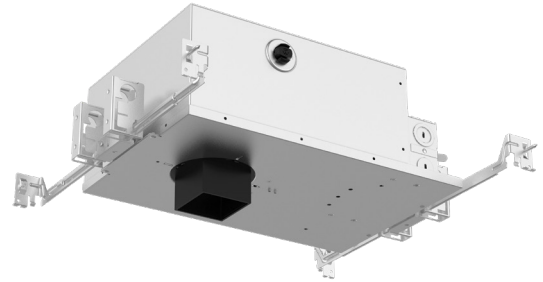

### 2" Millwork New Construction Housing

R2FRNM-A,B-TWX | R2FRNM-A,B-TWZ | R2FSNM-A,B-TWX | R2FSNM-A,B-TWZ

Fixture Type: \_\_\_\_\_  
 Project: \_\_\_\_\_  
 Catalog#: \_\_\_\_\_  
 Location: \_\_\_\_\_

#### LINE DRAWING

<p>R2FRNM-A A: 0.8" Collar Depth</p>	<p>R2FSNM-A A: 0.8" Collar Depth</p>
<p>R2FRNM-B B: 1.5" Collar Depth</p>	<p>R2FSNM-B B: 1.5" Collar Depth</p>

#### PRODUCT DESCRIPTION

The FQ Recessed series offers a complete line of high performance LED luminaires that provide outstanding functionality and quality. The FQ series features superlative glare control with 30° shielding, 35° vertical tilting, and uniform floor-to-ceiling wall washing. Multiple power level options and a full line of round and square, trimmed and trimless luminaires offer versatile solutions for various lighting applications. Easy to order, install, and service.

#### SPECIFICATIONS

<b>Mounting:</b>	New construction housings include universal mounting brackets and hanger bars Ceiling cut out (Round): $\varnothing 3\frac{1}{8}"$ Ceiling cut out (Square): $2\frac{9}{16}" \times 2\frac{9}{16}"$ Accommodates $\frac{1}{2}" - 1"$ ceiling thickness
<b>Input:</b>	Universal 120-277V AC, 50/60 Hz
<b>Dimming:</b>	DMX512-A, 0-10V
<b>Standards:</b>	ETL & cETL, IC-rated, Airtight
<b>Warranty:</b>	5 year WAC Lighting guaranteed warranty