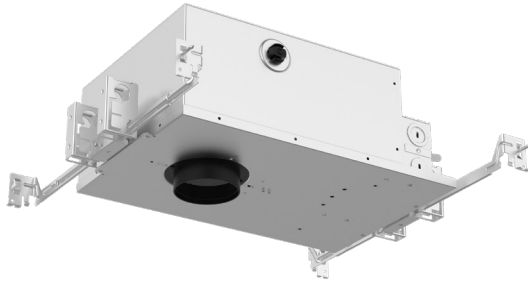

#### LINE DRAWING

<p>R2FRNM-A A: 0.8" Collar Depth</p>	<p>R2FSNM-A A: 0.8" Collar Depth</p>
<p>R2FRNM-B B: 1.5" Collar Depth</p>	<p>R2FSNM-B B: 1.5" Collar Depth</p>

#### PRODUCT DESCRIPTION

The FQ Recessed series offers a complete line of high performance LED luminaires that provide outstanding functionality and quality. The FQ series features superlative glare control with 30° shielding, 35° vertical tilting, and uniform floor-to-ceiling wall washing. Multiple power level options and a full line of round and square, trimmed and trimless luminaires offer versatile solutions for various lighting applications. Easy to order, install, and service.

#### SPECIFICATIONS

<b>Mounting:</b>	New construction housings include universal mounting brackets and hanger bars Ceiling cut out (Round): $\varnothing 3\frac{1}{8}"$ Ceiling cut out (Square): $2\frac{9}{16}" \times 2\frac{9}{16}"$ Accommodates $\frac{1}{2}" - 1"$ ceiling thickness
<b>Input:</b>	Universal 120-277V AC, 50/60 Hz
<b>Dimming:</b>	DMX512-A, 0-10V
<b>Standards:</b>	ETL & cETL, IC-rated, Airtight
<b>Warranty:</b>	5 year WAC Lighting guaranteed warranty