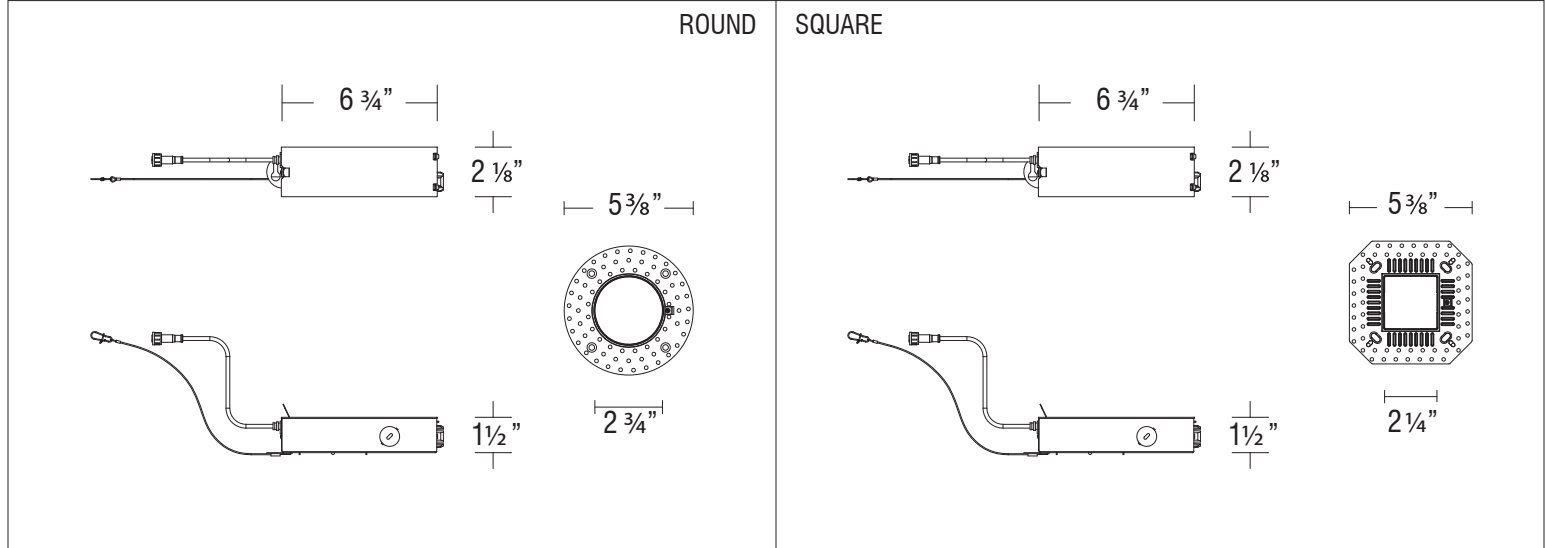

FQ Tunable White

2" Trimless Remodel Housing

R2FRRL-TW | R2FSRL-TW

Fixture Type: _____
 Project: _____
 Catalog#: _____
 Location: _____

LINE DRAWING

PRODUCT DESCRIPTION

FQ (Function + Quality) Experience simplicity and versatility with FQ 2" recessed luminaires. The fixtures merge modern design with world-class performance to achieve the ultimate in function and flexibility. Enjoy the benefits of two fixtures in one with Tunable White 1800-4000K and Dim-to-Warm 3000K-1800K features built into each luminaire, allowing you to customize the best light to illuminate dining areas, great rooms, primary bedrooms, kitchens, and baths on the fly. Deep regressed light sources deliver a glare-free, quiet ceiling aesthetic for a clean architectural look while providing a robust output from a diminutive source.

SPECIFICATIONS

Mounting: Ceiling cut out (Round): $\varnothing 3\frac{5}{8}"$
 Ceiling cut out (Square): $3\frac{3}{8}" \times 3\frac{3}{8}"$
 Accommodates 1/2" - 1 1/4" ceiling thickness

Input: Universal 120-277V AC, 50/60 Hz

Dimming: 2 Channel 0-10V: 100-0.1%
 2 Channel DMX512-A with RDM: 100-0.1%

Standards: ETL & cETL

Warranty: 5 year WAC Lighting guaranteed warranty

TRIM STYLES

FQ Tunable White

2" Trimless Remodel Housing

R2FRRL-TW | R2FSRL-TW