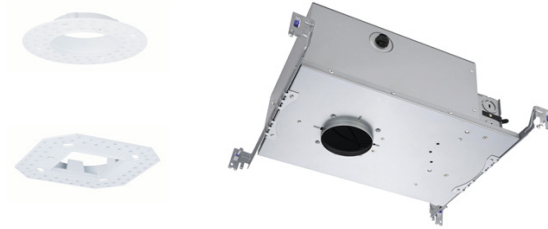

FQ Tunable White

2" New Construction Housing

R2FRRL-TW | R2FSRL-TW

Fixture Type: _____
 Project: _____
 Catalog#: _____
 Location: _____

LINE DRAWING

PRODUCT DESCRIPTION

FQ (Function + Quality) Experience simplicity and versatility with FQ 2" recessed luminaires. The fixtures merge modern design with world-class performance to achieve the ultimate in function and flexibility. Enjoy the benefits of two fixtures in one with Tunable White 1800-4000K and Dim-to-Warm 3000K-1800K features built into each luminaire, allowing you to customize the best light to illuminate dining areas, great rooms, primary bedrooms, kitchens, and baths on the fly. Deep regressed light sources deliver a glare-free, quiet ceiling aesthetic for a clean architectural look while providing a robust output from a diminutive source.

SPECIFICATIONS

- Mounting:** Universal mounting brackets and hanger bars
 Ceiling cut out (Round): $\varnothing 3\frac{1}{2}"$
 Ceiling cut out (Square): $3\frac{1}{2}" \times 3\frac{1}{2}"$
 Accommodates $\frac{1}{2}" - 1\frac{1}{4}"$ ceiling thickness
- Input:** Universal 120-277V AC, 50/60 Hz
- Dimming:** 2 Channel 0-10V: 100-0.1%
 2 Channel DMX512-A with RDM: 100-0.1%
- Standards:** ETL & cETL, Chicago Plenum, IC-rated, Airtight (see list)
- Warranty:** 5 year WAC Lighting guaranteed warranty

TRIM STYLES

Round: R

Square: S

FQ Tunable White
 2" New Construction Housing
 R2FBNT-TW | R2FRNL-TW | R2FSNL-TW

Fixture Type: _____
 Project: _____
 Catalog#: _____
 Location: _____

ORDERING INFORMATION

HOUSINGS				
	Model	Power		Rating
New Construction Trim - Airtight	R2FBNT-TW (Round & Square)	1	14W	IC
		2	18W	IC
New Construction Trimless - Airtight	R2FRNL-TW (Round) R2FSNL-TW (Square) Spackle frame included	1	14W	IC
		2	18W	IC