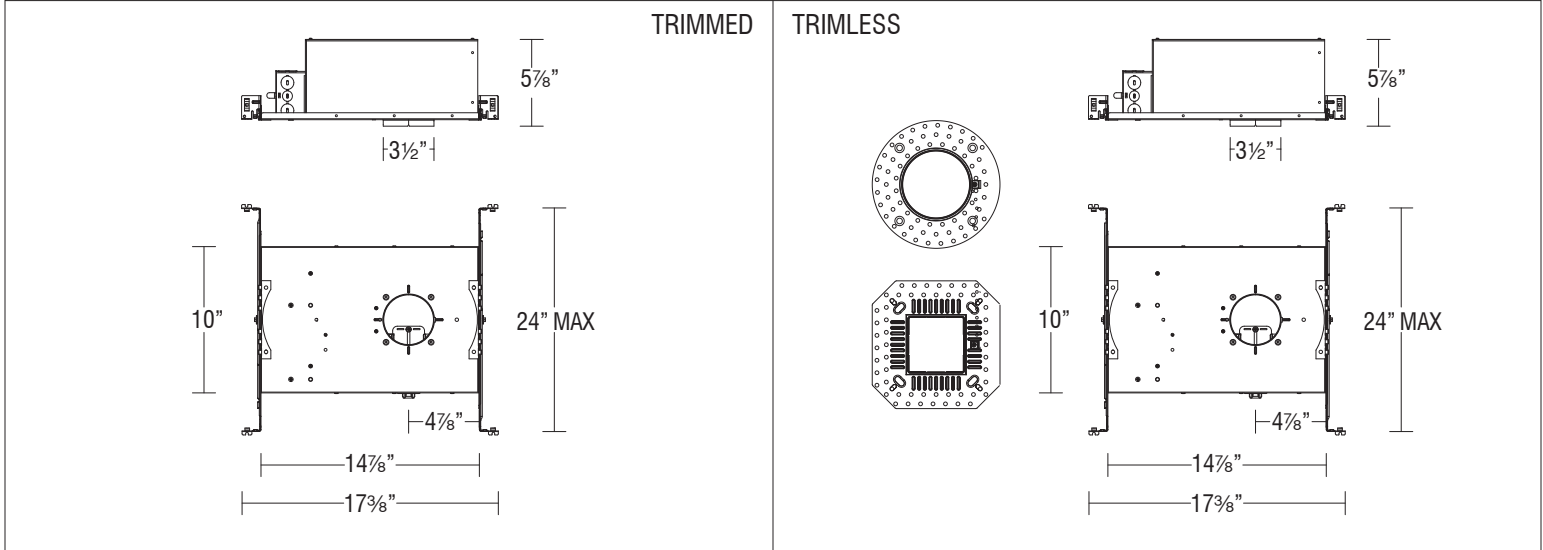

FQ Tunable White

2" New Construction Housing

R2FRRL-TW | R2FSRL-TW

Fixture Type: _____
 Project: _____
 Catalog#: _____
 Location: _____

LINE DRAWING

PRODUCT DESCRIPTION

FQ (Function + Quality) Experience simplicity and versatility with FQ 2" recessed luminaires. The fixtures merge modern design with world-class performance to achieve the ultimate in function and flexibility. Enjoy the benefits of two fixtures in one with Tunable White 1800-4000K and Dim-to-Warm 3000K-1800K features built into each luminaire, allowing you to customize the best light to illuminate dining areas, great rooms, primary bedrooms, kitchens, and baths on the fly. Deep regressed light sources deliver a glare-free, quiet ceiling aesthetic for a clean architectural look while providing a robust output from a diminutive source.

SPECIFICATIONS

- Mounting:** Universal mounting brackets and hanger bars
 Ceiling cut out (Round): $\varnothing 3\frac{1}{2}"$
 Ceiling cut out (Square): $3\frac{1}{2}" \times 3\frac{1}{2}"$
 Accommodates $\frac{1}{2}" - 1\frac{1}{4}"$ ceiling thickness
- Input:** Universal 120-277V AC, 50/60 Hz
- Dimming:** 2 Channel 0-10V: 100-0.1%
 2 Channel DMX512-A with RDM: 100-0.1%
- Standards:** ETL & cETL, Chicago Plenum, IC-rated, Airtight (see list)
- Warranty:** 5 year WAC Lighting guaranteed warranty

TRIM STYLES

Round: R

Square: S

FQ Tunable White
 2" New Construction Housing
 R2FBNT-TW | R2FRNL-TW | R2FSNL-TW

Fixture Type: _____
 Project: _____
 Catalog#: _____
 Location: _____

ORDERING INFORMATION

HOUSINGS				
	Model	Power		Rating
New Construction Trim - Airtight	R2FBNT-TW (Round & Square)	1	14W	IC
		2	18W	IC
New Construction Trimless - Airtight	R2FRNL-TW (Round) R2FSNL-TW (Square) Spackle frame included	1	14W	IC
		2	18W	IC