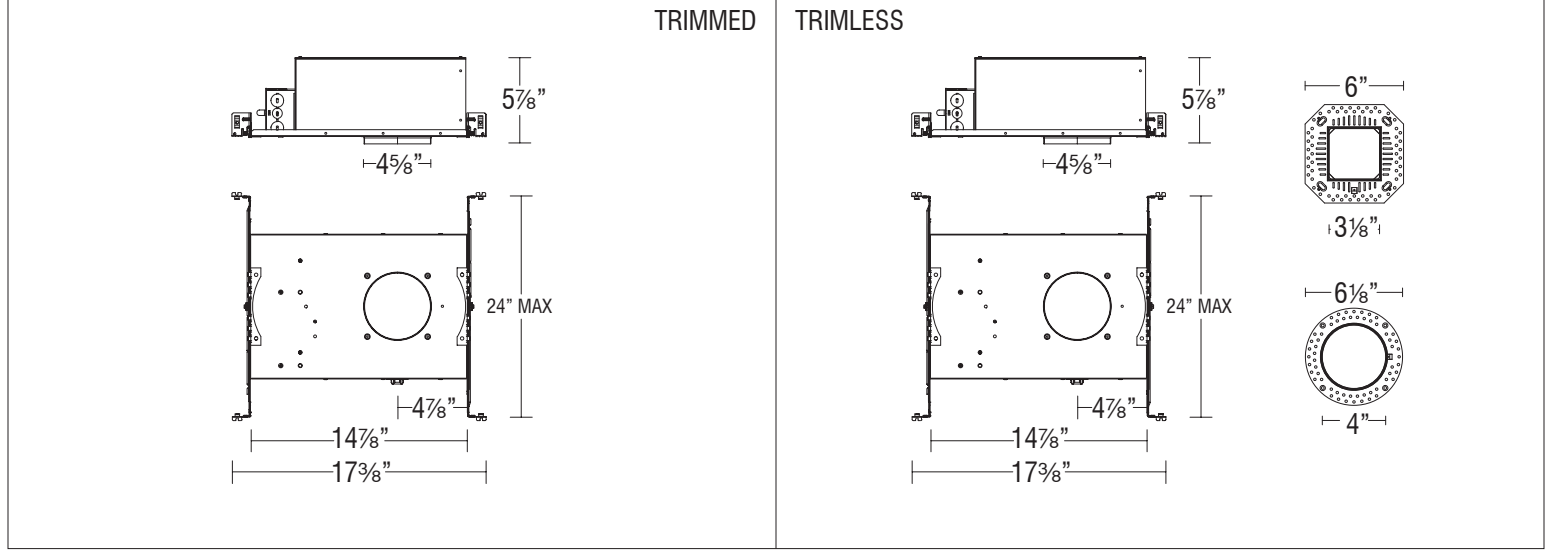

FQ Tunable White

4" New Construction Housing

R4FBNT-TW | R4FRNL-TW | R4FSNL-TW

Fixture Type: _____
 Project: _____
 Catalog#: _____
 Location: _____

LINE DRAWING

PRODUCT DESCRIPTION
 FQ (Function + Quality) Experience simplicity and versatility with FQ 2" recessed luminaires. The fixtures merge modern design with world-class performance to achieve the ultimate in function and flexibility. Enjoy the benefits of two fixtures in one with Tunable White 1800-4000K and Dim-to-Warm 3000K-1800K features built into each luminaire, allowing you to customize the best light to illuminate dining areas, great rooms, primary bedrooms, kitchens, and baths on the fly. Deep regressed light sources deliver a glare-free, quiet ceiling aesthetic for a clean architectural look while providing a robust output from a diminutive source.

SPECIFICATIONS

Mounting: Universal mounting brackets and hanger bars
 Ceiling cut out (Round): $\varnothing 4\frac{3}{4}"$
 Ceiling cut out (Square): $4\frac{3}{4}" \times 4\frac{3}{4}"$
 Accommodates $\frac{1}{2}" - 1\frac{1}{4}"$ ceiling thickness

FQ Tunable White
4" New Construction Housing
R4FBNT-TW | R4FRNL-TW | R4FSNL-TW

Fixture Type: _____
Project: _____
Catalog#: _____
Location: _____

ORDERING INFORMATION

HOUSINGS				
	Model	Power	Rating	
New Construction Trim - Airtight	R4FBNT-TW (Round & Square)	1 14W	IC	
		2 19W	IC	
		3 26W	IC	
New Construction Trimless - Airtight	R4FRNL-TW (Round) R4FSNL-TW (Square) Spackle frame included	1 14W	IC	
		2 19W	IC	
		3 26W	IC	