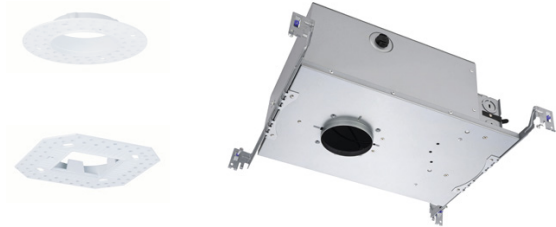

FQ Tunable White

4" New Construction Housing

R4FBNT-TW | R4FRNL-TW | R4FSNL-TW

Fixture Type: _____
 Project: _____
 Catalog#: _____
 Location: _____

LINE DRAWING

PRODUCT DESCRIPTION
 FQ (Function + Quality) Experience simplicity and versatility with FQ 2" recessed luminaires. The fixtures merge modern design with world-class performance to achieve the ultimate in function and flexibility. Enjoy the benefits of two fixtures in one with Tunable White 1800-4000K and Dim-to-Warm 3000K-1800K features built into each luminaire, allowing you to customize the best light to illuminate dining areas, great rooms, primary bedrooms, kitchens, and baths on the fly. Deep regressed light sources deliver a glare-free, quiet ceiling aesthetic for a clean architectural look while providing a robust output from a diminutive source.

SPECIFICATIONS

Mounting: Universal mounting brackets and hanger bars
 Ceiling cut out (Round): $\varnothing 4\frac{3}{4}"$
 Ceiling cut out (Square): $4\frac{3}{4}" \times 4\frac{3}{4}"$
 Accommodates $\frac{1}{2}" - 1\frac{1}{4}"$ ceiling thickness