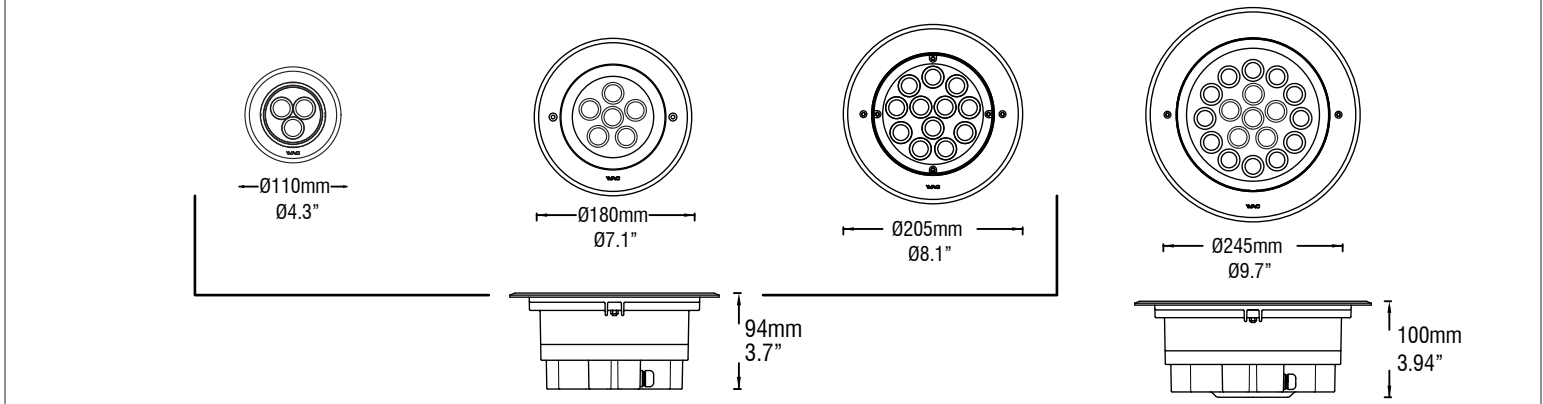

### LINE DRAWING

### PRODUCT DESCRIPTION

The FUEGO Compact features a high-quality 316 stainless steel face frame, an aluminum die-cast housing, and a high-temperature powder-coated finish. It is designed for outdoor environments, with an IP68 protection rating, IK08 impact resistance rating, and a load-bearing capacity of up to 1500 kg. The fixture is equipped with a high-transmittance lens and a patented anti-glare system. The pre-buried sleeve design allows for easy installation and maintenance. It is ideal for use in residential areas, including parks, plazas, shopping centers, and for facade lighting applications.

### SPECIFICATIONS

<b>Construction:</b>	Die-cast stainless steel trim with die-cast aluminum heat sink
<b>Mounting:</b>	In-ground installation with vacuum molded mud stopper and PVC casing In-ground cut out: Beam - S Ø 165mm / 6.50" ○ Beam - N Ø 185mm / 7.28" ○ Beam - M Ø 225mm / 8.86" ○
<b>Light Source:</b>	High output 3-step Mac Adam Ellipse Rated life of 50,000 hours at L70
<b>Input:</b>	Universal 120-277V AC, 50/60 Hz
<b>Dimming:</b>	0-10V, DMX512-A
<b>Maximum Delivered Intensity:</b>	Up to 93,462 cd (FC10, U - 6°/7°, 4000K, 80 CRI)
<b>Maximum Delivered Output:</b>	Up to 2,938 lm (FC10, S - 13°/14°, 4000K, 80 CRI)
<b>Operating Temperature:</b>	-4°F to 114°F (-20°C to 50°C)
<b>Standards:</b>	UL & cUL Wet location listed, Title 24 JA8 Compliant
<b>Warranty:</b>	5 year WAC Lighting guaranteed warranty