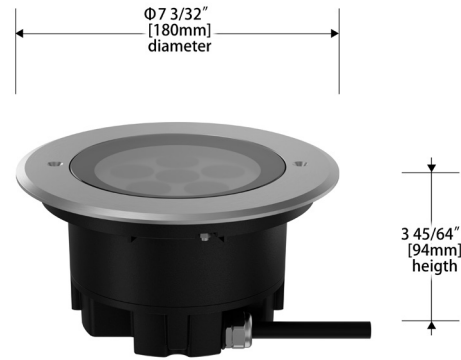

Fuego Compact
In-Ground Luminaire - Static White
FCH04 | FCH07 | FCH08 | FCH10

Fixture Type: _____
Project: _____
Catalog#: _____
Location: _____

DIMENSIONAL DIAGRAMS

FCH04

FCH07