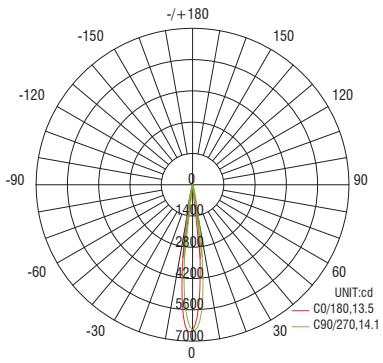

**Polar Candela Distribution Charts**

Samples shown from a FCH04 (Ø4.3"/Ø110mm) fixture set to 3000K and 85 CRI.

**Ultra Narrow Beam: 7° Beam**

**Medium Flood Beam: 30° Beam**

**Spot Beam: 14° Beam**

**Narrow Flood Beam: 20° Beam**