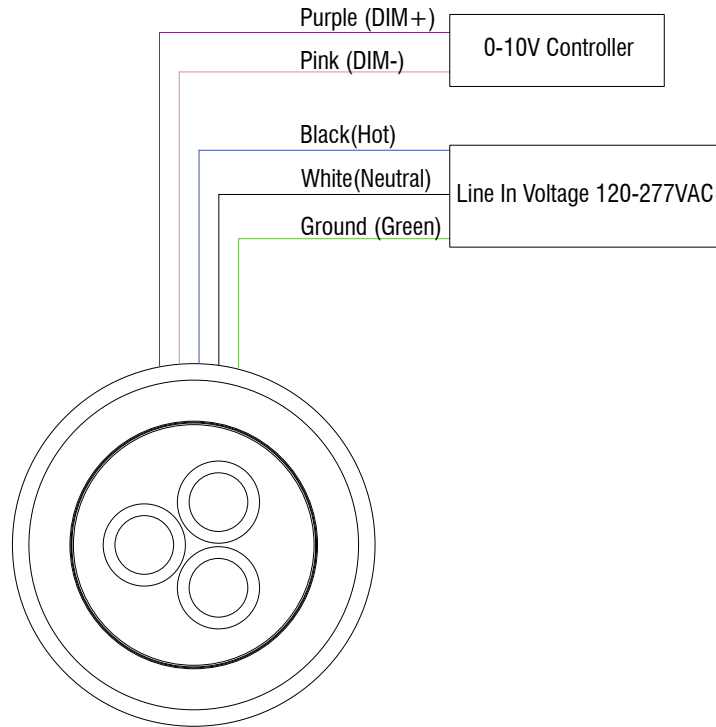

Fuego Compact In-Ground Luminaire - Static White FCH04 | FCH07 | FCH08 | FCH10

Fixture Type: _____
Project: _____
Catalog#: _____
Location: _____

WIRING DIAGRAMS

Single Fixture Wiring

0-10V Dimming