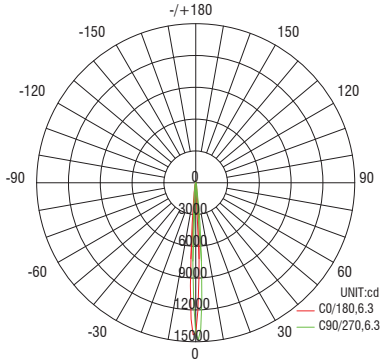

**Polar Candela Distribution Charts**

Samples shown from a FCH04 (Ø4.3"/Ø110mm) fixture set to 3000K and 85 CRI.

**Ultra Narrow Beam: 7° Beam**

**Medium Flood Beam: 30° Beam**

**Spot Beam: 14° Beam**

**Narrow Flood Beam: 20° Beam**