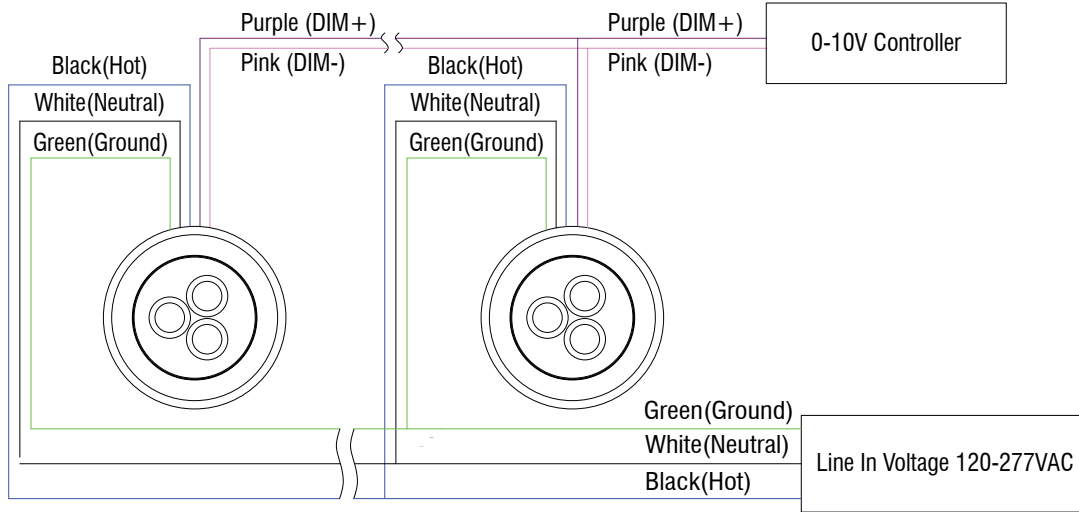

### WIRING DIAGRAMS

##### 0-10V Dimming

##### DMX512-A Dimming

Fuego Compact  
In-Ground Luminaire - Static White  
FCH04 | FCH07 | FCH08 | FCH10

Fixture Type: \_\_\_\_\_  
Project: \_\_\_\_\_  
Catalog#: \_\_\_\_\_  
Location: \_\_\_\_\_

**WIRING DIAGRAMS**

**Multiple Fixtures Wiring**

**0-10V Dimming**

**DMX512-A Dimming**