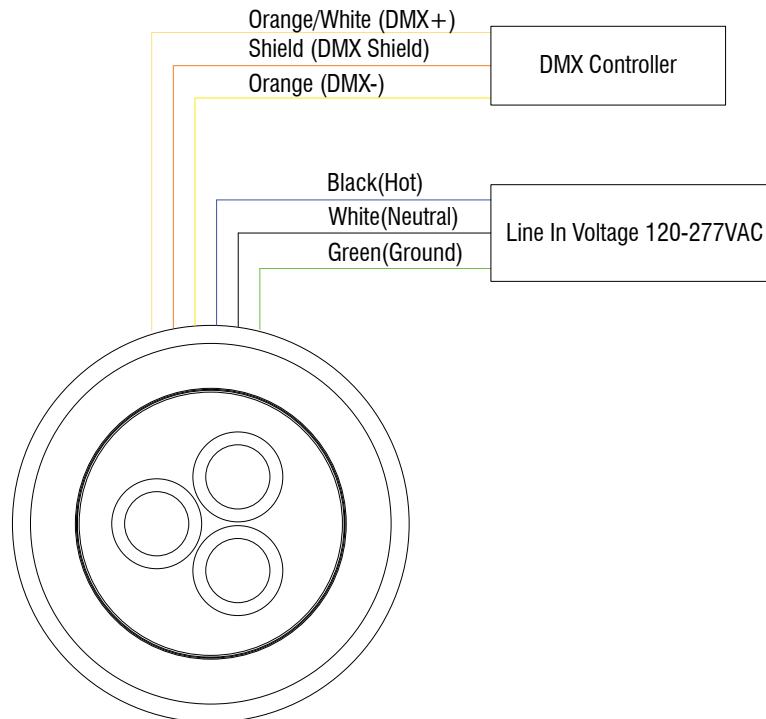

DMX512-A Dimming