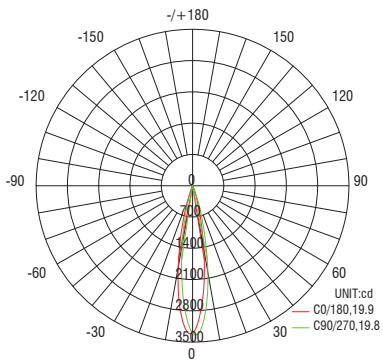

**Polar Candela Distribution Charts**

Samples shown from a FCH04 (Ø4.3"/Ø110mm) fixture set to 3000K and 85 CRI.

**Ultra Narrow Beam: 7° Beam**

**Medium Flood Beam: 30° Beam**

**Spot Beam: 14° Beam**

**Narrow Flood Beam: 20° Beam**