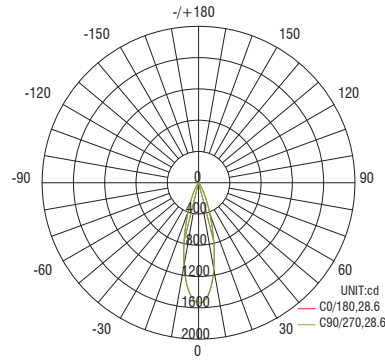

**Polar Candela Distribution Charts**

Samples shown from a FCH04 (Ø4.3"/Ø110mm) fixture set to 3000K and 85 CRI.

**Ultra Narrow Beam: 7° Beam**

**Medium Flood Beam: 30° Beam**

**Spot Beam: 14° Beam**

**Narrow Flood Beam: 20° Beam**