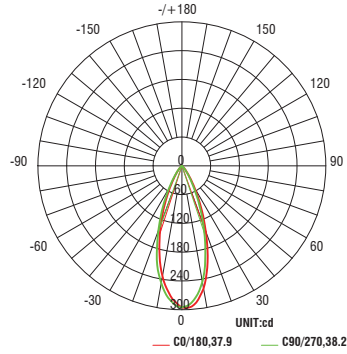

BEAM ANGLES

FINISHES

Model	Beam	Lumens	CBCP	Efficacy	Color Temp
		Ref Output*		(lm/W)	
PAL2 Ø50mm Ø2"	V 7°	157	4854	51	927-2700K
	S 13°	166	2113	51	930-3000K
	M 30°	159	521	51	935-3500K
	F 40°	144	297	46	940-4000K

Fixture Type: _____

Project: _____

Catalog#: _____

Location: _____

PERFORMANCE DATA

Polar Candela Distribution Charts

Samples shown from a fixture set to 4000K.

V - Very Narrow Beam 7°

F - Flood Beam 40°

S - Spot Beam 13°

M - Medium Flood Beam 30°

Panther
Static White
PAL2 (2.2W)

Fixture Type: _____
 Project: _____
 Catalog#: _____
 Location: _____

PERFORMANCE DATA

Unified Glare Rating (UGR) Table

General performance of fixtures set to 3000K shown below.

Fixture	Angle	UGR Range
Very Narrow	7°	≤0
Spot	13°	≤0
Medium Flood	30°	≤0
Flood	40°	≤4

Lumens and CBCP Multiplier Table

Use the below table to determine lumens and CBCP values for the combinations of power, color temperature, and CRI values.