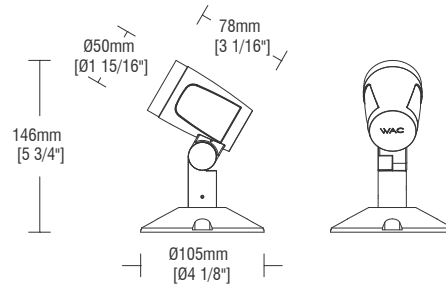

LINE DRAWING

PRODUCT DESCRIPTION

Utilizing the latest LED technology, the PANTHER series of luminaire features a low-profile design and high optical performance, available in a variety of sizes. The series supports vertical or horizontal mounting with precise adjustments in the direction of rotation. Recommended for architectural façade lighting or landscape spot lighting.

SPECIFICATIONS

Construction:	Durable die-cast aluminum construction
Mounting:	Outdoor installation
Light Source:	High output 3-step Mac Adam Ellipse Rated life of 50,000 hours at L70
Input:	24 VDC
Power:	2.2W
Controls:	0-10V, DMX512-A with RDM
Maximum Delivered Intensity:	Up to 5,194 (Very Narrow 7°, 4000K)
Maximum Delivered Output:	Up to 178 lm (Spot 13°, 4000K)
Operating Temperature:	-4°F to 122°F (-20°C to 50°C)
Standards:	UL & cUL Wet location listed
Warranty:	5 year WAC Lighting guaranteed warranty

BEAM ANGLES

FINISHES

Model	Beam	Lumens	CBCP	Efficacy	Color Temp
		Ref Output*		(lm/W)	
PAL2 Ø50mm Ø2"	V 7°	157	4854	51	927-2700K
	S 13°	166	2113	51	930-3000K
	M 30°	159	521	51	935-3500K
	F 40°	144	297	46	940-4000K

*Lumens and CBCP are reference values for 3000K Color Temperature. Refer to Multiplier Table in Performance Data to determine other outputs.