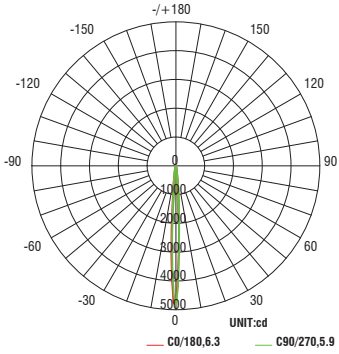

BEAM ANGLES

FINISHES

Model	Beam	Lumens	CBCP	Efficacy	Color Temp
		Ref Output*		(lm/W)	
PAL2 Ø50mm Ø2"	V 7°	157	4854	51	927-2700K
	S 13°	166	2113	51	930-3000K
	M 30°	159	521	51	935-3500K
	F 40°	144	297	46	940-4000K

Fixture Type: _____

Project: _____

Catalog#: _____

Location: _____

PERFORMANCE DATA

Polar Candela Distribution Charts

Samples shown from a fixture set to 4000K.

V - Very Narrow Beam 7°

F - Flood Beam 40°

S - Spot Beam 13°

M - Medium Flood Beam 30°

Panther
Static White
PAL2 (2.2W)

Fixture Type: _____
 Project: _____
 Catalog#: _____
 Location: _____

PERFORMANCE DATA

Unified Glare Rating (UGR) Table

General performance of fixtures set to 3000K shown below.

Fixture	Angle	UGR Range
Very Narrow	7°	≤0
Spot	13°	≤0
Medium Flood	30°	≤0
Flood	40°	≤4

Lumens and CBCP Multiplier Table

Use the below table to determine lumens and CBCP values for the combinations of power, color temperature, and CRI values.