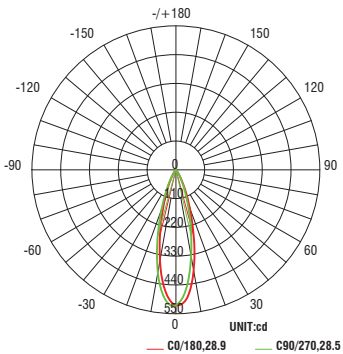

M - Medium Flood Beam 30°