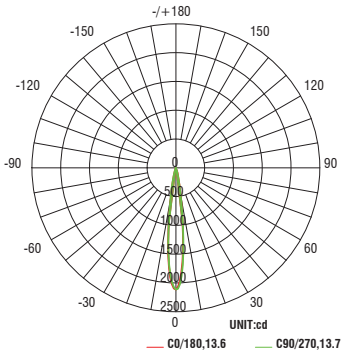

BEAM ANGLES

FINISHES

Model	Beam	Lumens	CBCP	Efficacy	Color Temp
		Ref Output*		(lm/W)	
PAL2 Ø50mm Ø2"	V 7°	157	4854	51	927-2700K
	S 13°	166	2113	51	930-3000K
	M 30°	159	521	51	935-3500K
	F 40°	144	297	46	940-4000K

Fixture Type: _____

Project: _____

Catalog#: _____

Location: _____

PERFORMANCE DATA

Polar Candela Distribution Charts

Samples shown from a fixture set to 4000K.

V - Very Narrow Beam 7°

F - Flood Beam 40°

S - Spot Beam 13°

M - Medium Flood Beam 30°

Panther
Static White
PAL2 (2.2W)

Fixture Type: _____
 Project: _____
 Catalog#: _____
 Location: _____

PERFORMANCE DATA

Unified Glare Rating (UGR) Table

General performance of fixtures set to 3000K shown below.

Fixture	Angle	UGR Range
Very Narrow	7°	≤0
Spot	13°	≤0
Medium Flood	30°	≤0
Flood	40°	≤4

Lumens and CBCP Multiplier Table

Use the below table to determine lumens and CBCP values for the combinations of power, color temperature, and CRI values.