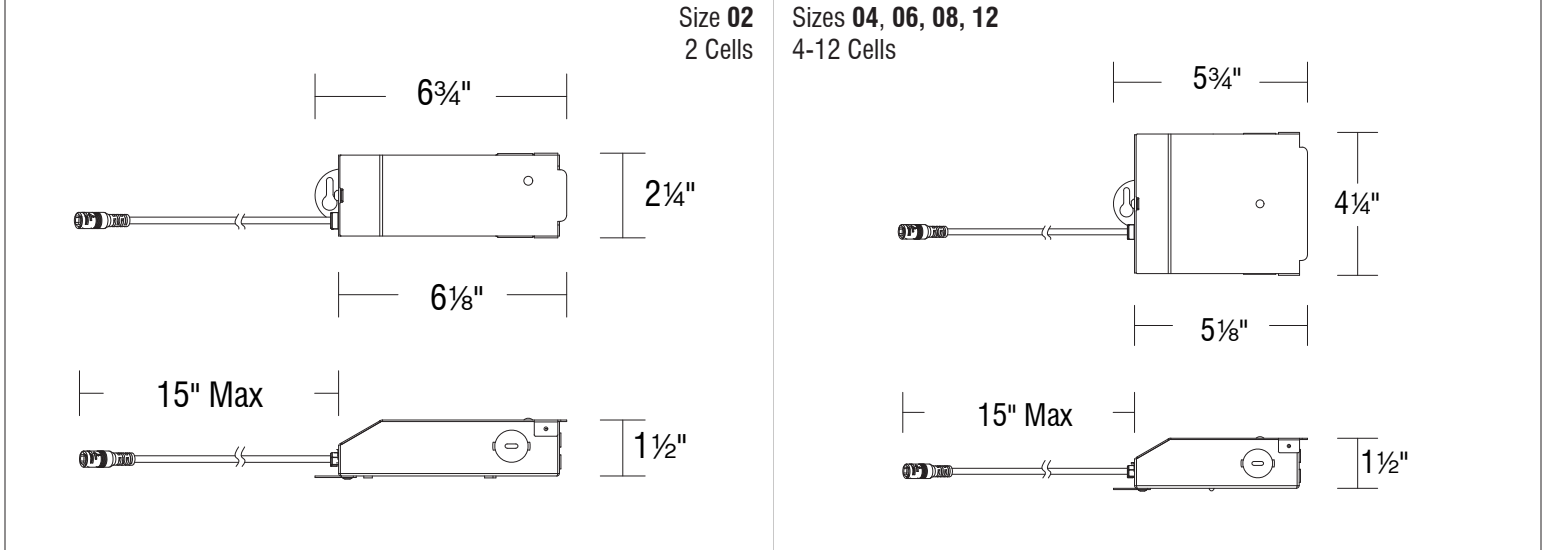

Multi Stealth Remodel Housing R1GRT

Fixture Type: _____
 Project: _____
 Catalog#: _____
 Location: _____

LINE DRAWING

PRODUCT DESCRIPTION

Multi Stealth Recessed features a quiet aperture for a nearly glare-free environment. Its linear multi-cell form factor features a 1.5" aperture, with availability in up to 5 lengths. This series offers a downlight with 40° visual cutoff, an adjustable option with 35° bidirectional tilt, and a wall washer with specialized optics for even wall illumination. Trimmed and trimless options allow flexibility when integrating into building architecture.

SPECIFICATIONS

Mounting: Accommodates 1/2" - 1 1/2" ceiling thickness
Construction: 20 gauge galvanized sheet
Input: Universal 120-277V AC, 50/60 Hz
Dimming: ELV, TRIAC: 100 - 5%
 0-10V: 100 - 1%
Standards: ETL & cETL
Warranty: 5 year WAC Lighting guaranteed warranty

Model	Size	Wattage	Rating
R1GRT	02 2 Cell	8W	Non-IC
	04 4 Cell	14W	Non-IC
	06 6 Cell	20W	Non-IC
	08 8 Cell	27W	Non-IC
	12 12 Cell	38W	Non-IC

Multi Stealth Remodel Housing R1GRT

Fixture Type: _____
Project: _____
Catalog#: _____
Location: _____