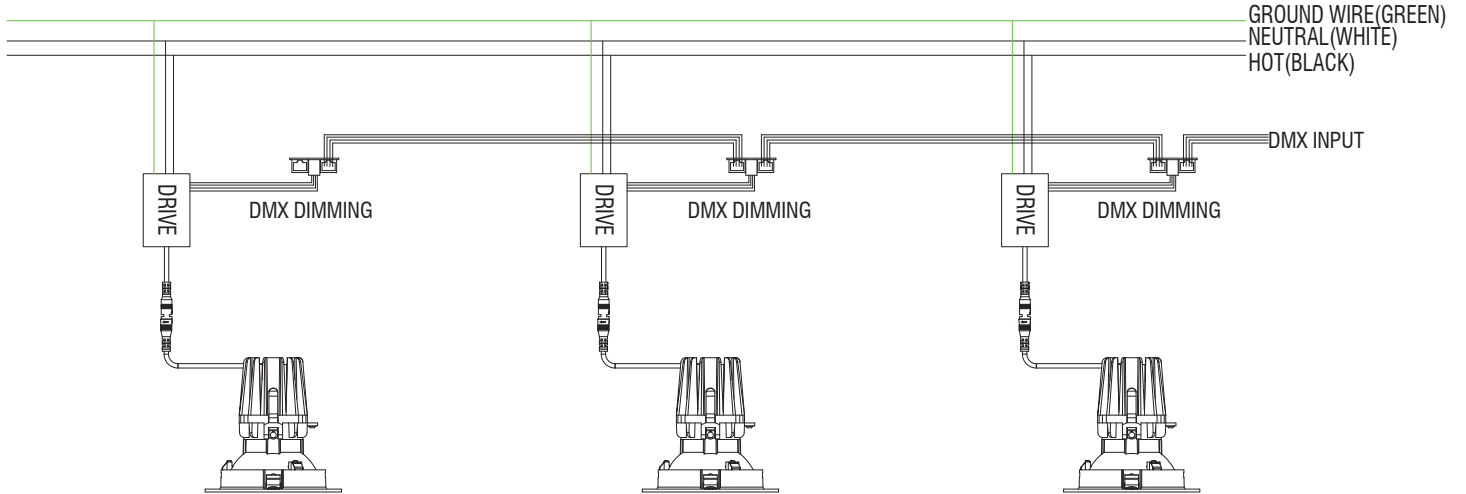

FQ Tunable White

2" Wall Wash

R2FRWT | R2FRWL | R2FSWT | R2FSWL

Fixture Type: _____

Project: _____

Catalog#: _____

Location: _____

WIRING DIAGRAMS

DMX512-A