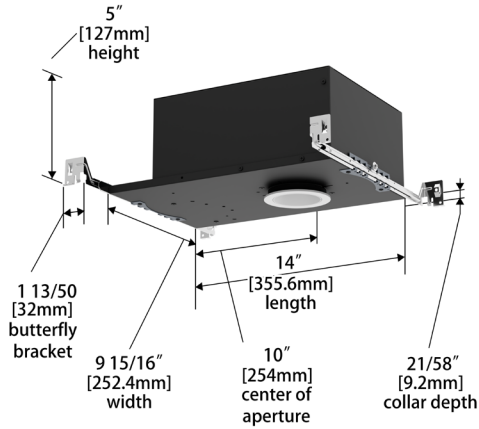

**Round Trimless (R2FRWL)**

**Square Trim (R2FSWT)**

**Square Trimless (R2FSWL)**

FQ Tunable White  
2" Wall Wash

R2FRWT | R2FRWL | R2FSWT | R2FSWL

Fixture Type: \_\_\_\_\_  
 Project: \_\_\_\_\_  
 Catalog#: \_\_\_\_\_  
 Location: \_\_\_\_\_

**DIMENSIONAL DIAGRAMS**

**New Construction - Round Trim**

**New Construction - Round Trimless**

**New Construction - Square Trim**

**New Construction - Square Trimless**