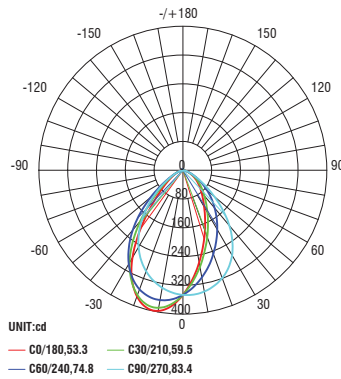

SQUARE

Asymmetric Beam