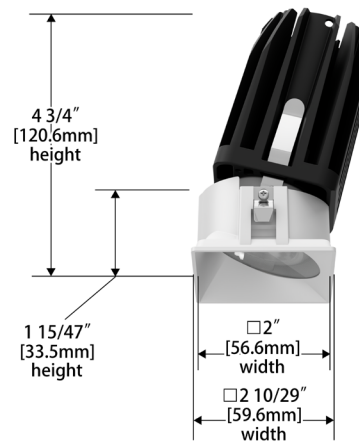

Square Trimless (R2FSWL)