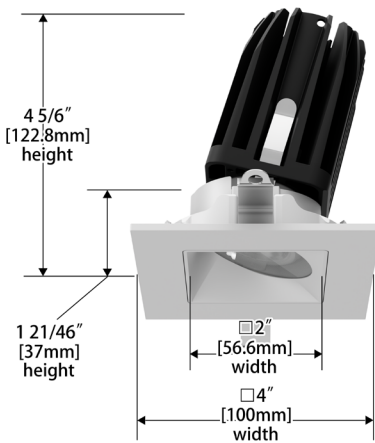

Square Trim (R2FSWT)