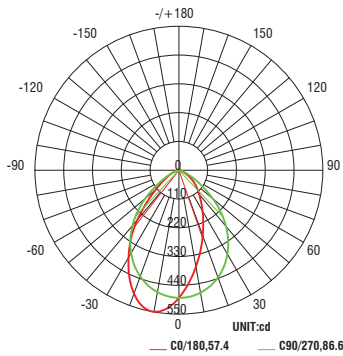

FQ Tunable White

2" Wall Wash

R2FRWT | R2FRWL | R2FSWT | R2FSWL

Fixture Type: _____

Project: _____

Catalog#: _____

Location: _____

PERFORMANCE DATA

Polar Candela Distribution Charts

Samples shown with a 18W fixture set to 3000K and 90 CRI.

ROUND

Asymmetric Beam