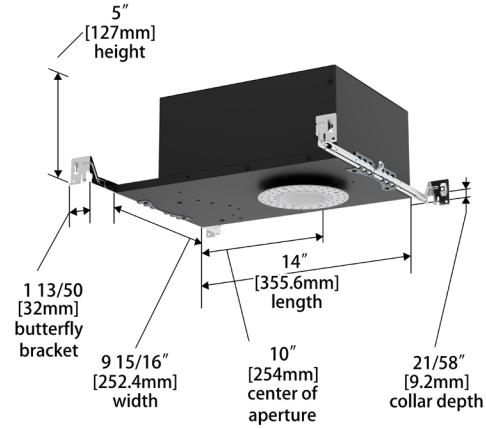

**Round Trimless (R2FRWL)**

**Square Trim (R2FSWT)**

**Square Trimless (R2FSWL)**

FQ Tunable White  
2" Wall Wash

R2FRWT | R2FRWL | R2FSWT | R2FSWL

Fixture Type: \_\_\_\_\_  
 Project: \_\_\_\_\_  
 Catalog#: \_\_\_\_\_  
 Location: \_\_\_\_\_

**DIMENSIONAL DIAGRAMS**

**New Construction - Round Trim**

**New Construction - Round Trimless**

**New Construction - Square Trim**

**New Construction - Square Trimless**