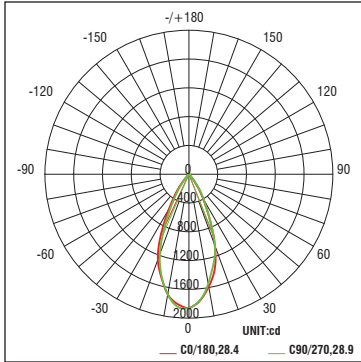

FQ Tunable White 4" Adjustable

R4FRAT | R4FRAL | R4FSAT | R4FSAL

Fixture Type: _____
 Project: _____
 Catalog#: _____
 Location: _____

PERFORMANCE DATA

Polar Candela Distribution Charts

Samples shown from a trim fixture with 3 housing set to 3000K.

ROUND

Narrow Flood Beam: 27° Beam

SQUARE

Narrow Flood Beam: 27° Beam

Flood Beam: 42° Beam

Flood Beam: 42° Beam

Wide Flood Beam: 55° Beam

Wide Flood Beam: 55° Beam