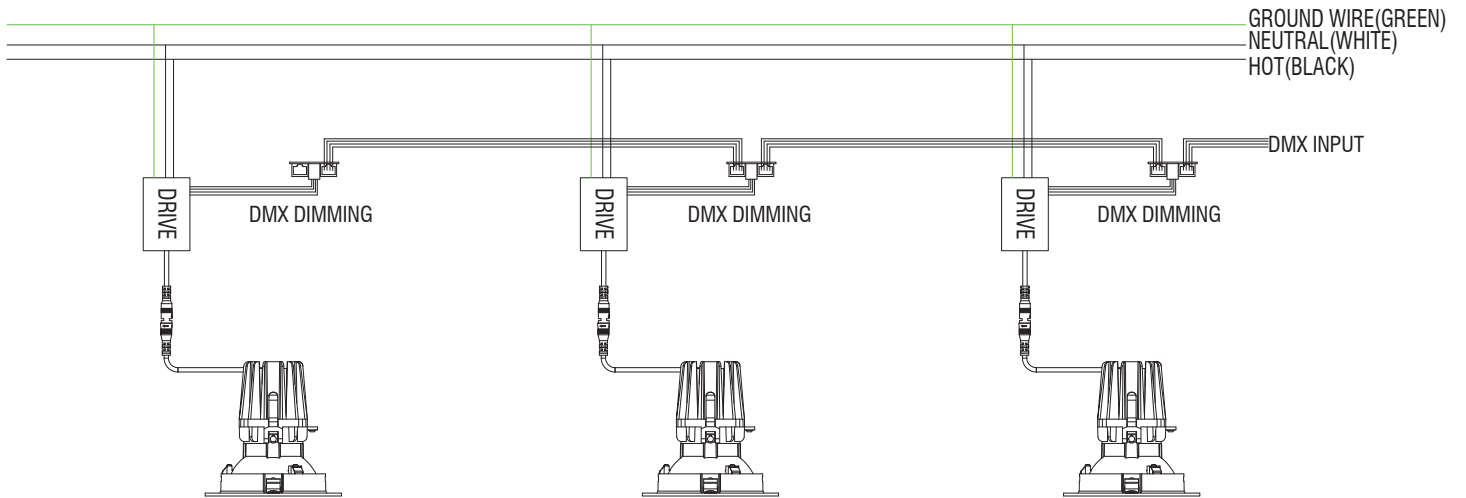

Square Trimless (R4FSAL)

FQ Tunable White
4" Adjustable

R4FRAT | R4FRAL | R4FSAT | R4FSAL

Fixture Type: _____
 Project: _____
 Catalog#: _____
 Location: _____

DIMENSIONAL DIAGRAMS

New Construction - Round Trim

New Construction - Round Trimless

New Construction - Square Trim

New Construction - Square Trimless

FQ Tunable White

4" Adjustable

R4FRAT | R4FRAL | R4FSAT | R4FSAL

Fixture Type: _____

Project: _____

Catalog#: _____

Location: _____

WIRING DIAGRAMS

DMX512-A

2CH 0-10V