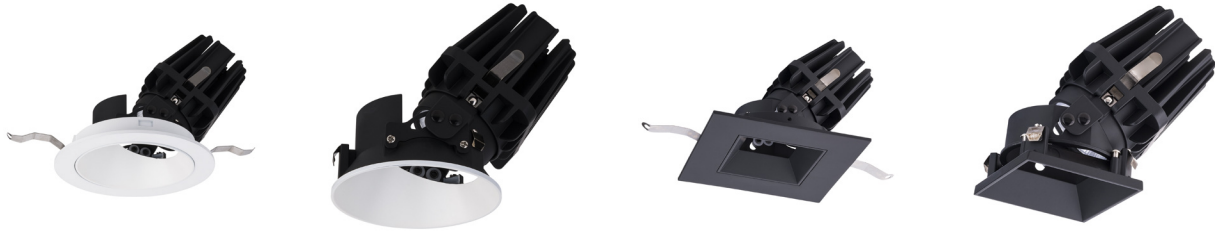

FQ Tunable White 4" Adjustable

R4FRAT | R4FRAL | R4FSAT | R4FSAL

Fixture Type: _____
 Project: _____
 Catalog#: _____
 Location: _____

LINE DRAWING

PRODUCT DESCRIPTION

FQ (Function + Quality) Experience simplicity and versatility with FQ 4" recessed luminaires. The fixtures merge modern design with world-class performance to achieve the ultimate in function and flexibility. Enjoy the benefits of two fixtures in one with Tunable White 1800-4000K and Dim-to-Warm 3000K-1800K features built into each luminaire, allowing you to customize the best light to illuminate dining areas, great rooms, primary bedrooms, kitchens, and baths on the fly. Deep regressed light sources deliver a glare-free, quiet ceiling aesthetic for a clean architectural look while providing a robust output from a diminutive source.

SPECIFICATIONS

Construction:	Durable die-cast self flanged aluminum construction
Mounting:	Heavy gauge retention clips support trim firmly Ceiling cut out (Round): Trim \varnothing 4 $\frac{3}{4}$ " \bigcirc Trimless \varnothing 4 $\frac{3}{4}$ " \bigcirc Ceiling cut out (Square): Trim 4 $\frac{3}{4}$ " x 4 $\frac{3}{4}$ " \square Trimless 4 $\frac{3}{4}$ " x 4 $\frac{3}{4}$ " \square Accommodates $\frac{1}{2}$ " - 1" ceiling thickness
Light Source:	High output 3-step Mac Adam Ellipse COB Rated life of 50,000 hours at L70
Input:	Universal 120-277V AC, 50/60 Hz
Dimming:	2CH 0-10V, DMX512-A: 100-0.1%
Maximum Delivered Intensity:	Up to 2,393 cd (Square Narrow Flood 30°, 18W, 4000K, CRI 98)
Maximum Delivered Output:	Up to 1,084 lm (Square Narrow Flood 30°, 18W, 4000K, CRI 98)
Operating Temperature:	-4°F to 104°F (-20°C to 40°C)
Standards:	ETL & cETL Damp location listed, Title 24 JA8 Compliant
Warranty:	5 year WAC Lighting guaranteed warranty