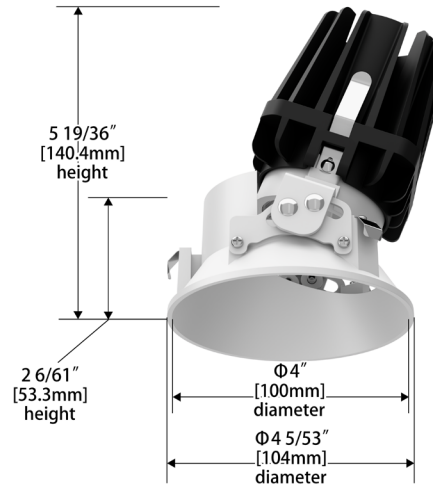

SPECIFICATIONS

Construction:	Durable die-cast self flanged aluminum construction
Mounting:	Heavy gauge retention clips support trim firmly Ceiling cut out (Round): Trim \varnothing 4 $\frac{3}{4}$ " \bigcirc Trimless \varnothing 4 $\frac{3}{4}$ " \bigcirc Ceiling cut out (Square): Trim 4 $\frac{3}{4}$ " x 4 $\frac{3}{4}$ " \square Trimless 4 $\frac{3}{4}$ " x 4 $\frac{3}{4}$ " \square Accommodates $\frac{1}{2}$ " - 1" ceiling thickness
Light Source:	High output 3-step Mac Adam Ellipse COB Rated life of 50,000 hours at L70
Input:	Universal 120-277V AC, 50/60 Hz
Dimming:	2CH 0-10V, DMX512-A: 100-0.1%
Maximum Delivered Intensity:	Up to 2,393 cd (Square Narrow Flood 30°, 18W, 4000K, CRI 98)
Maximum Delivered Output:	Up to 1,084 lm (Square Narrow Flood 30°, 18W, 4000K, CRI 98)
Operating Temperature:	-4°F to 104°F (-20°C to 40°C)
Standards:	ETL & cETL Damp location listed, Title 24 JA8 Compliant
Warranty:	5 year WAC Lighting guaranteed warranty

Round Fixture	Angle	UGR Range
Narrow Flood	27°	≤ 18
Flood	42°	≤ 19
Wide Flood	55°	≤ 21

Square Fixture	Angle	UGR Range
Narrow Flood	27°	≤ 13
Flood	42°	≤ 13
Wide Flood	55°	≤ 17

Lumens and CBCP Multiplier Table

FQ Tunable White
4" Adjustable

R4FRAT | R4FRAL | R4FSAT | R4FSAL

Fixture Type: _____
 Project: _____
 Catalog#: _____
 Location: _____

DIMENSIONAL DIAGRAMS

Round Trim (R4FRAT)

Round Trimless (R4FRAL)

Square Trim (R4FSAT)

Square Trimless (R4FSAL)

FQ Tunable White
4" Adjustable

R4FRAT | R4FRAL | R4FSAT | R4FSAL

Fixture Type: _____
 Project: _____
 Catalog#: _____
 Location: _____

DIMENSIONAL DIAGRAMS

New Construction - Round Trim