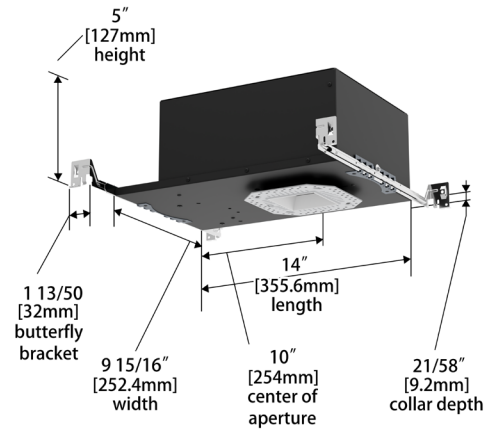

New Construction - Square Trimless