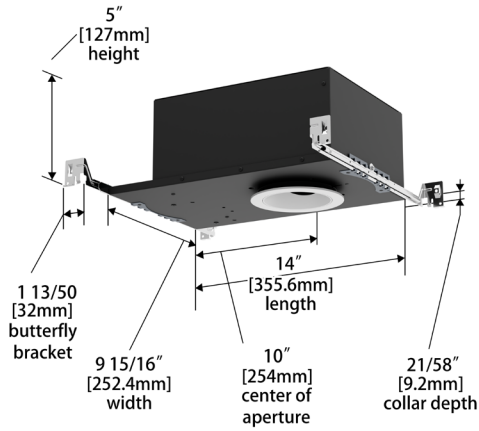

FQ Tunable White
4" Adjustable

R4FRAT | R4FRAL | R4FSAT | R4FSAL

Fixture Type: _____
 Project: _____
 Catalog#: _____
 Location: _____

DIMENSIONAL DIAGRAMS

Round Trim (R4FRAT)

Round Trimless (R4FRAL)

Square Trim (R4FSAT)

Square Trimless (R4FSAL)

FQ Tunable White
4" Adjustable

R4FRAT | R4FRAL | R4FSAT | R4FSAL

Fixture Type: _____
 Project: _____
 Catalog#: _____
 Location: _____

DIMENSIONAL DIAGRAMS

New Construction - Round Trim