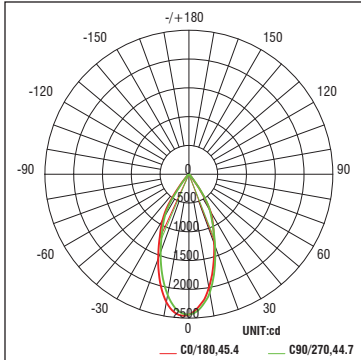

ROUND

Narrow Flood Beam: 27° Beam

SQUARE

Narrow Flood Beam: 27° Beam

Flood Beam: 42° Beam

Flood Beam: 42° Beam

Wide Flood Beam: 55° Beam

Wide Flood Beam: 55° Beam