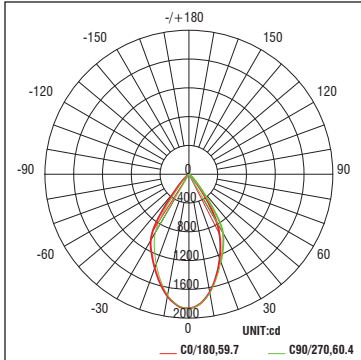

ROUND

Narrow Flood Beam: 27° Beam

SQUARE

Narrow Flood Beam: 27° Beam

Flood Beam: 42° Beam

Flood Beam: 42° Beam

Wide Flood Beam: 55° Beam

Wide Flood Beam: 55° Beam