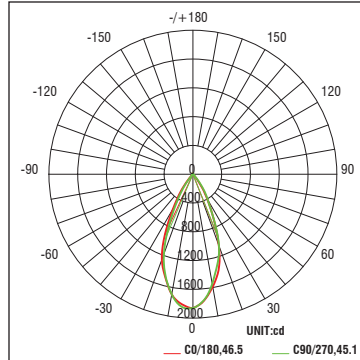

FQ Tunable White 4" Adjustable

R4FRAT | R4FRAL | R4FSAT | R4FSAL

Fixture Type: _____
 Project: _____
 Catalog#: _____
 Location: _____

PERFORMANCE DATA

Polar Candela Distribution Charts

Samples shown from a trim fixture with 3 housing set to 3000K.

ROUND

Narrow Flood Beam: 27° Beam

SQUARE

Narrow Flood Beam: 27° Beam

Flood Beam: 42° Beam

Flood Beam: 42° Beam

Wide Flood Beam: 55° Beam

Wide Flood Beam: 55° Beam