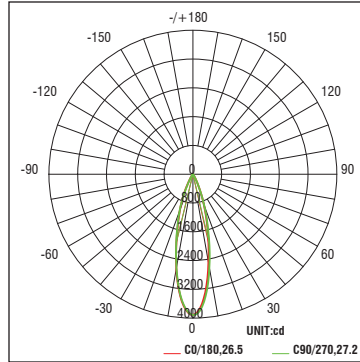

FQ Tunable White 4" Adjustable

R4FRAT | R4FRAL | R4FSAT | R4FSAL

Fixture Type: _____
 Project: _____
 Catalog#: _____
 Location: _____

PERFORMANCE DATA

Polar Candela Distribution Charts

Samples shown from a trim fixture with 3 housing set to 3000K.

ROUND

Narrow Flood Beam: 27° Beam

SQUARE

Narrow Flood Beam: 27° Beam

Flood Beam: 42° Beam

Flood Beam: 42° Beam

Wide Flood Beam: 55° Beam

Wide Flood Beam: 55° Beam