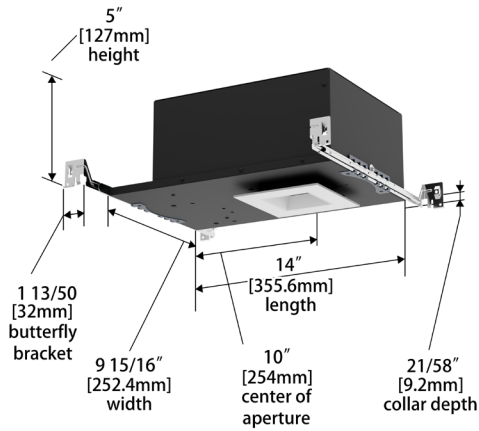

New Construction - Square Trim