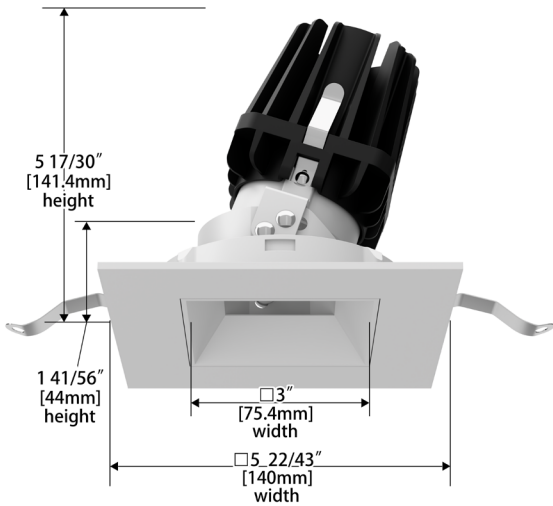

FQ Tunable White
4" Adjustable

R4FRAT | R4FRAL | R4FSAT | R4FSAL

Fixture Type: _____
 Project: _____
 Catalog#: _____
 Location: _____

DIMENSIONAL DIAGRAMS

Round Trim (R4FRAT)

Round Trimless (R4FRAL)

Square Trim (R4FSAT)