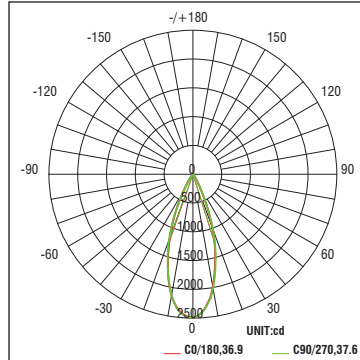

FQ Tunable White 4" Adjustable

R4FRAT | R4FRAL | R4FSAT | R4FSAL

Fixture Type: _____
 Project: _____
 Catalog#: _____
 Location: _____

PERFORMANCE DATA

Polar Candela Distribution Charts

Samples shown from a trim fixture with 3 housing set to 3000K.

ROUND

Narrow Flood Beam: 27° Beam

SQUARE

Narrow Flood Beam: 27° Beam

Flood Beam: 42° Beam

Flood Beam: 42° Beam

Wide Flood Beam: 55° Beam

Wide Flood Beam: 55° Beam