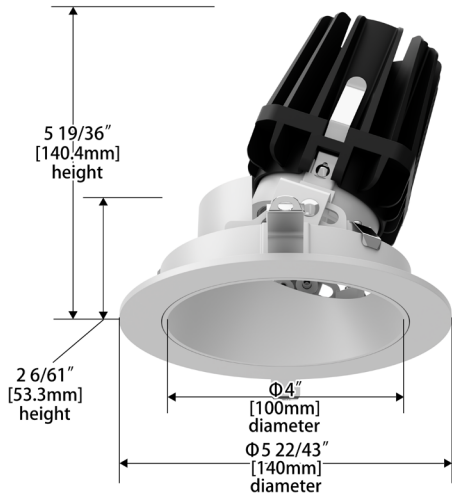

SPECIFICATIONS

Construction:	Durable die-cast self flanged aluminum construction
Mounting:	Heavy gauge retention clips support trim firmly Ceiling cut out (Round): Trim \varnothing 4 $\frac{3}{4}$ " \bigcirc Trimless \varnothing 4 $\frac{3}{4}$ " \bigcirc Ceiling cut out (Square): Trim 4 $\frac{3}{4}$ " x 4 $\frac{3}{4}$ " \square Trimless 4 $\frac{3}{4}$ " x 4 $\frac{3}{4}$ " \square Accommodates $\frac{1}{2}$ " - 1" ceiling thickness
Light Source:	High output 3-step Mac Adam Ellipse COB Rated life of 50,000 hours at L70
Input:	Universal 120-277V AC, 50/60 Hz
Dimming:	2CH 0-10V, DMX512-A: 100-0.1%
Maximum Delivered Intensity:	Up to 2,393 cd (Square Narrow Flood 30°, 18W, 4000K, CRI 98)
Maximum Delivered Output:	Up to 1,084 lm (Square Narrow Flood 30°, 18W, 4000K, CRI 98)
Operating Temperature:	-4°F to 104°F (-20°C to 40°C)
Standards:	ETL & cETL Damp location listed, Title 24 JA8 Compliant
Warranty:	5 year WAC Lighting guaranteed warranty

Round Fixture	Angle	UGR Range
Narrow Flood	27°	≤ 18
Flood	42°	≤ 19
Wide Flood	55°	≤ 21

Square Fixture	Angle	UGR Range
Narrow Flood	27°	≤ 13
Flood	42°	≤ 13
Wide Flood	55°	≤ 17

Lumens and CBCP Multiplier Table

FQ Tunable White
4" Adjustable

R4FRAT | R4FRAL | R4FSAT | R4FSAL

Fixture Type: _____
 Project: _____
 Catalog#: _____
 Location: _____

DIMENSIONAL DIAGRAMS

Round Trim (R4FRAT)

Round Trimless (R4FRAL)

Square Trim (R4FSAT)