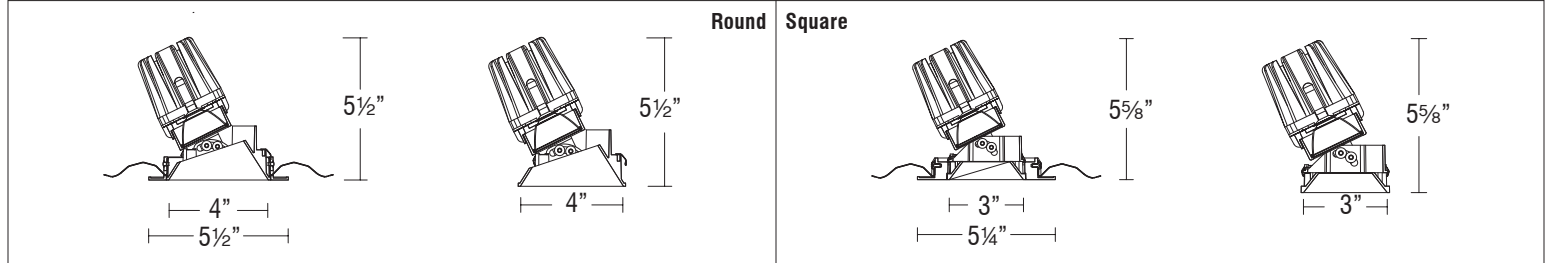

LINE DRAWING

PRODUCT DESCRIPTION

FQ (Function + Quality) Experience simplicity and versatility with FQ 4" recessed luminaires. The fixtures merge modern design with world-class performance to achieve the ultimate in function and flexibility. Enjoy the benefits of two fixtures in one with Tunable White 1800-4000K and Dim-to-Warm 3000K-1800K features built into each luminaire, allowing you to customize the best light to illuminate dining areas, great rooms, primary bedrooms, kitchens, and baths on the fly. Deep regressed light sources deliver a glare-free, quiet ceiling aesthetic for a clean architectural look while providing a robust output from a diminutive source.

SPECIFICATIONS

Construction:	Durable die-cast self flanged aluminum construction
Mounting:	Heavy gauge retention clips support trim firmly Ceiling cut out (Round): Trim $\varnothing$ 4$\frac{3}{4}$" $\bigcirc$ Trimless $\varnothing$ 4$\frac{3}{4}$" $\bigcirc$ Ceiling cut out (Square): Trim 4$\frac{3}{4}$" x 4$\frac{3}{4}$" $\square$ Trimless 4$\frac{3}{4}$" x 4$\frac{3}{4}$" $\square$ Accommodates $\frac{1}{2}$" - 1" ceiling thickness
Light Source:	High output 3-step Mac Adam Ellipse COB Rated life of 50,000 hours at L70
Input:	Universal 120-277V AC, 50/60 Hz
Dimming:	2CH 0-10V, DMX512-A: 100-0.1%
Maximum Delivered Intensity:	Up to 2,393 cd (Square Narrow Flood 30°, 18W, 4000K, CRI 98)
Maximum Delivered Output:	Up to 1,084 lm (Square Narrow Flood 30°, 18W, 4000K, CRI 98)
Operating Temperature:	-4°F to 104°F (-20°C to 40°C)
Standards:	ETL & cETL Damp location listed, Title 24 JA8 Compliant
Warranty:	5 year WAC Lighting guaranteed warranty