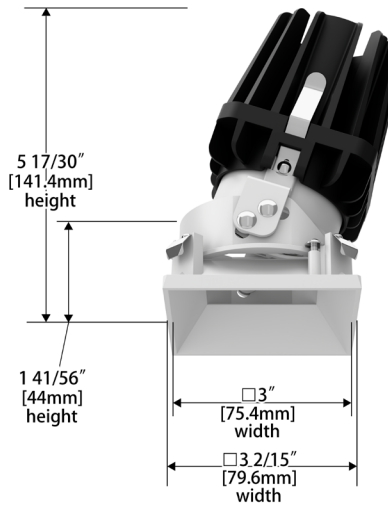

Square Trimless (R4FSAL)