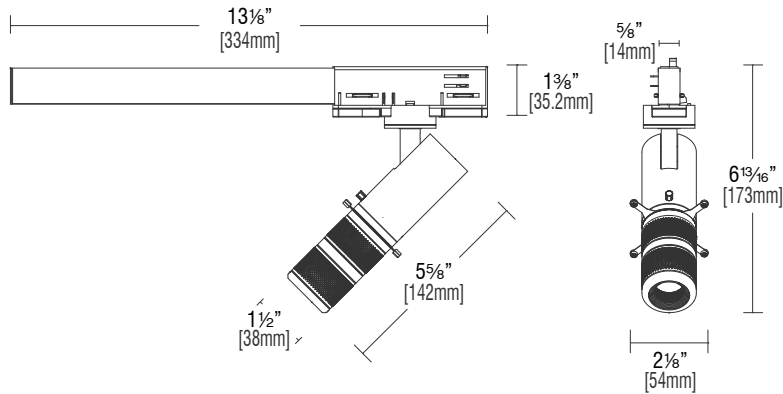

PRODUCT DESCRIPTION

The sleek, stylish luminaire projects a square, rectangular or circular area of light with crisp lines to frame or highlight art objects, providing maximum visual impact. Like a quality camera lens, the innovative projector contains adjustable lenses as well as shims to frame a sharp accenting light the width and length of the object. It can zoom in for a closeup or zoom out to frame larger pieces of art.

SPECIFICATIONS

Construction:	Die-cast aluminum with optical glass lenses
Mounting:	Track mounted; ceiling or wall mounted
Light Source:	Integrated LED, High output 3-step Mac Adam Ellipse Rated life of 50,000 hours at L70
Input:	Universal 120-277V AC, 50/60 Hz
Power:	12W
Dimming:	ELV, TRIAC (120V only): 100 - 5%
Maximum Delivered Intensity:	Up to 3,720 cd (4000K)
Maximum Delivered Output:	Up to 380 lm (4000K)
Operating Temperature:	-4°F to 104°F (-20°C to 40°C)
Standards:	ETL & cETL Damp location listed
Warranty:	5 year WAC Lighting guaranteed warranty

FINISHES

Black
BK

White
WT

Model		Color Temp	Lumens	CBCP	CRI	
WTK-1210 WHK-1210 MO-1210	Ø2 1/8" Ø54mm	927	20° 35°	350 350	3,271 1,367	90
		930	20° 35°	361 361	3,372 1,409	
		935	20° 35°	386 386	3,609 1,508	
		940	20° 35°	393 393	3,676 1,536	