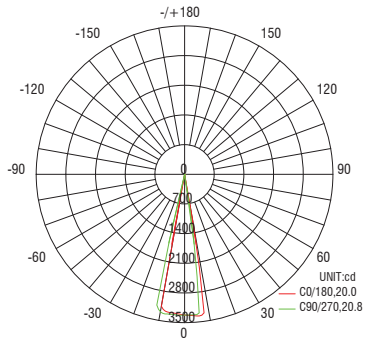

Polar Candela Distribution Charts

Samples shown with a 12W fixture set to 3000K.

Minimum Zoom - 20°

Maximum Zoom - 35°

Unified Glare Rating (UGR) Table

General performance of fixtures at 3000K and 90 CRI.

Round Fixture	Angle	UGR Range
Minimum Zoom	20°	≤ 0
Maximum Zoom	35°	≤ 0