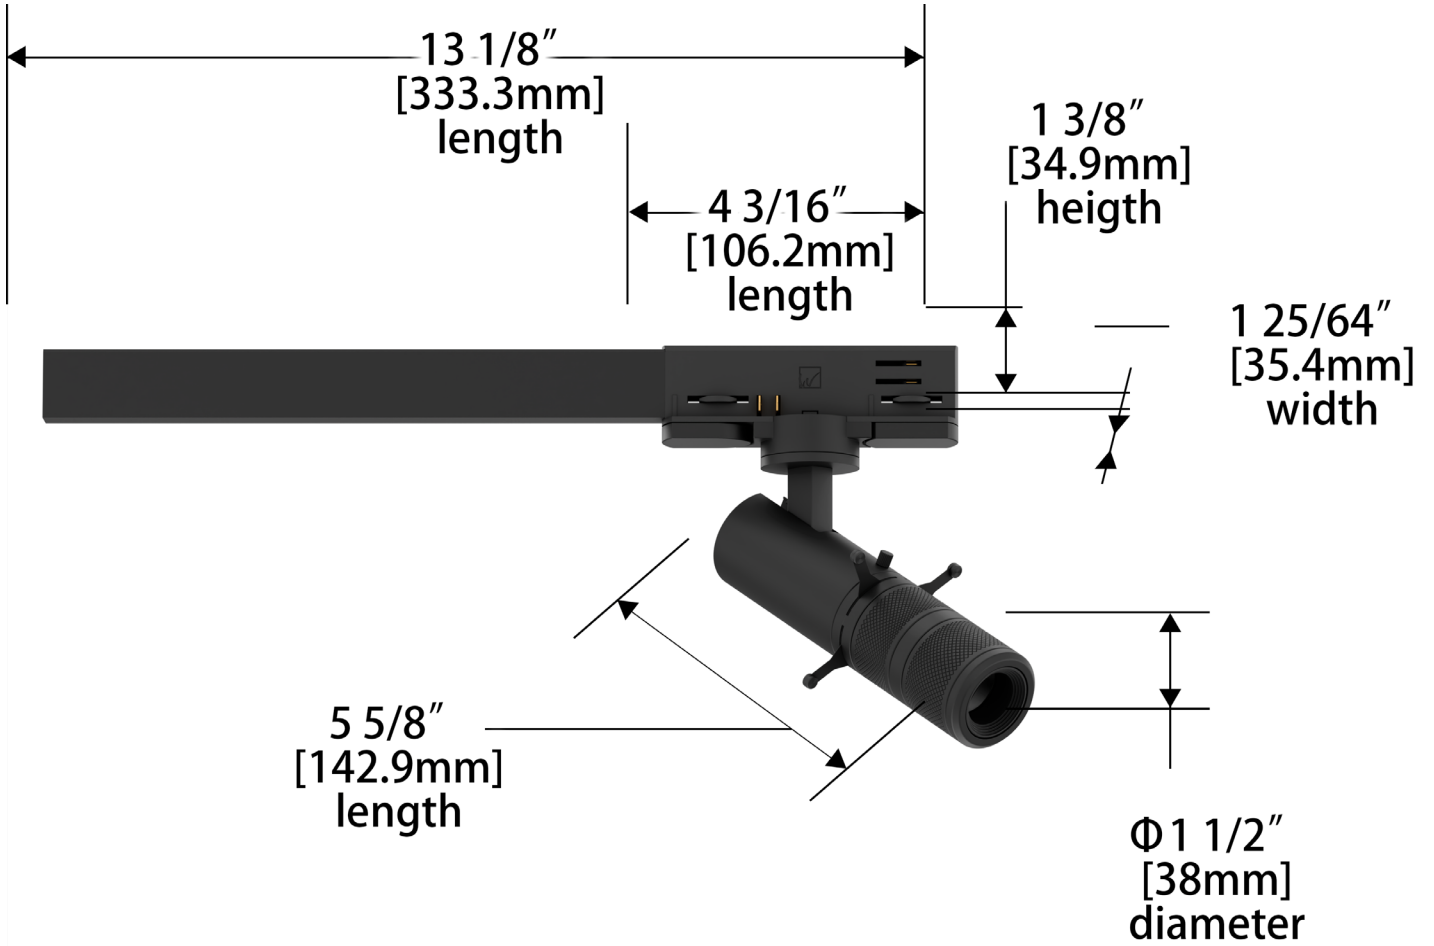

<p>Optics:</p> <ul style="list-style-type: none"> • High definition zoomable projection with precision aiming • Armature capable of 360° horizontal rotation and 90° vertical aiming 	<p>Construction:</p> <ul style="list-style-type: none"> • Die-cast aluminum fixture with optical glass lenses
<p>LED:</p> <ul style="list-style-type: none"> • High output integrated LED with a 3-step Mac Adam ellipse • Rated operational life of 50,000 hours at L70 (LED maintains 70% of its initial delivered lumens when brand new for 50,000 hours of use.) 	<p>Trim and Reflector:</p> <ul style="list-style-type: none"> • Minimum zoom of 20° and a maximum zoom of 35°
<p>Electrical:</p> <ul style="list-style-type: none"> • Input power is universal 120-277VAC and 50/60 Hz • Available in a 12W power level 	<p>Installation:</p> <ul style="list-style-type: none"> • Track mounted (WTK, WHK) • Ceiling and wall mountable as a monopoint fixture (MO)
<p>Dimming:</p> <ul style="list-style-type: none"> • Electronic low voltage (ELV) and TRIAC dimming are available • ELV and TRIAC dimming are capable of a range of 100 - 5% at 120V only 	<p>Warranty:</p> <ul style="list-style-type: none"> • WAC Architectural limited warranty up to 5 years • Full warranty found at: wacighting.com/warranty
<p>Notes:</p> <ul style="list-style-type: none"> • The White and Black finishes are electrostatically powder coated 	

Polar Candela Distribution Charts

Samples shown with a 12W fixture set to 3000K.

Minimum Zoom - 20°

Maximum Zoom - 35°

Unified Glare Rating (UGR) Table

General performance of fixtures at 3000K and 90 CRI.

Round Fixture	Angle	UGR Range
Minimum Zoom	20°	≤ 0
Maximum Zoom	35°	≤ 0

Stealth Framing Projector

Adjustable

WTK-1210 | WHK-1210 | MO-1210

Fixture Type: _____

Project: _____

Catalog#: _____

Location: _____

DIMENSIONAL DIAGRAMS

Schematic diagram of track inlet power connection.

Reference diagram for track and track connector circuit.