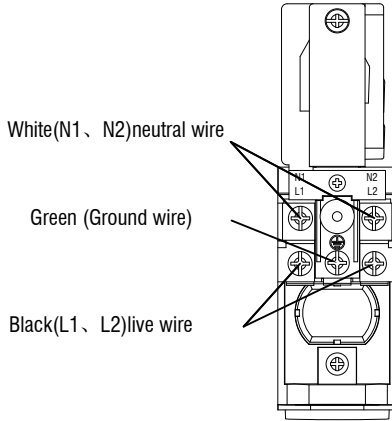

Stealth Framing Projector

Adjustable

WTK-1210 | WHK-1210 | MO-1210

Fixture Type: _____

Project: _____

Catalog#: _____

Location: _____

DIMENSIONAL DIAGRAMS

Stealth Framing Projector

Adjustable

WTK-1210 | WHK-1210 | MO-1210

Fixture Type: _____

Project: _____

Catalog#: _____

Location: _____

WIRING DIAGRAM

Schematic diagram of track inlet power connection.

Reference diagram for track and track connector circuit.