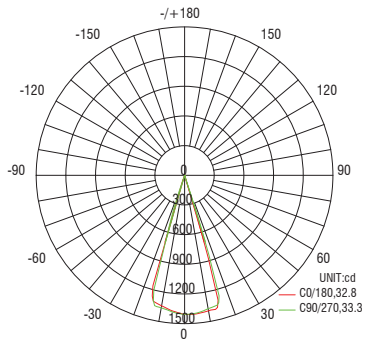

Polar Candela Distribution Charts

Samples shown with a 12W fixture set to 3000K.

Minimum Zoom - 20°

Maximum Zoom - 35°

Unified Glare Rating (UGR) Table

General performance of fixtures at 3000K and 90 CRI.

Round Fixture	Angle	UGR Range
Minimum Zoom	20°	≤ 0
Maximum Zoom	35°	≤ 0