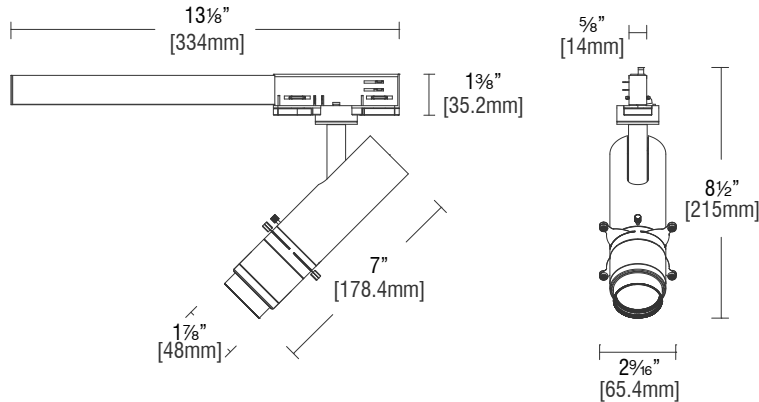

PRODUCT DESCRIPTION

The sleek, stylish luminaire projects a square, rectangular or circular area of light with crisp lines to frame or highlight art objects, providing maximum visual impact. Like a quality camera lens, the innovative projector contains adjustable lenses as well as shims to frame a sharp accenting light the width and length of the object. It can zoom in for a closeup or zoom out to frame larger pieces of art.

SPECIFICATIONS

Construction:	Die-cast aluminum with optical glass lenses
Mounting:	Track mounted; ceiling or wall mounted
Light Source:	Integrated LED, High output 3-step Mac Adam Ellipse Rated life of 50,000 hours at L70
Input:	Universal 120-277V AC, 50/60 Hz
Power:	24W
Dimming:	ELV, TRIAC (120V only): 100 - 5%
Maximum Delivered Intensity:	Up to 1,565 cd (4000K)
Maximum Delivered Output:	Up to 905 lm (4000K)
Operating Temperature:	-4°F to 104°F (-20°C to 40°C)
Standards:	ETL & cETL Damp location listed
Warranty:	5 year WAC Lighting guaranteed warranty