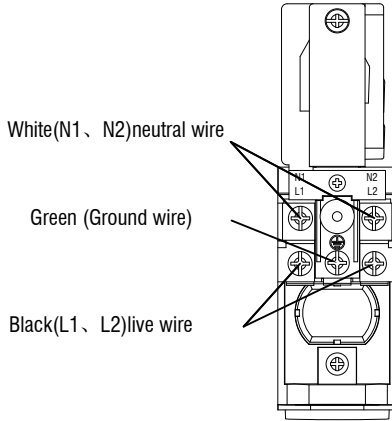

Stealth Framing Projector

Large - Fixed

WTK-1224-F | WHK-1224-F | MO-1224-F

Fixture Type: _____

Project: _____

Catalog#: _____

Location: _____

WIRING DIAGRAM

Schematic diagram of track inlet power connection.

Reference diagram for track and track connector circuit.