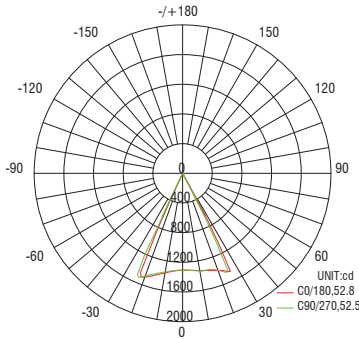

Polar Candela Distribution Charts

Samples shown with a 24W fixture set to 3000K.

Fixed

Fixed Beam - 50°

Unified Glare Rating (UGR) Table

General performance of fixtures at 3000K and 90 CRI.

Round Fixture	Angle	UGR Range
Fixed	50°	≤ 0