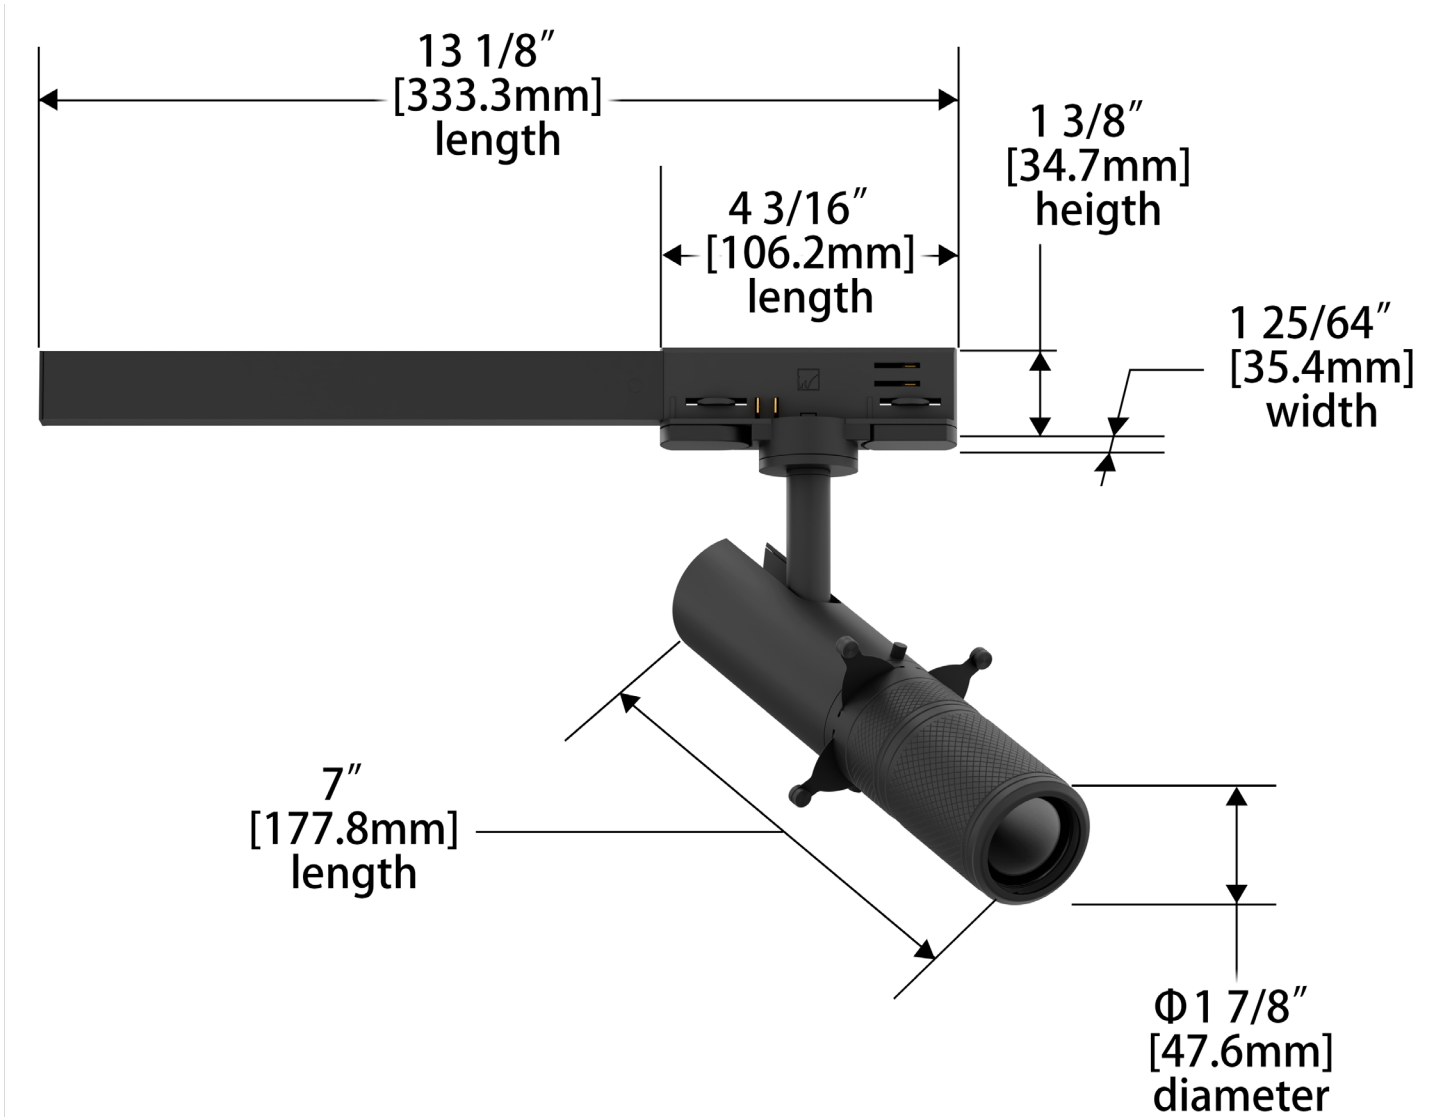

Stealth Framing Projector

Large - Fixed

WTK-1224-F | WHK-1224-F | MO-1224-F

Fixture Type: _____

Project: _____

Catalog#: _____

Location: _____

DIMENSIONAL DIAGRAMS