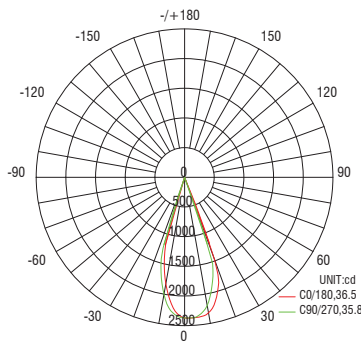

Polar Candela Distribution Charts

Samples shown with a 24W fixture set to 3000K.

Adjustable

Minimum Zoom - 13°

Maximum Zoom - 35°

Unified Glare Rating (UGR) Table

General performance of fixtures at 3000K and 90 CRI.