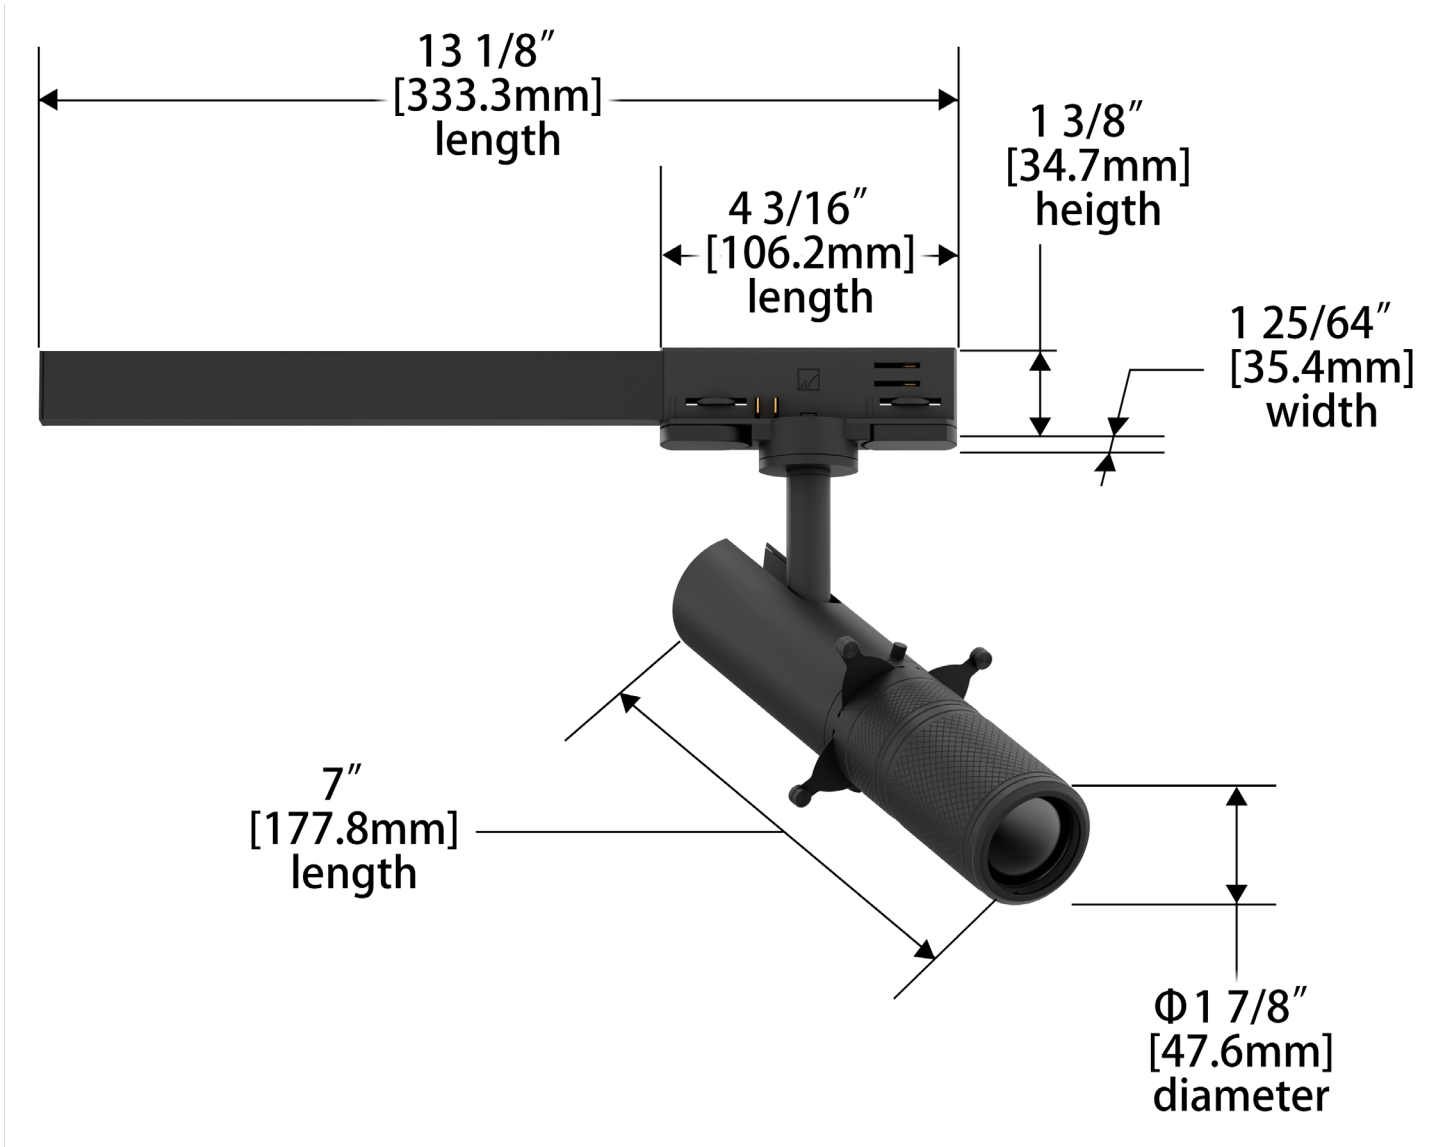

Stealth Framing Projector

Large - Adjustable

WTK-1224 | WHK-1224 | MO-1224

Fixture Type: _____

Project: _____

Catalog#: _____

Location: _____

DIMENSIONAL DIAGRAMS