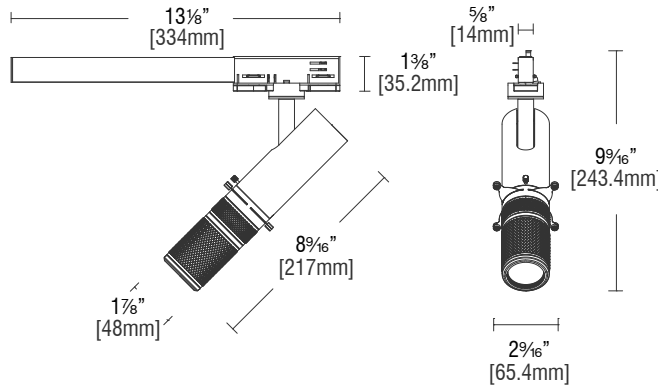

Stealth Framing Projector

Large - Adjustable

WTK-1224 | WHK-1224 | MO-1224

Fixture Type: _____
 Project: _____
 Catalog#: _____
 Location: _____

LINE DRAWING

PRODUCT DESCRIPTION

The sleek, stylish luminaire projects a square, rectangular or circular area of light with crisp lines to frame or highlight art objects, providing maximum visual impact. Like a quality camera lens, the innovative projector contains adjustable lenses as well as shims to frame a sharp accenting light the width and length of the object. It can zoom in for a closeup or zoom out to frame larger pieces of art.

SPECIFICATIONS

Construction:	Die-cast aluminum with optical glass lenses
Mounting:	Track mounted; ceiling or wall mounted
Light Source:	Integrated LED, High output 3-step Mac Adam Ellipse Rated life of 50,000 hours at L70
Input:	Universal 120-277V AC, 50/60 Hz
Power:	24W
Dimming:	ELV, TRIAC (120V only): 100 - 5%
Maximum Delivered Intensity:	Up to 9,650 cd (4000K)
Maximum Delivered Output:	Up to 650 lm (4000K)
Operating Temperature:	-4°F to 104°F (-20°C to 40°C)
Standards:	ETL & cETL Damp location listed
Warranty:	5 year WAC Lighting guaranteed warranty