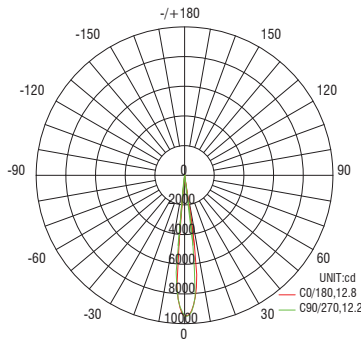

Polar Candela Distribution Charts

Samples shown with a 24W fixture set to 3000K.

Adjustable

Minimum Zoom - 13°

Maximum Zoom - 35°

Unified Glare Rating (UGR) Table

General performance of fixtures at 3000K and 90 CRI.