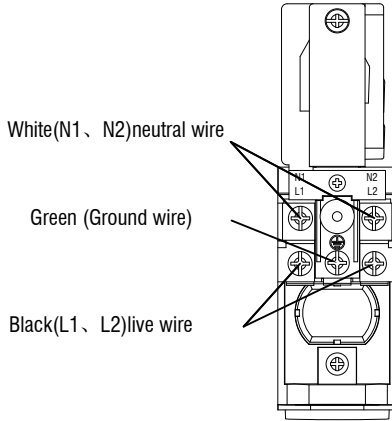

Round Fixture	Angle	UGR Range
Minimum Zoom	13°	≤ 0
Maximum Zoom	35°	≤ 0
Fixed	50°	≤ 0

Stealth Framing Projector

Large - Adjustable

WTK-1224 | WHK-1224 | MO-1224

Fixture Type: _____

Project: _____

Catalog#: _____

Location: _____

DIMENSIONAL DIAGRAMS

Stealth Framing Projector

Large - Adjustable

WTK-1224 | WHK-1224 | MO-1224

Fixture Type: _____

Project: _____

Catalog#: _____

Location: _____

WIRING DIAGRAM

Schematic diagram of track inlet power connection.

Reference diagram for track and track connector circuit.