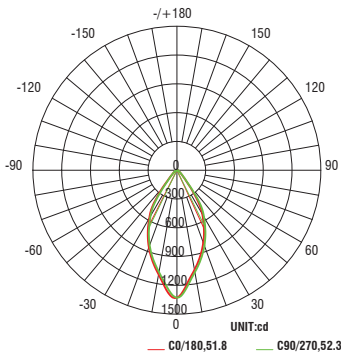

FQ Tunable White 2" Downlight

R2FRDT | R2FRDL | R2FSDT | R2FSDL

Fixture Type: _____
 Project: _____
 Catalog#: _____
 Location: _____

PERFORMANCE DATA

Polar Candela Distribution Charts

Samples shown with a 18W fixture set to 3000K and 90 CRI.

ROUND

Narrow Flood Beam: 30° Beam

SQUARE

Narrow Flood Beam: 30° Beam

Flood Beam: 42° Beam

Flood Beam: 42° Beam

Wide Flood Beam: 55° Beam

Wide Flood Beam: 55° Beam

Round Fixture	Angle	UGR Range
Narrow Flood	30°	≤25
Flood	42°	≤27
Wide Flood	55°	≤27

Square Fixture	Angle	UGR Range
Narrow Flood	30°	≤24
Flood	42°	≤25
Wide Flood	55°	≤26

Lumens and CBCP Multiplier Table

Use the below table to determine lumens and CBCP values for the combinations of power, color temperature, and CRI values.