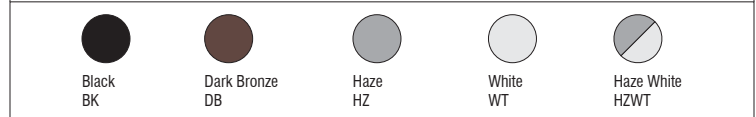

FINISHES

Model	Beam	Lumens	CBCP	Color Temp	CRI
		Ref Output*	Ref Output*		
R2FRDT Round Trim	N 30°	Round	1130	2465	TW 1800K-4000K 90
R2FRDL Round Trimless		Square	1135	2250	
R2FSDT Square Trim	F 42°	Round	1095	1625	
R2FSDL Square Trimless		Square	1095	1385	
	W 55°	Round	1090	1335	
		Square	1095	1100	

Lumens and CBCP are reference values for a trim fixture with 2 housing set to 3000K Color Temperature. Refer to Multiplier Table in Performance Data to determine other outputs.