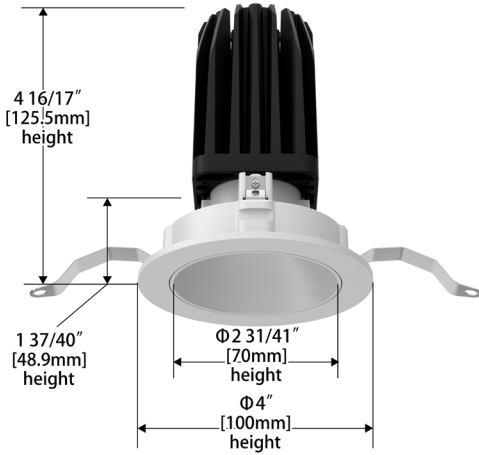

Round Fixture	Angle	UGR Range
Narrow Flood	30°	≤25
Flood	42°	≤27
Wide Flood	55°	≤27

Square Fixture	Angle	UGR Range
Narrow Flood	30°	≤24
Flood	42°	≤25
Wide Flood	55°	≤26

Lumens and CBCP Multiplier Table

Use the below table to determine lumens and CBCP values for the combinations of power, color temperature, and CRI values.

FQ Tunable White
2" Downlight

R2FRDT | R2FRDL | R2FSDT | R2FSDL

Fixture Type: _____

Project: _____

Catalog#: _____

Location: _____

DIMENSIONAL DIAGRAMS

Round Trim (R2FRDT)

Round Trimless (R2FRDL)

Square Trim (R2FSDT)

Square Trimless (R2FSDL)

FQ Tunable White
2" Downlight

R2FRDT | R2FRDL | R2FSDT | R2FSDL

Fixture Type: _____
 Project: _____
 Catalog#: _____
 Location: _____

DIMENSIONAL DIAGRAMS