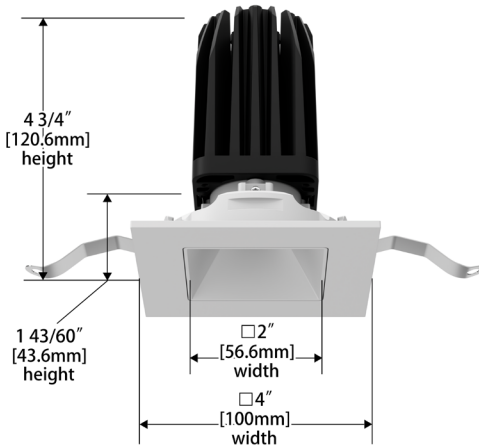

Round Fixture	Angle	UGR Range
Narrow Flood	30°	≤25
Flood	42°	≤27
Wide Flood	55°	≤27

Square Fixture	Angle	UGR Range
Narrow Flood	30°	≤24
Flood	42°	≤25
Wide Flood	55°	≤26

Lumens and CBCP Multiplier Table

Use the below table to determine lumens and CBCP values for the combinations of power, color temperature, and CRI values.

FQ Tunable White
2" Downlight

R2FRDT | R2FRDL | R2FSDT | R2FSDL

Fixture Type: _____

Project: _____

Catalog#: _____

Location: _____

DIMENSIONAL DIAGRAMS

Round Trim (R2FRDT)

Round Trimless (R2FRDL)

Square Trim (R2FSDT)

Square Trimless (R2FSDL)

FQ Tunable White
2" Downlight

R2FRDT | R2FRDL | R2FSDT | R2FSDL

Fixture Type: _____
 Project: _____
 Catalog#: _____
 Location: _____

DIMENSIONAL DIAGRAMS