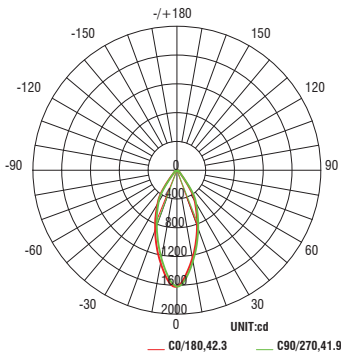

FQ Tunable White 2" Downlight

R2FRDT | R2FRDL | R2FSDT | R2FSDL

Fixture Type: _____
 Project: _____
 Catalog#: _____
 Location: _____

PERFORMANCE DATA

Polar Candela Distribution Charts

Samples shown with a 18W fixture set to 3000K and 90 CRI.

ROUND

Narrow Flood Beam: 30° Beam

SQUARE

Narrow Flood Beam: 30° Beam

Flood Beam: 42° Beam

Flood Beam: 42° Beam

Wide Flood Beam: 55° Beam

Wide Flood Beam: 55° Beam

Round Fixture	Angle	UGR Range
Narrow Flood	30°	≤25
Flood	42°	≤27
Wide Flood	55°	≤27

Square Fixture	Angle	UGR Range
Narrow Flood	30°	≤24
Flood	42°	≤25
Wide Flood	55°	≤26

Lumens and CBCP Multiplier Table

Use the below table to determine lumens and CBCP values for the combinations of power, color temperature, and CRI values.