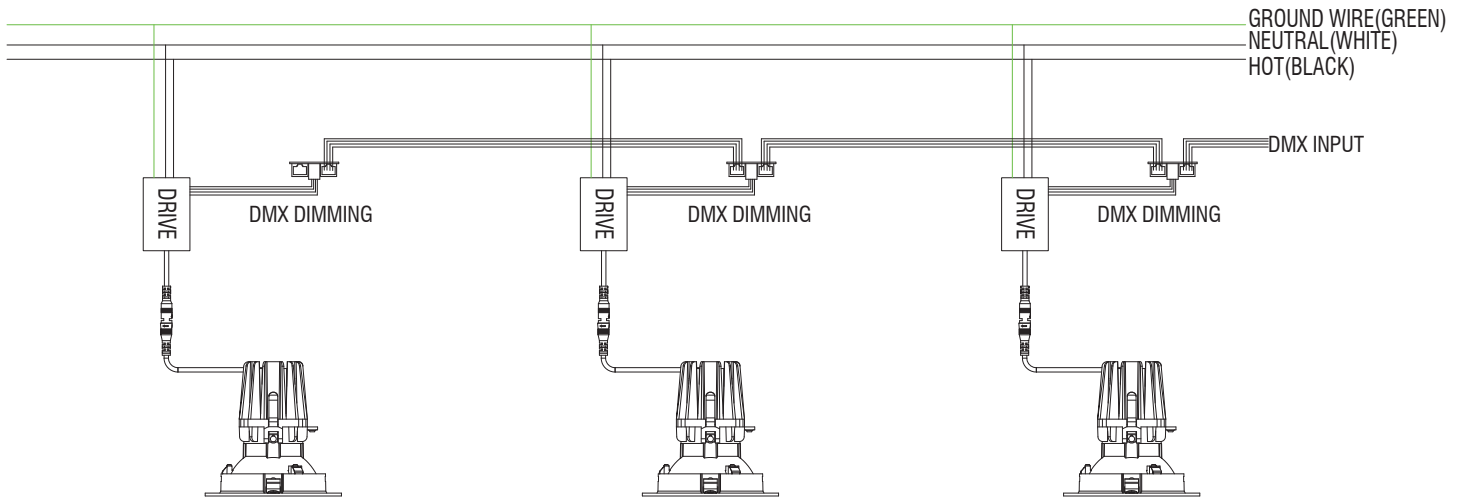

Round Trimless (R2FRDL)

Square Trim (R2FSDT)

Square Trimless (R2FSDL)

FQ Tunable White
2" Downlight

R2FRDT | R2FRDL | R2FSDT | R2FSDL

Fixture Type: _____
 Project: _____
 Catalog#: _____
 Location: _____

DIMENSIONAL DIAGRAMS

New Construction - Round Trim

New Construction - Round Trimless

New Construction - Square Trim

New Construction - Square Trimless

FQ Tunable White 2" Downlight

R2FRDT | R2FRDL | R2FSDT | R2FSDL

Fixture Type: _____
Project: _____
Catalog#: _____
Location: _____

WIRING DIAGRAMS

DMX512-A

2CH 0-10V