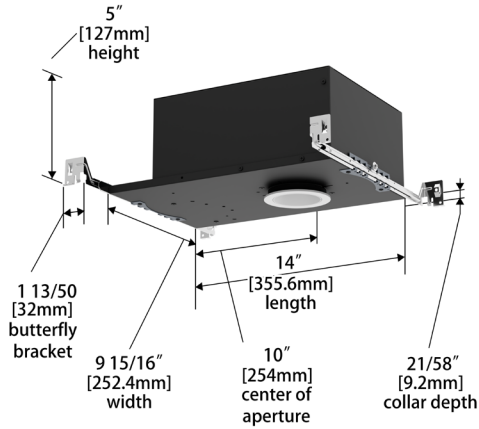

FQ Tunable White
2" Downlight

R2FRDT | R2FRDL | R2FSDT | R2FSDL

Fixture Type: _____
Project: _____
Catalog#: _____
Location: _____

DIMENSIONAL DIAGRAMS

New Construction - Round Trim