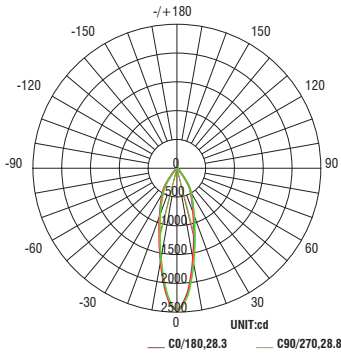

FQ Tunable White 2" Downlight

R2FRDT | R2FRDL | R2FSDT | R2FSDL

Fixture Type: _____
 Project: _____
 Catalog#: _____
 Location: _____

PERFORMANCE DATA

Polar Candela Distribution Charts

Samples shown with a 18W fixture set to 3000K and 90 CRI.

ROUND

Narrow Flood Beam: 30° Beam

SQUARE

Narrow Flood Beam: 30° Beam

Flood Beam: 42° Beam

Flood Beam: 42° Beam

Wide Flood Beam: 55° Beam

Wide Flood Beam: 55° Beam