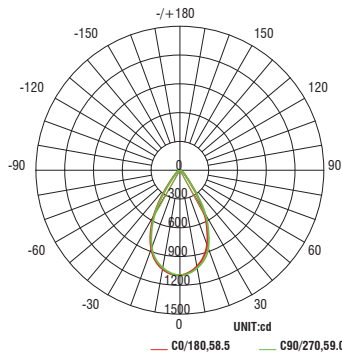

FQ Tunable White 2" Downlight

R2FRDT | R2FRDL | R2FSDT | R2FSDL

Fixture Type: _____
 Project: _____
 Catalog#: _____
 Location: _____

PERFORMANCE DATA

Polar Candela Distribution Charts

Samples shown with a 18W fixture set to 3000K and 90 CRI.

ROUND

Narrow Flood Beam: 30° Beam

SQUARE

Narrow Flood Beam: 30° Beam

Flood Beam: 42° Beam

Flood Beam: 42° Beam

Wide Flood Beam: 55° Beam

Wide Flood Beam: 55° Beam

Round Fixture	Angle	UGR Range
Narrow Flood	30°	≤25
Flood	42°	≤27
Wide Flood	55°	≤27

Square Fixture	Angle	UGR Range
Narrow Flood	30°	≤24
Flood	42°	≤25
Wide Flood	55°	≤26

Lumens and CBCP Multiplier Table

Use the below table to determine lumens and CBCP values for the combinations of power, color temperature, and CRI values.