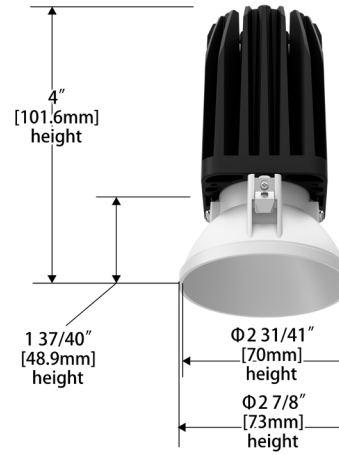

Round Trimless (R2FRDL)