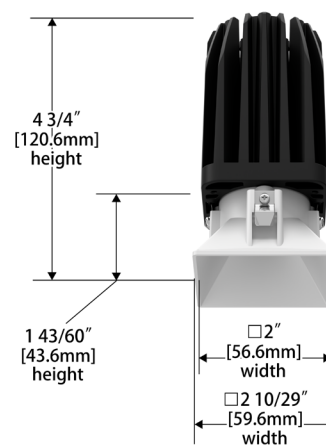

Square Trimless (R2FSDL)