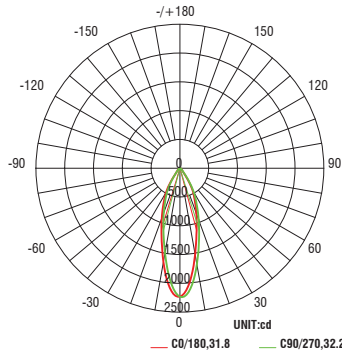

BEAM ANGLES

FINISHES

Model	Beam	Lumens	CBCP	Color Temp	CRI
		Ref Output*	Ref Output*		
R2FRDT Round Trim	N 30°	Round	1130	2465	TW 1800K-4000K 90
R2FRDL Round Trimless		Square	1135	2250	
R2FSDT Square Trim	F 42°	Round	1095	1625	
R2FSDL Square Trimless		Square	1095	1385	
	W 55°	Round	1090	1335	
		Square	1095	1100	

FQ Tunable White 2" Downlight

R2FRDT | R2FRDL | R2FSDT | R2FSDL

Fixture Type: _____
 Project: _____
 Catalog#: _____
 Location: _____

PERFORMANCE DATA

Polar Candela Distribution Charts

Samples shown with a 18W fixture set to 3000K and 90 CRI.

ROUND

Narrow Flood Beam: 30° Beam

SQUARE

Narrow Flood Beam: 30° Beam

Flood Beam: 42° Beam

Flood Beam: 42° Beam

Wide Flood Beam: 55° Beam

Wide Flood Beam: 55° Beam

Round Fixture	Angle	UGR Range
Narrow Flood	30°	≤25
Flood	42°	≤27
Wide Flood	55°	≤27

Square Fixture	Angle	UGR Range
Narrow Flood	30°	≤24
Flood	42°	≤25
Wide Flood	55°	≤26

Lumens and CBCP Multiplier Table

Use the below table to determine lumens and CBCP values for the combinations of power, color temperature, and CRI values.