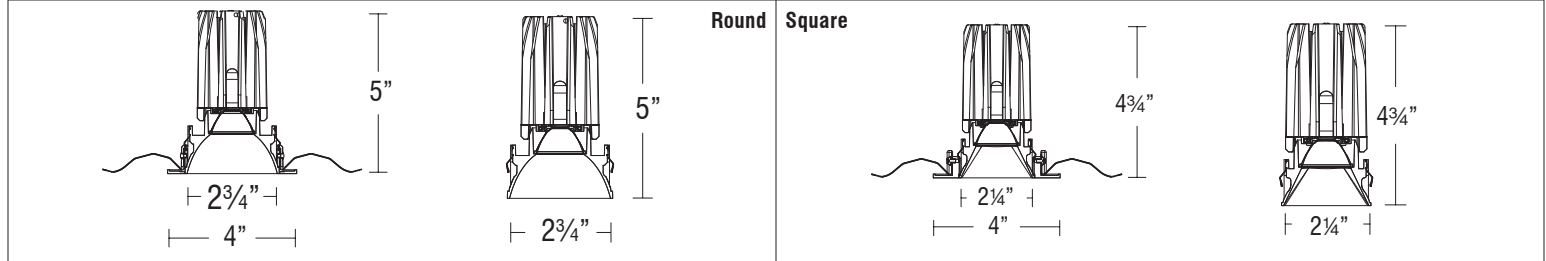

LINE DRAWING

PRODUCT DESCRIPTION

FQ (Function + Quality) Experience simplicity and versatility with FQ 2" recessed luminaires. The fixtures merge modern design with world-class performance to achieve the ultimate in function and flexibility. Enjoy the benefits of two fixtures in one with Tunable White 1800-4000K and Dim-to-Warm 3000K-1800K features built into each luminaire, allowing you to customize the best light to illuminate dining areas, great rooms, primary bedrooms, kitchens, and baths on the fly. Deep regressed light sources deliver a glare-free, quiet ceiling aesthetic for a clean architectural look while providing a robust output from a diminutive source.

SPECIFICATIONS

Construction:	Durable die-cast self flanged aluminum construction
Mounting:	Heavy gauge retention clips support trim firmly Ceiling cut out (Round): Trim $\varnothing 3\frac{1}{2}"$ Trimless $\varnothing 3\frac{1}{2}"$ Ceiling cut out (Square): Trim $3\frac{1}{2}" \times 3\frac{1}{2}"$ Trimless $3\frac{1}{2}" \times 3\frac{1}{2}"$ Accommodates $\frac{1}{2}" - 1"$ ceiling thickness
Light Source:	High output 3-step Mac Adam Ellipse COB Rated life of 50,000 hours at L70
Input:	Universal 120-277V AC, 50/60 Hz
Dimming:	2CH 0-10V, DMX512-A: 100-0.1%
Maximum Delivered Intensity:	Up to 2,712 cd (Round Narrow Flood 30°, 18W, 4000K, CRI 90)
Maximum Delivered Output:	Up to 1,249 lm (Square Narrow Flood 30°, 18W, 4000K, CRI 90)
Operating Temperature:	-4°F to 104°F (-20°C to 40°C)
Standards:	ETL & cETL Damp location listed, Title 24 JA8 Compliant
Warranty:	5 year WAC Lighting guaranteed warranty