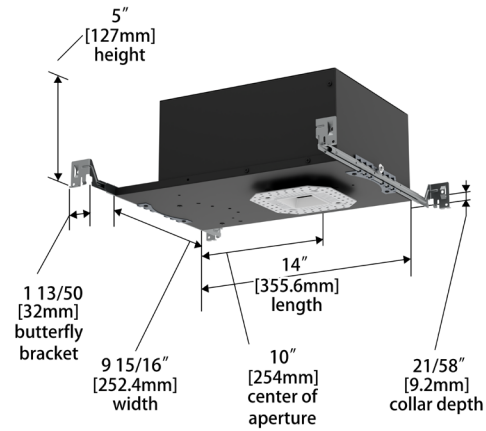

New Construction - Round Trim

New Construction - Round Trimless

New Construction - Square Trim

New Construction - Square Trimless

FQ Tunable White 2" Downlight

R2FRDT | R2FRDL | R2FSDT | R2FSDL

Fixture Type: _____
Project: _____
Catalog#: _____
Location: _____