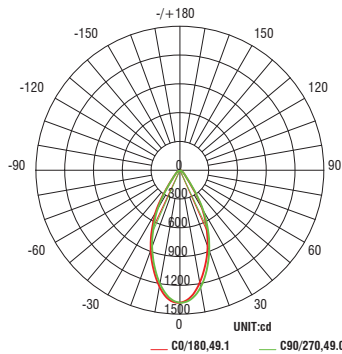

FQ Tunable White 2" Downlight

R2FRDT | R2FRDL | R2FSDT | R2FSDL

Fixture Type: _____
 Project: _____
 Catalog#: _____
 Location: _____

PERFORMANCE DATA

Polar Candela Distribution Charts

Samples shown with a 18W fixture set to 3000K and 90 CRI.

ROUND

Narrow Flood Beam: 30° Beam

SQUARE

Narrow Flood Beam: 30° Beam

Flood Beam: 42° Beam

Flood Beam: 42° Beam

Wide Flood Beam: 55° Beam

Wide Flood Beam: 55° Beam

Round Fixture	Angle	UGR Range
Narrow Flood	30°	≤25
Flood	42°	≤27
Wide Flood	55°	≤27

Square Fixture	Angle	UGR Range
Narrow Flood	30°	≤24
Flood	42°	≤25
Wide Flood	55°	≤26

Lumens and CBCP Multiplier Table

Use the below table to determine lumens and CBCP values for the combinations of power, color temperature, and CRI values.