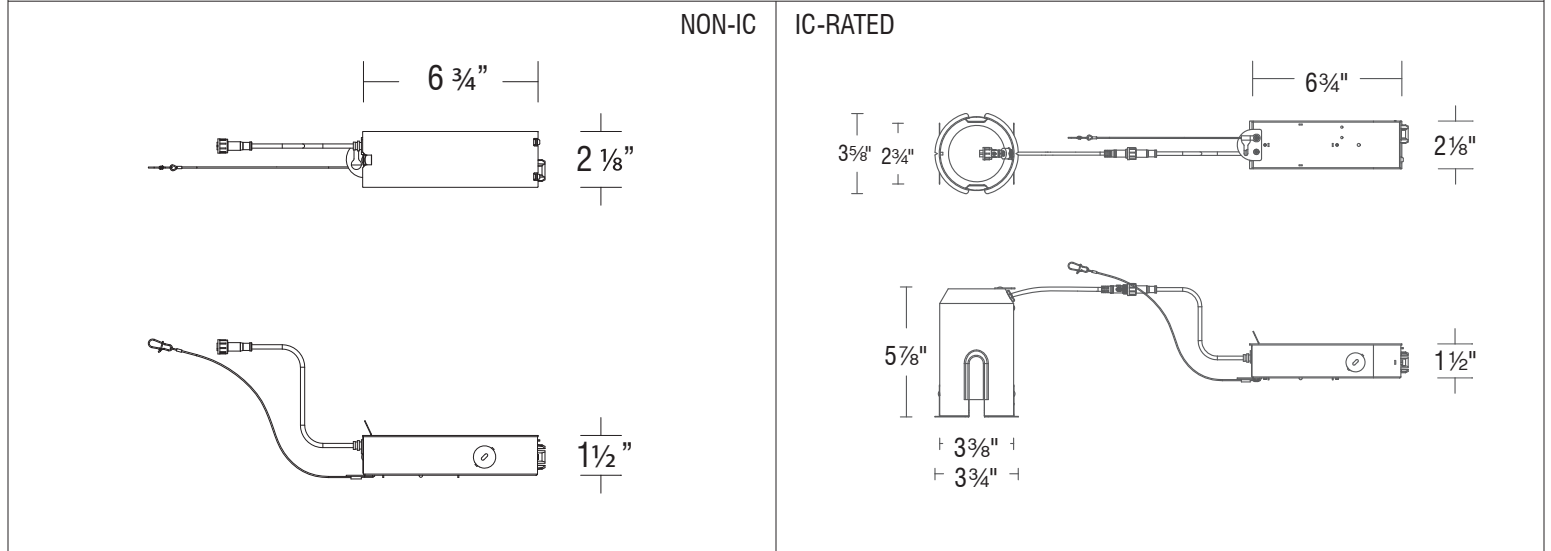

FQ Tunable White 2" Trim Remodel Housing

R2FBRT-TW | R2FBR2T-TW

Fixture Type: _____
 Project: _____
 Catalog#: _____
 Location: _____

LINE DRAWING

PRODUCT DESCRIPTION

FQ (Function + Quality) Experience simplicity and versatility with FQ 2" recessed luminaires. The fixtures merge modern design with world-class performance to achieve the ultimate in function and flexibility. Enjoy the benefits of two fixtures in one with Tunable White 1800-4000K and Dim-to-Warm 3000K-1800K features built into each luminaire, allowing you to customize the best light to illuminate dining areas, great rooms, primary bedrooms, kitchens, and baths on the fly. Deep regressed light sources deliver a glare-free, quiet ceiling aesthetic for a clean architectural look while providing a robust output from a diminutive source.

SPECIFICATIONS

- Mounting:** Ceiling cut out (Round): $\varnothing 3\frac{1}{2}"$
 Ceiling cut out (Square): $3\frac{1}{2}" \times 3\frac{1}{2}"$
 Accommodates $\frac{1}{2}" - 1\frac{1}{4}"$ ceiling thickness
- Input:** Universal 120-277V AC, 50/60 Hz
- Dimming:** 2 Channel 0-10V: 100-0.1%
 2 Channel DMX512-A with RDM: 100-0.1%
- Standards:** ETL & cETL
- Warranty:** 5 year WAC Lighting guaranteed warranty

TRIM STYLES

Round: R

Square: S

FQ Tunable White 2" Trim Remodel Housing R2FBRT-TW | R2FBR2T-TW

Fixture Type: _____
Project: _____
Catalog#: _____
Location: _____

ORDERING INFORMATION

HOUSINGS			
Model	Power	Rating	
R2FBRT-TW (Round & Square Trim)	1	<i>14W</i>	<i>Non-IC</i>
	2	<i>18W</i>	<i>Non-IC</i>
R2FBR2T-TW (Round & Square Trim)	1	<i>14W</i>	<i>IC</i>