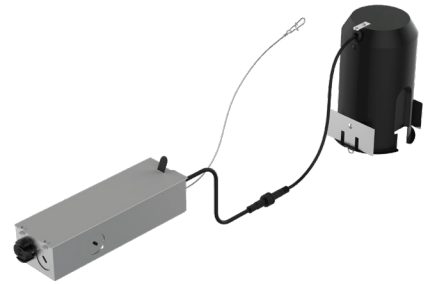

FQ Tunable White 2" Trim Remodel Housing

R2FBRT-TW | R2FBR2T-TW

Fixture Type: _____
 Project: _____
 Catalog#: _____
 Location: _____

LINE DRAWING

PRODUCT DESCRIPTION

FQ (Function + Quality) Experience simplicity and versatility with FQ 2" recessed luminaires. The fixtures merge modern design with world-class performance to achieve the ultimate in function and flexibility. Enjoy the benefits of two fixtures in one with Tunable White 1800-4000K and Dim-to-Warm 3000K-1800K features built into each luminaire, allowing you to customize the best light to illuminate dining areas, great rooms, primary bedrooms, kitchens, and baths on the fly. Deep regressed light sources deliver a glare-free, quiet ceiling aesthetic for a clean architectural look while providing a robust output from a diminutive source.

SPECIFICATIONS

- Mounting:** Ceiling cut out (Round): $\varnothing 3\frac{1}{2}"$
 Ceiling cut out (Square): $3\frac{1}{2}" \times 3\frac{1}{2}"$
 Accommodates $\frac{1}{2}" - 1\frac{1}{4}"$ ceiling thickness
- Input:** Universal 120-277V AC, 50/60 Hz
- Dimming:** 2 Channel 0-10V: 100-0.1%
 2 Channel DMX512-A with RDM: 100-0.1%
- Standards:** ETL & cETL
- Warranty:** 5 year WAC Lighting guaranteed warranty

TRIM STYLES

Round: R

Square: S

FQ Tunable White 2" Trim Remodel Housing R2FBRT-TW | R2FBR2T-TW

Fixture Type: _____
Project: _____
Catalog#: _____
Location: _____

ORDERING INFORMATION

HOUSINGS			
Model	Power	Rating	
R2FBRT-TW (Round & Square Trim)	1	<i>14W</i>	<i>Non-IC</i>
	2	<i>18W</i>	<i>Non-IC</i>
R2FBR2T-TW (Round & Square Trim)	1	<i>14W</i>	<i>IC</i>