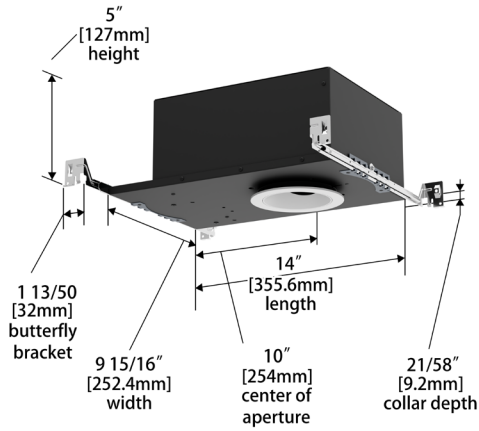

**Round Trimless (R4FRWL)**

**Square Trim (R4FSWT)**

**Square Trimless (R4FSWL)**

FQ Tunable White  
4" Wall Wash

R4FRWT | R4FRWL | R4FSWT | R4FSWL

Fixture Type: \_\_\_\_\_  
 Project: \_\_\_\_\_  
 Catalog#: \_\_\_\_\_  
 Location: \_\_\_\_\_

**DIMENSIONAL DIAGRAMS**

**New Construction - Round Trim**

**New Construction - Round Trimless**

**New Construction - Square Trim**

**New Construction - Square Trimless**