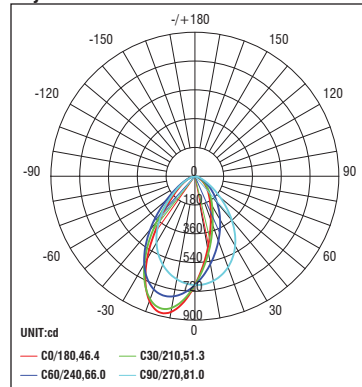

SQUARE

Asymmetric Beam