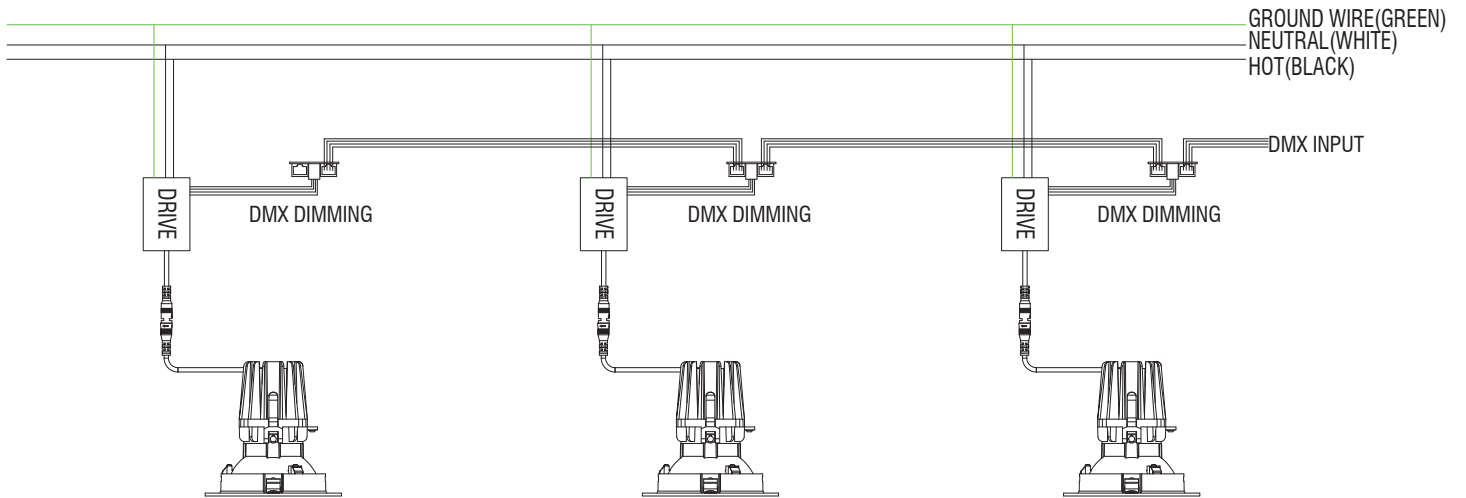

FQ Tunable White

4" Wall Wash

R4FRWT | R4FRWL | R4FSWT | R4FSWL

Fixture Type: _____

Project: _____

Catalog#: _____

Location: _____

WIRING DIAGRAMS

DMX512-A