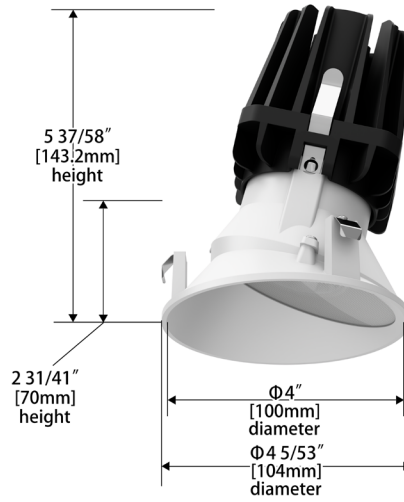

Round Trimless (R4FRWL)