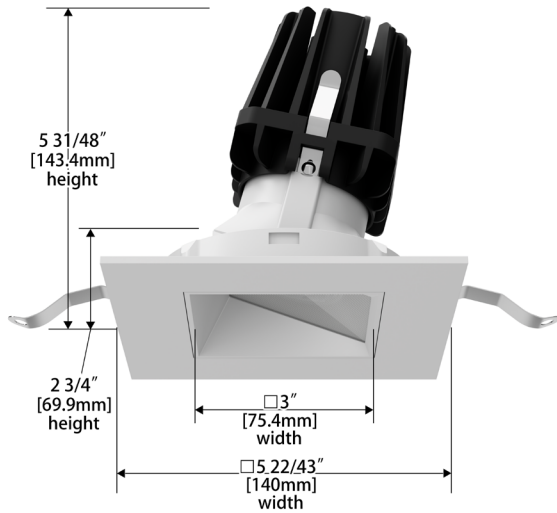

Square Trim (R4FSWT)