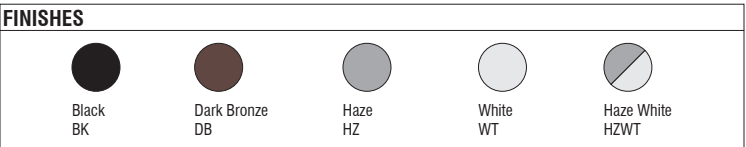

### 4" Wall Wash

R4FRWT | R4FRWL | R4FSWT | R4FSWL

Fixture Type: \_\_\_\_\_  
 Project: \_\_\_\_\_  
 Catalog#: \_\_\_\_\_  
 Location: \_\_\_\_\_

**PRODUCT DESCRIPTION**  
 FQ (Function + Quality) Experience simplicity and versatility with FQ 4" recessed luminaires. The fixtures merge modern design with world-class performance to achieve the ultimate in function and flexibility. Enjoy the benefits of two fixtures in one with Tunable White 1800-4000K and Dim-to-Warm 3000K-1800K features built into each luminaire, allowing you to customize the best light to illuminate dining areas, great rooms, primary bedrooms, kitchens, and baths on the fly. Deep regressed light sources deliver a glare-free, quiet ceiling aesthetic for a clean architectural look while providing a robust output from a diminutive source.

**SPECIFICATIONS**

|                                  |  |
|----------------------------------|--|
| <b>Construction:</b>             | Durable die-cast self flanged aluminum construction  |
| <b>Mounting:</b>                 | Heavy gauge retention clips support trim firmly<br>Ceiling cut out (Round): Trim $\varnothing$ 4 3/4" $\bigcirc$<br>Trimless $\varnothing$ 4 3/4" $\bigcirc$<br>Ceiling cut out (Square): Trim 4 3/4" x 4 3/4" $\square$<br>Trimless 4 3/4" x 4 3/4" $\square$<br>Accommodates 1/2" - 1" ceiling thickness |
| <b>Light Source:</b>             | High output 3-step Mac Adam Ellipse COB<br>Rated life of 50,000 hours at L70   |
| <b>Input:</b>                    | Universal 120-277V AC, 50/60 Hz  |
| <b>Dimming:</b>                  | 2CH 0-10V, DMX512-A: 100-0.1%  |
| <b>Maximum Delivered Output:</b> | Up to 1,367 lm (Round Asymmetric, 26W, 4000K, CRI 90)  |
| <b>Operating Temperature:</b>    | -4°F to 104°F (-20°C to 40°C)  |
| <b>Standards:</b>                | ETL & cETL Wet location listed, Title 24 JA8 Compliant   |
| <b>Warranty:</b>                 | 5 year WAC Lighting guaranteed warranty  |