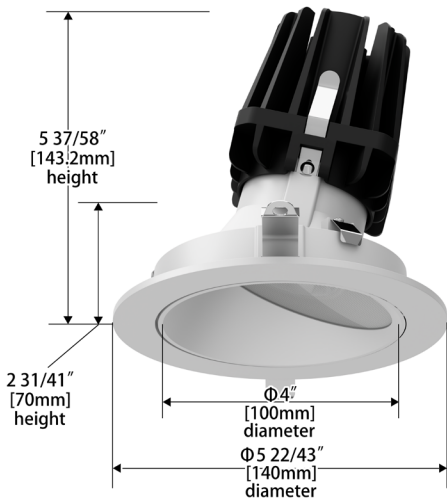

FQ Tunable White
4" Wall Wash

R4FRWT | R4FRWL | R4FSWT | R4FSWL

Fixture Type: _____
Project: _____
Catalog#: _____
Location: _____

DIMENSIONAL DIAGRAMS

Round Trim (R4FRWT)