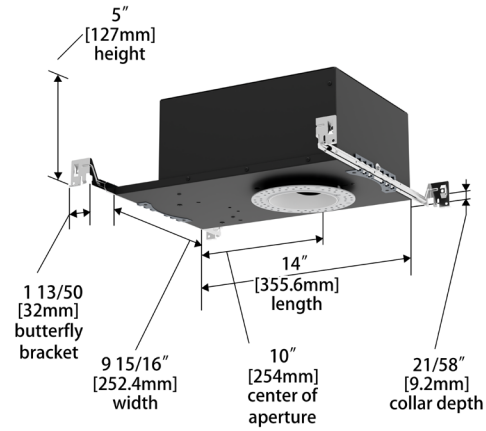

**Round Trimless (R4FRWL)**

**Square Trim (R4FSWT)**

**Square Trimless (R4FSWL)**

FQ Tunable White  
4" Wall Wash

R4FRWT | R4FRWL | R4FSWT | R4FSWL

Fixture Type: \_\_\_\_\_  
 Project: \_\_\_\_\_  
 Catalog#: \_\_\_\_\_  
 Location: \_\_\_\_\_

**DIMENSIONAL DIAGRAMS**

**New Construction - Round Trim**

**New Construction - Round Trimless**

**New Construction - Square Trim**

**New Construction - Square Trimless**