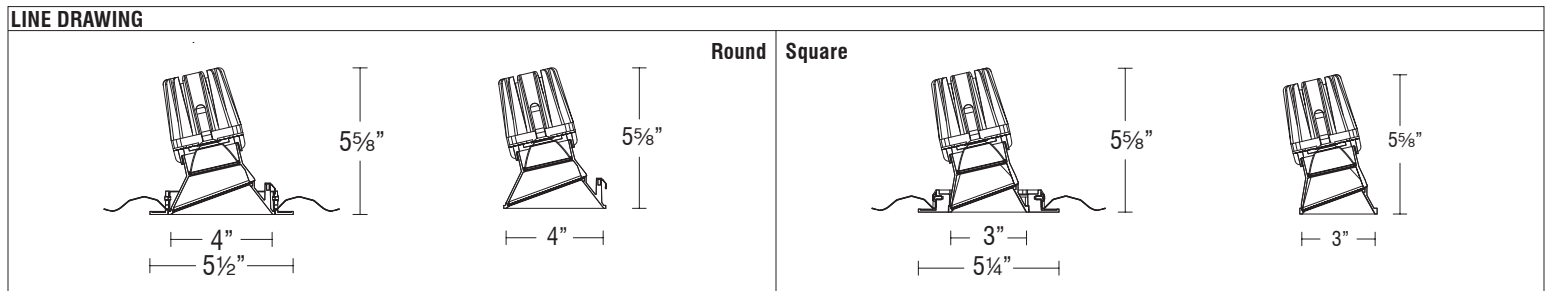

FQ Tunable White

4" Wall Wash

R4FRWT | R4FRWL | R4FSWT | R4FSWL

Fixture Type: _____
Project: _____
Catalog#: _____
Location: _____

PRODUCT DESCRIPTION
FQ (Function + Quality) Experience simplicity and versatility with FQ 4" recessed luminaires. The fixtures merge modern design with world-class performance to achieve the ultimate in function and flexibility. Enjoy the benefits of two fixtures in one with Tunable White 1800-4000K and Dim-to-Warm 3000K-1800K features built into each luminaire, allowing you to customize the best light to illuminate dining areas, great rooms, primary bedrooms, kitchens, and baths on the fly. Deep regressed light sources deliver a glare-free, quiet ceiling aesthetic for a clean architectural look while providing a robust output from a diminutive source.