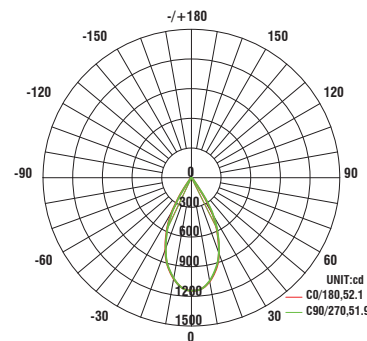

Polar Candela Distribution Charts

Samples shown with a fixture set to 3000K and 90 CRI.

ROUND

Flood Beam: 40° Beam

SQUARE

Flood Beam: 40° Beam

Wide Flood Beam: 55° Beam

Wide Flood Beam: 55° Beam