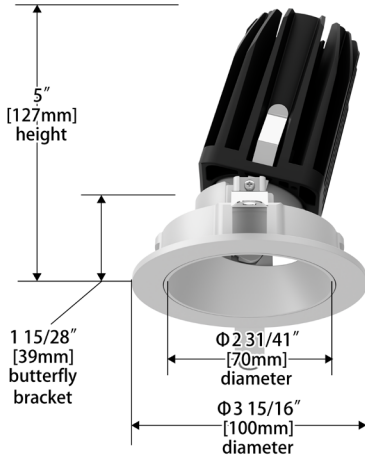

Square Fixture	Angle	UGR Range
Flood	40°	≤10
Wide Flood	55°	≤12

FQ Dim-To-Warm
2" Adjustable

R2FRAT | R2FRAL | R2FSAT | R2FSAL

Fixture Type: _____
 Project: _____
 Catalog#: _____
 Location: _____

DIMENSIONAL DIAGRAMS

Round Trim (R2FRAT)

Round Trimless (R2FRAL)

Square Trim (R2FSAT)

Square Trimless (R2FSAL)

FQ Dim-To-Warm

2" Adjustable

R2FRAT | R2FRAL | R2FSAT | R2FSAL

Fixture Type: _____