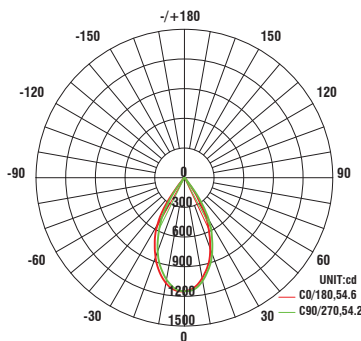

Polar Candela Distribution Charts

Samples shown with a fixture set to 3000K and 90 CRI.

ROUND

Flood Beam: 40° Beam

SQUARE

Flood Beam: 40° Beam

Wide Flood Beam: 55° Beam

Wide Flood Beam: 55° Beam