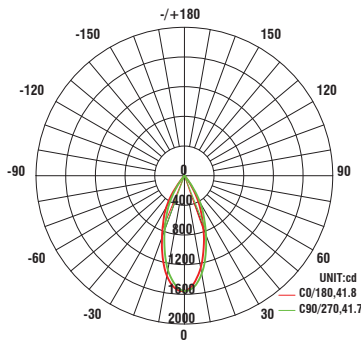

Polar Candela Distribution Charts

Samples shown with a fixture set to 3000K and 90 CRI.

ROUND

Flood Beam: 40° Beam

SQUARE

Flood Beam: 40° Beam

Wide Flood Beam: 55° Beam

Wide Flood Beam: 55° Beam