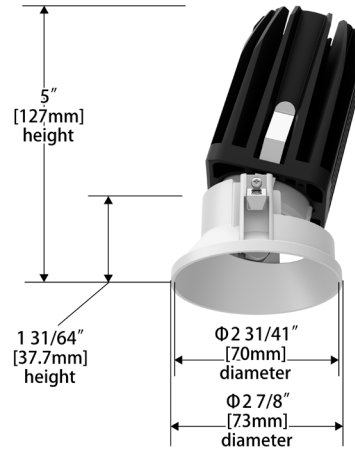

SPECIFICATIONS

Construction: Durable die-cast aluminum construction

Mounting: Heavy gauge retention clips support trim firmly
Ceiling cut out (Round): Trim \varnothing 3 1/2" \bigcirc
Trimless \varnothing 3 1/2" \bigcirc
Ceiling cut out (Square): Trim 3 1/2" x 3 1/2" \square
Trimless 3 1/2" x 3 1/2" \square
Accommodates 1/2" - 1" ceiling thickness

Square Fixture	Angle	UGR Range
Flood	40°	≤10
Wide Flood	55°	≤12

FQ Dim-To-Warm
2" Adjustable

R2FRAT | R2FRAL | R2FSAT | R2FSAL

Fixture Type: _____
 Project: _____
 Catalog#: _____
 Location: _____

DIMENSIONAL DIAGRAMS

Round Trim (R2FRAT)

Round Trimless (R2FRAL)

Square Trim (R2FSAT)

Square Trimless (R2FSAL)

FQ Dim-To-Warm

2" Adjustable

R2FRAT | R2FRAL | R2FSAT | R2FSAL

Fixture Type: _____