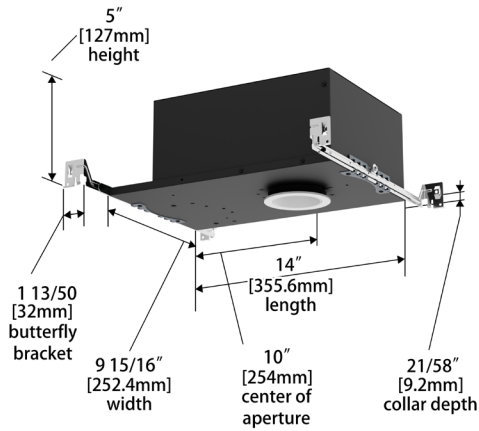

FQ Dim-To-Warm

2" Adjustable

R2FRAT | R2FRAL | R2FSAT | R2FSAL

Fixture Type: _____

Project: _____

Catalog#: _____

Location: _____

DIMENSIONAL DIAGRAMS

New Construction - Round Trim