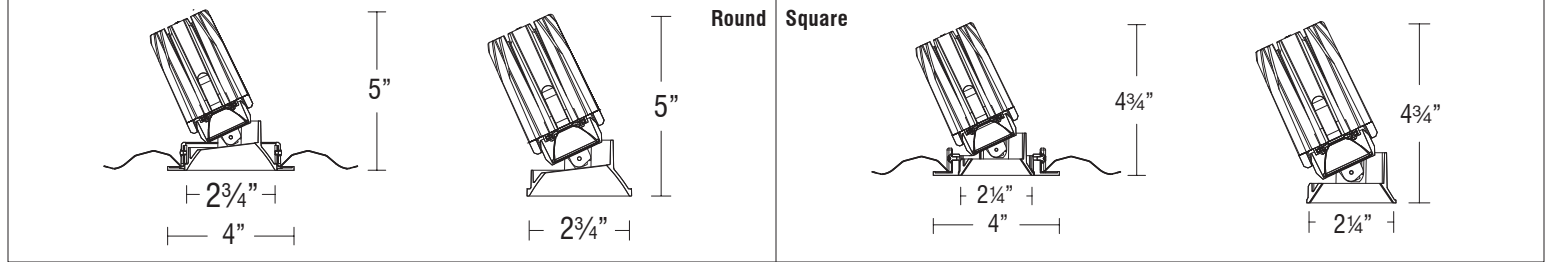

FQ Dim-To-Warm 2" Adjustable

R2FRAT | R2FRAL | R2FSAT | R2FSAL

Fixture Type: _____
Project: _____
Catalog#: _____
Location: _____

LINE DRAWING

PRODUCT DESCRIPTION

The FQ Recessed series offers a complete line of high performance LED luminaires that provide outstanding functionality and quality. The FQ series features superlative glare control with 30° shielding, 35° vertical tilting, and uniform floor-to-ceiling wall washing. Multiple power level options and a full line of round and square, trimmed and trimless luminaires offer versatile solutions for various lighting applications. Easy to order, install, and service.

SPECIFICATIONS

Construction: Durable die-cast aluminum construction

Mounting: Heavy gauge retention clips support trim firmly
Ceiling cut out (Round): Trim \varnothing 3 1/2" \bigcirc
Trimless \varnothing 3 1/2" \bigcirc
Ceiling cut out (Square): Trim 3 1/2" x 3 1/2" \square
Trimless 3 1/2" x 3 1/2" \square
Accommodates 1/2" - 1" ceiling thickness