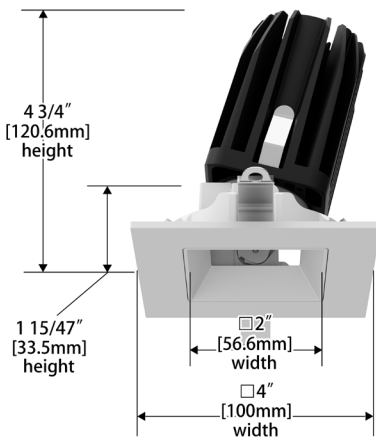

Square Trim (R2FSAT)