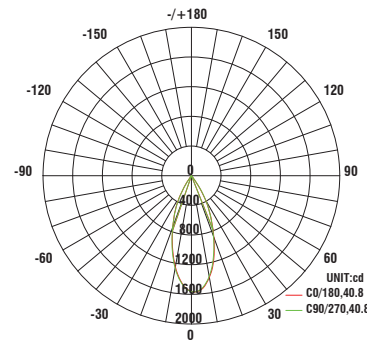

Polar Candela Distribution Charts

Samples shown with a fixture set to 3000K and 90 CRI.

ROUND

Flood Beam: 40° Beam

SQUARE

Flood Beam: 40° Beam

Wide Flood Beam: 55° Beam

Wide Flood Beam: 55° Beam