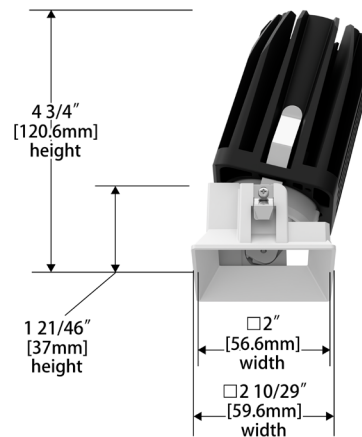

SPECIFICATIONS

Construction: Durable die-cast aluminum construction

Mounting: Heavy gauge retention clips support trim firmly
Ceiling cut out (Round): Trim \varnothing 3 1/2" \bigcirc
Trimless \varnothing 3 1/2" \bigcirc
Ceiling cut out (Square): Trim 3 1/2" x 3 1/2" \square
Trimless 3 1/2" x 3 1/2" \square
Accommodates 1/2" - 1" ceiling thickness

Square Fixture	Angle	UGR Range
Flood	40°	≤10
Wide Flood	55°	≤12

FQ Dim-To-Warm
2" Adjustable

R2FRAT | R2FRAL | R2FSAT | R2FSAL

Fixture Type: _____
 Project: _____
 Catalog#: _____
 Location: _____

DIMENSIONAL DIAGRAMS

Round Trim (R2FRAT)

Round Trimless (R2FRAL)

Square Trim (R2FSAT)

Square Trimless (R2FSAL)

FQ Dim-To-Warm

2" Adjustable

R2FRAT | R2FRAL | R2FSAT | R2FSAL

Fixture Type: _____