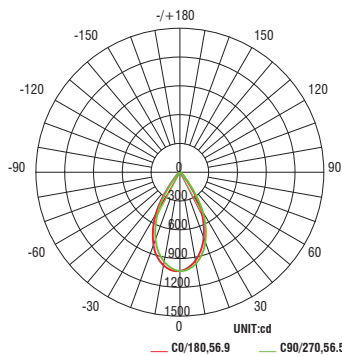

FQ Tunable White 2" Adjustable

R2FRAT | R2FRAL | R2FSAT | R2FSAL

Fixture Type: _____
 Project: _____
 Catalog#: _____
 Location: _____

PERFORMANCE DATA

Polar Candela Distribution Charts

Samples shown with a 18W fixture set to 3000K and 90 CRI.

ROUND

Narrow Flood Beam: 30° Beam

SQUARE

Narrow Flood Beam: 30° Beam

Flood Beam: 42° Beam

Flood Beam: 42° Beam

Wide Flood Beam: 55° Beam

Wide Flood Beam: 55° Beam

Round Fixture	Angle	UGR Range
Narrow Flood	30°	≤22
Flood	42°	≤23
Wide Flood	55°	≤24

Square Fixture	Angle	UGR Range
Narrow Flood	30°	≤22
Flood	42°	≤23
Wide Flood	55°	≤24

Lumens and CBCP Multiplier Table

Use the below table to determine lumens and CBCP values for the combinations of power, color temperature, and CRI values.