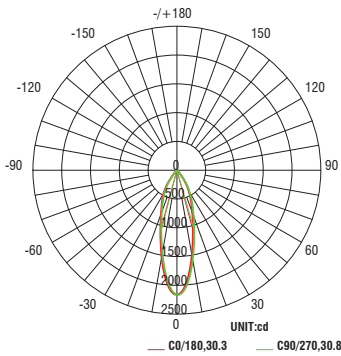

FQ Tunable White 2" Adjustable

R2FRAT | R2FRAL | R2FSAT | R2FSAL

Fixture Type: _____
 Project: _____
 Catalog#: _____
 Location: _____

PERFORMANCE DATA

Polar Candela Distribution Charts

Samples shown with a 18W fixture set to 3000K and 90 CRI.

ROUND

Narrow Flood Beam: 30° Beam

SQUARE

Narrow Flood Beam: 30° Beam

Flood Beam: 42° Beam

Flood Beam: 42° Beam

Wide Flood Beam: 55° Beam

Wide Flood Beam: 55° Beam