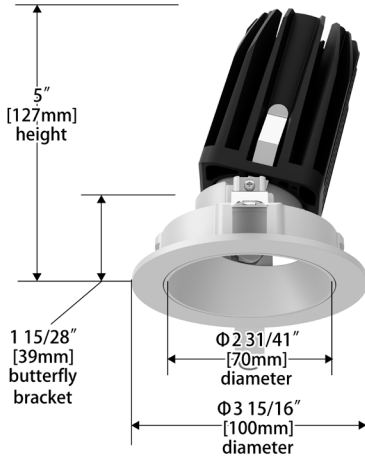

SPECIFICATIONS

Construction:	Durable die-cast self flanged aluminum construction
Mounting:	Heavy gauge retention clips support trim firmly Ceiling cut out (Round): Trim \varnothing 3 1/2" Trimless \varnothing 3 1/2" Ceiling cut out (Square): Trim 3 1/2" x 3 1/2" Trimless 3 1/2" x 3 1/2" Accommodates 1/2" - 1" ceiling thickness
Light Source:	High output 3-step Mac Adam Ellipse COB Rated life of 50,000 hours at L70
Input:	Universal 120-277V AC, 50/60 Hz
Dimming:	2CH 0-10V, DMX512-A: 100-0.1%
Maximum Delivered Intensity:	Up to 2,393 cd (Square Narrow Flood 30°, 18W, 4000K, CRI 90)
Maximum Delivered Output:	Up to 1,084 lm (Square Narrow Flood 30°, 18W, 4000K, CRI 90)
Operating Temperature:	-4°F to 104°F (-20°C to 40°C)
Standards:	ETL & cETL Damp location listed, Title 24 JA8 Compliant
Warranty:	5 year WAC Lighting guaranteed warranty

Round Fixture	Angle	UGR Range
Narrow Flood	30°	≤22
Flood	42°	≤23
Wide Flood	55°	≤24

Square Fixture	Angle	UGR Range
Narrow Flood	30°	≤22
Flood	42°	≤23
Wide Flood	55°	≤24

Lumens and CBCP Multiplier Table

Use the below table to determine lumens and CBCP values for the combinations of power, color temperature, and CRI values.

FQ Tunable White
2" Adjustable

R2FRAT | R2FRAL | R2FSAT | R2FSAL

Fixture Type: _____
 Project: _____
 Catalog#: _____
 Location: _____

DIMENSIONAL DIAGRAMS

Round Trim (R2FRAT)

Round Trimless (R2FRAL)

Square Trim (R2FSAT)