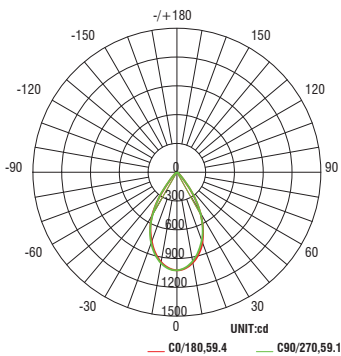

FQ Tunable White 2" Adjustable

R2FRAT | R2FRAL | R2FSAT | R2FSAL

Fixture Type: _____
 Project: _____
 Catalog#: _____
 Location: _____

PERFORMANCE DATA

Polar Candela Distribution Charts

Samples shown with a 18W fixture set to 3000K and 90 CRI.

ROUND

Narrow Flood Beam: 30° Beam

SQUARE

Narrow Flood Beam: 30° Beam

Flood Beam: 42° Beam

Flood Beam: 42° Beam

Wide Flood Beam: 55° Beam

Wide Flood Beam: 55° Beam

Round Fixture	Angle	UGR Range
Narrow Flood	30°	≤22
Flood	42°	≤23
Wide Flood	55°	≤24

Square Fixture	Angle	UGR Range
Narrow Flood	30°	≤22
Flood	42°	≤23
Wide Flood	55°	≤24

Lumens and CBCP Multiplier Table

Use the below table to determine lumens and CBCP values for the combinations of power, color temperature, and CRI values.