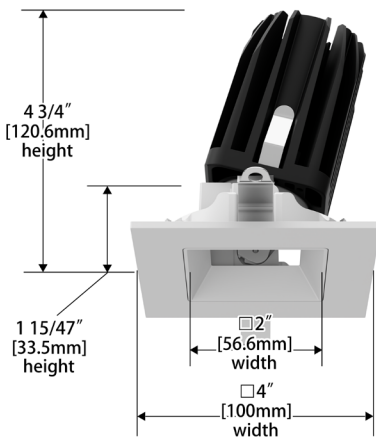

FQ Tunable White
2" Adjustable

R2FRAT | R2FRAL | R2FSAT | R2FSAL

Fixture Type: _____
 Project: _____
 Catalog#: _____
 Location: _____

DIMENSIONAL DIAGRAMS

Round Trim (R2FRAT)

Round Trimless (R2FRAL)

Square Trim (R2FSAT)