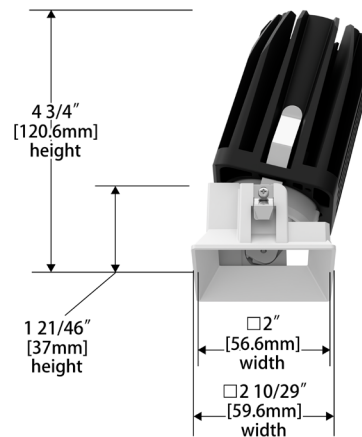

Square Trimless (R2FSAL)