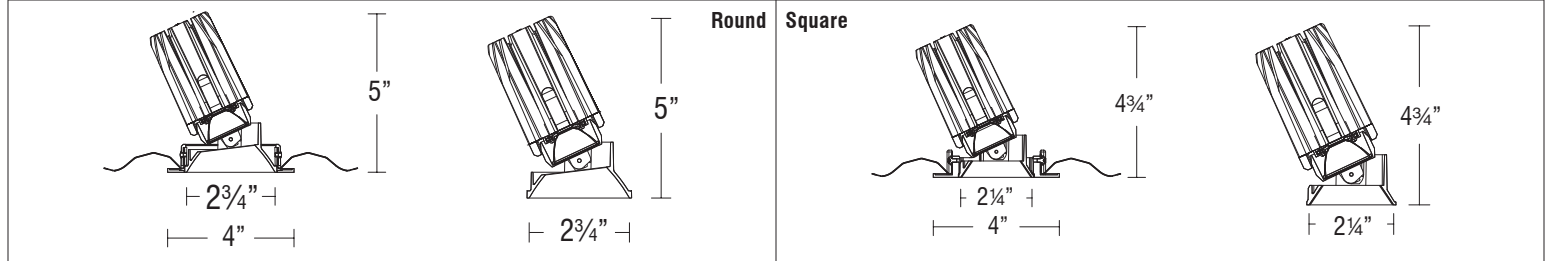

LINE DRAWING

PRODUCT DESCRIPTION

FQ (Function + Quality) Experience simplicity and versatility with FQ 2" recessed luminaires. The fixtures merge modern design with world-class performance to achieve the ultimate in function and flexibility. Enjoy the benefits of two fixtures in one with Tunable White 1800-4000K and Dim-to-Warm 3000K-1800K features built into each luminaire, allowing you to customize the best light to illuminate dining areas, great rooms, primary bedrooms, kitchens, and baths on the fly. Deep regressed light sources deliver a glare-free, quiet ceiling aesthetic for a clean architectural look while providing a robust output from a diminutive source.

SPECIFICATIONS

Construction:	Durable die-cast self flanged aluminum construction
Mounting:	Heavy gauge retention clips support trim firmly Ceiling cut out (Round): Trim $\varnothing$ 3 1/2" Trimless $\varnothing$ 3 1/2" Ceiling cut out (Square): Trim 3 1/2" x 3 1/2" Trimless 3 1/2" x 3 1/2" Accommodates 1/2" - 1" ceiling thickness
Light Source:	High output 3-step Mac Adam Ellipse COB Rated life of 50,000 hours at L70
Input:	Universal 120-277V AC, 50/60 Hz
Dimming:	2CH 0-10V, DMX512-A: 100-0.1%
Maximum Delivered Intensity:	Up to 2,393 cd (Square Narrow Flood 30°, 18W, 4000K, CRI 90)
Maximum Delivered Output:	Up to 1,084 lm (Square Narrow Flood 30°, 18W, 4000K, CRI 90)
Operating Temperature:	-4°F to 104°F (-20°C to 40°C)
Standards:	ETL & cETL Damp location listed, Title 24 JA8 Compliant
Warranty:	5 year WAC Lighting guaranteed warranty