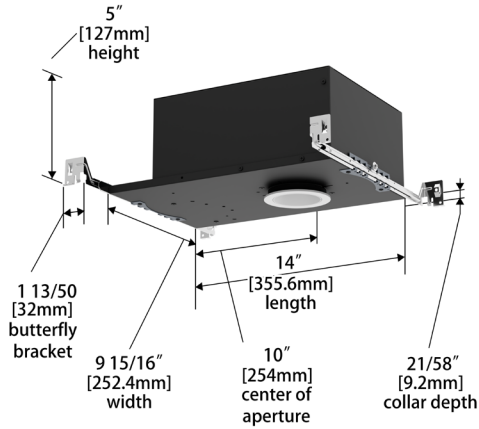

FQ Tunable White
2" Adjustable

R2FRAT | R2FRAL | R2FSAT | R2FSAL

Fixture Type: _____
 Project: _____
 Catalog#: _____
 Location: _____

DIMENSIONAL DIAGRAMS

Round Trim (R2FRAT)

Round Trimless (R2FRAL)

Square Trim (R2FSAT)

Square Trimless (R2FSAL)

FQ Tunable White
2" Adjustable

R2FRAT | R2FRAL | R2FSAT | R2FSAL

Fixture Type: _____
 Project: _____
 Catalog#: _____
 Location: _____

DIMENSIONAL DIAGRAMS

New Construction - Round Trim