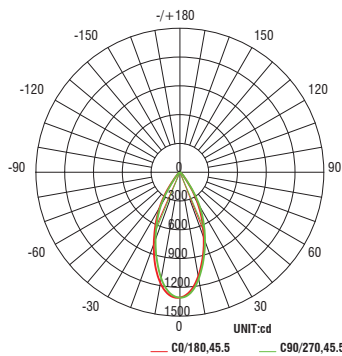

FQ Tunable White 2" Adjustable

R2FRAT | R2FRAL | R2FSAT | R2FSAL

Fixture Type: _____
 Project: _____
 Catalog#: _____
 Location: _____

PERFORMANCE DATA

Polar Candela Distribution Charts

Samples shown with a 18W fixture set to 3000K and 90 CRI.

ROUND

Narrow Flood Beam: 30° Beam

SQUARE

Narrow Flood Beam: 30° Beam

Flood Beam: 42° Beam

Flood Beam: 42° Beam

Wide Flood Beam: 55° Beam

Wide Flood Beam: 55° Beam

Round Fixture	Angle	UGR Range
Narrow Flood	30°	≤22
Flood	42°	≤23
Wide Flood	55°	≤24

Square Fixture	Angle	UGR Range
Narrow Flood	30°	≤22
Flood	42°	≤23
Wide Flood	55°	≤24

Lumens and CBCP Multiplier Table

Use the below table to determine lumens and CBCP values for the combinations of power, color temperature, and CRI values.