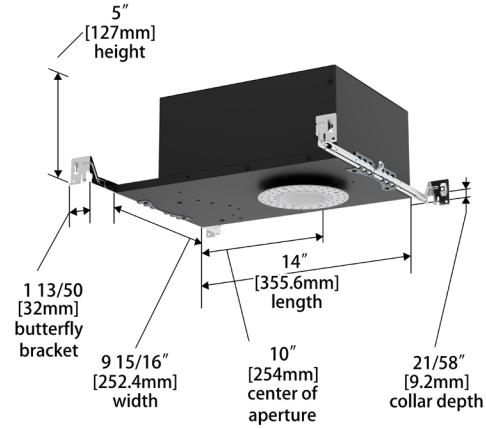

New Construction - Round Trimless