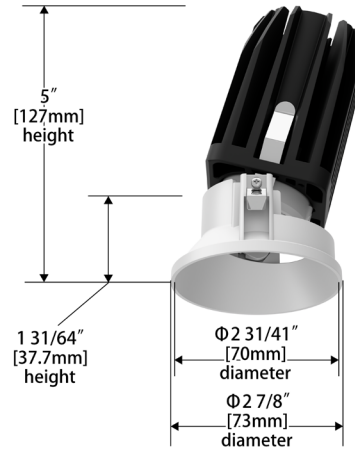

SPECIFICATIONS

Construction:	Durable die-cast self flanged aluminum construction
Mounting:	Heavy gauge retention clips support trim firmly Ceiling cut out (Round): Trim \varnothing 3 1/2" Trimless \varnothing 3 1/2" Ceiling cut out (Square): Trim 3 1/2" x 3 1/2" Trimless 3 1/2" x 3 1/2" Accommodates 1/2" - 1" ceiling thickness
Light Source:	High output 3-step Mac Adam Ellipse COB Rated life of 50,000 hours at L70
Input:	Universal 120-277V AC, 50/60 Hz
Dimming:	2CH 0-10V, DMX512-A: 100-0.1%
Maximum Delivered Intensity:	Up to 2,393 cd (Square Narrow Flood 30°, 18W, 4000K, CRI 90)
Maximum Delivered Output:	Up to 1,084 lm (Square Narrow Flood 30°, 18W, 4000K, CRI 90)
Operating Temperature:	-4°F to 104°F (-20°C to 40°C)
Standards:	ETL & cETL Damp location listed, Title 24 JA8 Compliant
Warranty:	5 year WAC Lighting guaranteed warranty

Round Fixture	Angle	UGR Range
Narrow Flood	30°	≤22
Flood	42°	≤23
Wide Flood	55°	≤24

Square Fixture	Angle	UGR Range
Narrow Flood	30°	≤22
Flood	42°	≤23
Wide Flood	55°	≤24

Lumens and CBCP Multiplier Table

Use the below table to determine lumens and CBCP values for the combinations of power, color temperature, and CRI values.

FQ Tunable White
2" Adjustable

R2FRAT | R2FRAL | R2FSAT | R2FSAL

Fixture Type: _____
 Project: _____
 Catalog#: _____
 Location: _____

DIMENSIONAL DIAGRAMS

Round Trim (R2FRAT)

Round Trimless (R2FRAL)

Square Trim (R2FSAT)

Square Trimless (R2FSAL)

FQ Tunable White
2" Adjustable

R2FRAT | R2FRAL | R2FSAT | R2FSAL

Fixture Type: _____
 Project: _____
 Catalog#: _____
 Location: _____

DIMENSIONAL DIAGRAMS

New Construction - Round Trim