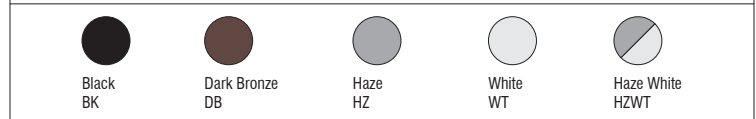

FINISHES

Model	Beam	Lumens Ref Output*	CBCP	Color Temp	CRI
R2FRAT Round Trim	N 30°	Round 980	2165	TW 1800K-4000K	90
	Square	985	2175		
R2FRAL Round Trimless	F 42°	Round 915	1310		
Square		905	1310		
R2FSAT Square Trim	W 55°	Round 920	1025		
R2FSAL Square Trimless		Square 935	1035		

Lumens and CBCP are reference values for a trim fixture with 2 housing set to 3000K Color Temperature. Refer to Multiplier Table in Performance Data to determine other outputs.