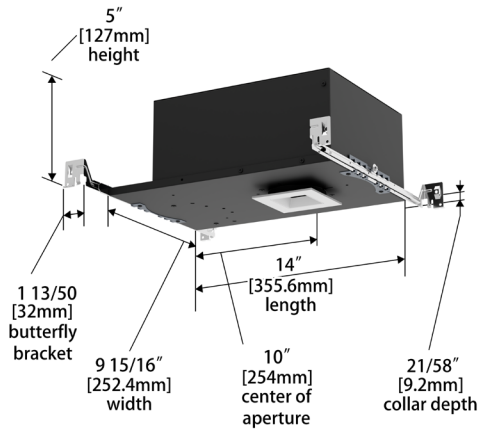

New Construction - Square Trim