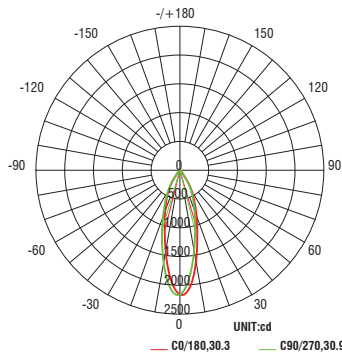

FQ Tunable White 2" Adjustable

R2FRAT | R2FRAL | R2FSAT | R2FSAL

Fixture Type: _____
 Project: _____
 Catalog#: _____
 Location: _____

PERFORMANCE DATA

Polar Candela Distribution Charts

Samples shown with a 18W fixture set to 3000K and 90 CRI.

ROUND

Narrow Flood Beam: 30° Beam

SQUARE

Narrow Flood Beam: 30° Beam

Flood Beam: 42° Beam

Flood Beam: 42° Beam

Wide Flood Beam: 55° Beam

Wide Flood Beam: 55° Beam