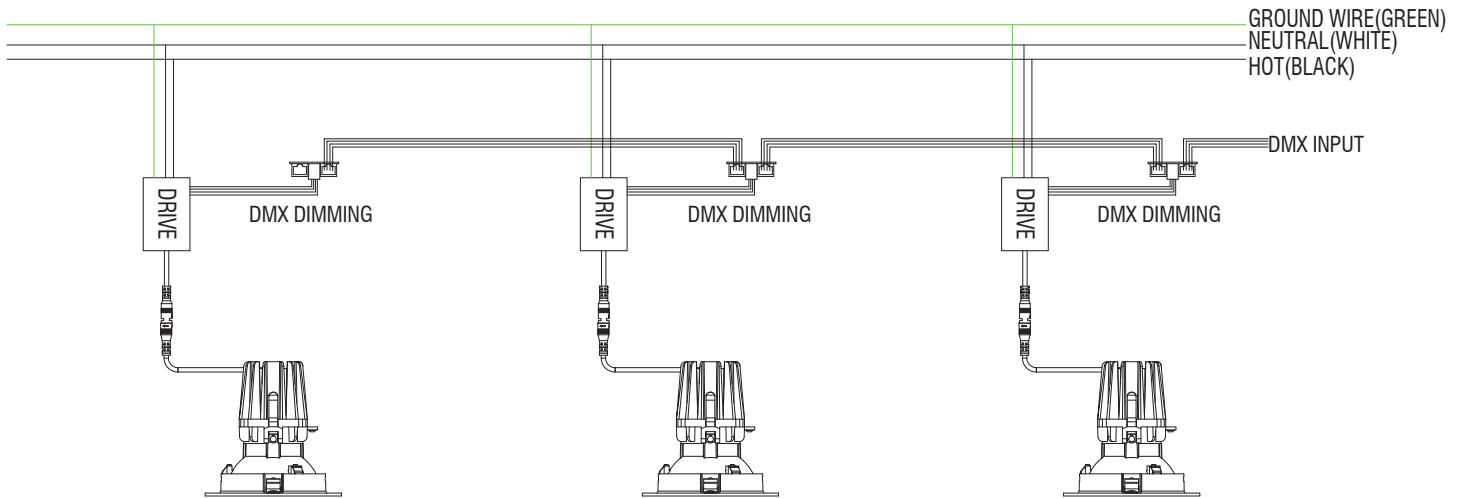

FQ Tunable White
2" Adjustable

R2FRAT | R2FRAL | R2FSAT | R2FSAL

Fixture Type: _____
 Project: _____
 Catalog#: _____
 Location: _____

DIMENSIONAL DIAGRAMS

Round Trim (R2FRAT)

Round Trimless (R2FRAL)

Square Trim (R2FSAT)

Square Trimless (R2FSAL)

FQ Tunable White
2" Adjustable

R2FRAT | R2FRAL | R2FSAT | R2FSAL

Fixture Type: _____
 Project: _____
 Catalog#: _____
 Location: _____

DIMENSIONAL DIAGRAMS

New Construction - Round Trim

New Construction - Round Trimless

New Construction - Square Trim

New Construction - Square Trimless

FQ Tunable White

2" Adjustable

R2FRAT | R2FRAL | R2FSAT | R2FSAL

Fixture Type: _____

Project: _____

Catalog#: _____

Location: _____

WIRING DIAGRAMS

DMX512-A

2CH 0-10V