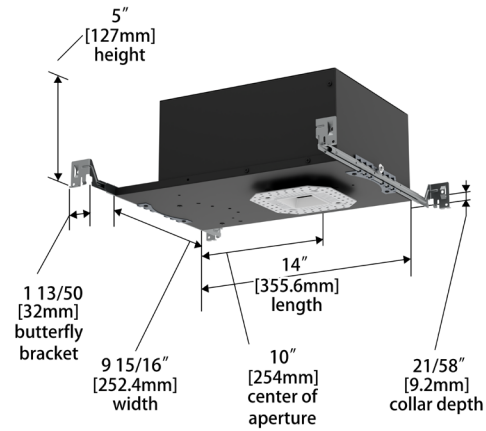

New Construction - Square Trimless