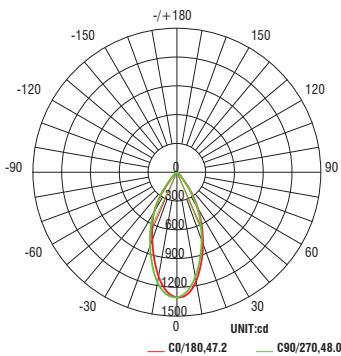

FQ Tunable White 2" Adjustable

R2FRAT | R2FRAL | R2FSAT | R2FSAL

Fixture Type: _____
 Project: _____
 Catalog#: _____
 Location: _____

PERFORMANCE DATA

Polar Candela Distribution Charts

Samples shown with a 18W fixture set to 3000K and 90 CRI.

ROUND

Narrow Flood Beam: 30° Beam

SQUARE

Narrow Flood Beam: 30° Beam

Flood Beam: 42° Beam

Flood Beam: 42° Beam

Wide Flood Beam: 55° Beam

Wide Flood Beam: 55° Beam

Round Fixture	Angle	UGR Range
Narrow Flood	30°	≤22
Flood	42°	≤23
Wide Flood	55°	≤24

Square Fixture	Angle	UGR Range
Narrow Flood	30°	≤22
Flood	42°	≤23
Wide Flood	55°	≤24

Lumens and CBCP Multiplier Table

Use the below table to determine lumens and CBCP values for the combinations of power, color temperature, and CRI values.