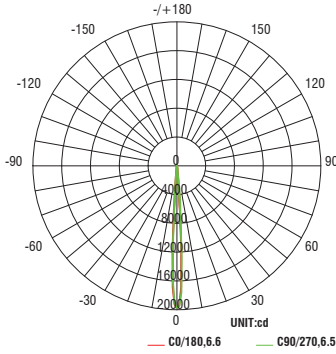

BEAM ANGLES

FINISHES

Model	Beam	Lumens Ref Output*	CBCP	Efficacy (lm/W)	Color Temp
PAL3 Ø80mm Ø3.2"	U 6°	441	19,803	48	927-2700K
	S 13°	331	3,133	36	
	N 22°	346	1,775	38	930-3000K
	M 34°	427	1,044	47	935-3500K
	W 50°	341	486	37	940-4000K

Fixture Type: _____

Project: _____

Catalog#: _____

Location: _____

PERFORMANCE DATA

Polar Candela Distribution Charts

Samples shown from a fixture set to 3000K.

U - Ultra Narrow 6°

Unified Glare Rating (UGR) Table

General performance of fixtures set to 3000K shown below.

Fixture	Angle	UGR Range
Very Narrow	6°	≤2
Spot	13°	≤8
Narrow Flood	22°	≤6
Medium Flood	34°	≤13
Wide Flood	50°	≤16