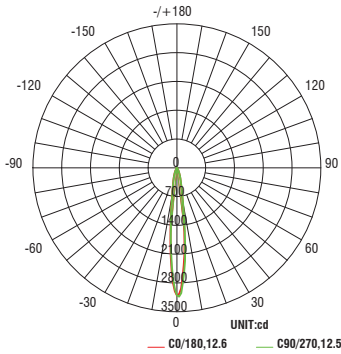

S - Spot Beam 13°