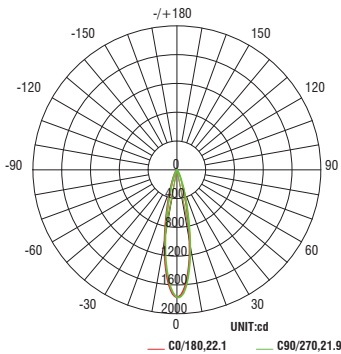

BEAM ANGLES

FINISHES

Model	Beam	Lumens Ref Output*	CBCP	Efficacy (lm/W)	Color Temp
PAL3 Ø80mm Ø3.2"	U 6°	441	19,803	48	927-2700K
	S 13°	331	3,133	36	
	N 22°	346	1,775	38	930-3000K
	M 34°	427	1,044	47	935-3500K
	W 50°	341	486	37	940-4000K

Fixture Type: _____

Project: _____

Catalog#: _____

Location: _____

PERFORMANCE DATA

Polar Candela Distribution Charts

Samples shown from a fixture set to 3000K.

U - Ultra Narrow 6°

M - Medium Flood Beam 34°

S - Spot Beam 13°

W - Wide Flood 50°

N - Narrow Flood Beam 22°

Panther
 Static White
 PAL3 (8W)

Fixture Type: _____
 Project: _____
 Catalog#: _____
 Location: _____

PERFORMANCE DATA

Unified Glare Rating (UGR) Table

General performance of fixtures set to 3000K shown below.

Fixture	Angle	UGR Range
Very Narrow	6°	≤2
Spot	13°	≤8
Narrow Flood	22°	≤6
Medium Flood	34°	≤13
Wide Flood	50°	≤16