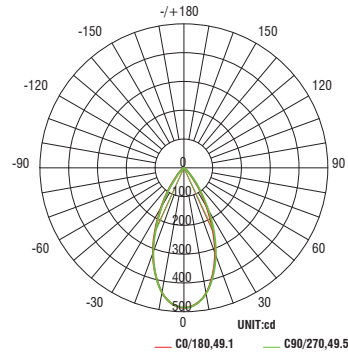

W - Wide Flood 50°