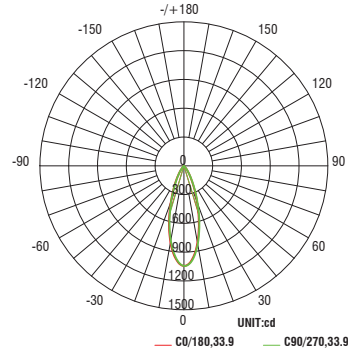

M - Medium Flood Beam 34°