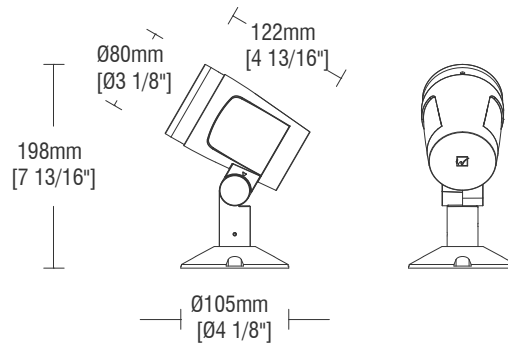

LINE DRAWING

PRODUCT DESCRIPTION

Utilizing the latest LED technology, the PANTHER series of luminaire features a low-profile design and high optical performance, available in a variety of sizes. The series supports vertical or horizontal mounting with precise adjustments in the direction of rotation. Recommended for architectural façade lighting or landscape spot lighting.

SPECIFICATIONS

Construction:	Durable die-cast aluminum construction
Mounting:	Outdoor installation
Light Source:	High output 3-step Mac Adam Ellipse Rated life of 50,000 hours at L70
Input:	Universal 120-277V AC, 50/60 Hz
Power:	8W
Controls:	0-10V, DMX512-A with RDM
Maximum Delivered Intensity:	Up to 21,189 cd (Ultra Narrow 6°, 4000K)
Maximum Delivered Output:	Up to 472 lm (Ultra Narrow 6°, 4000K)
Operating Temperature:	-4°F to 122°F (-20°C to 50°C)
Standards:	UL & cUL Wet location listed
Warranty:	5 year WAC Lighting guaranteed warranty

BEAM ANGLES

FINISHES

Model	Beam	Lumens Ref Output*	CBCP	Efficacy (lm/W)	Color Temp
PAL3 Ø80mm Ø3.2"	U 6°	441	19,803	48	927-2700K
	S 13°	331	3,133	36	
	N 22°	346	1,775	38	930-3000K
	M 34°	427	1,044	47	935-3500K
	W 50°	341	486	37	940-4000K

*Lumens and CBCP are reference values for 3000K Color Temperature. Refer to Multiplier Table in Performance Data to determine other outputs.